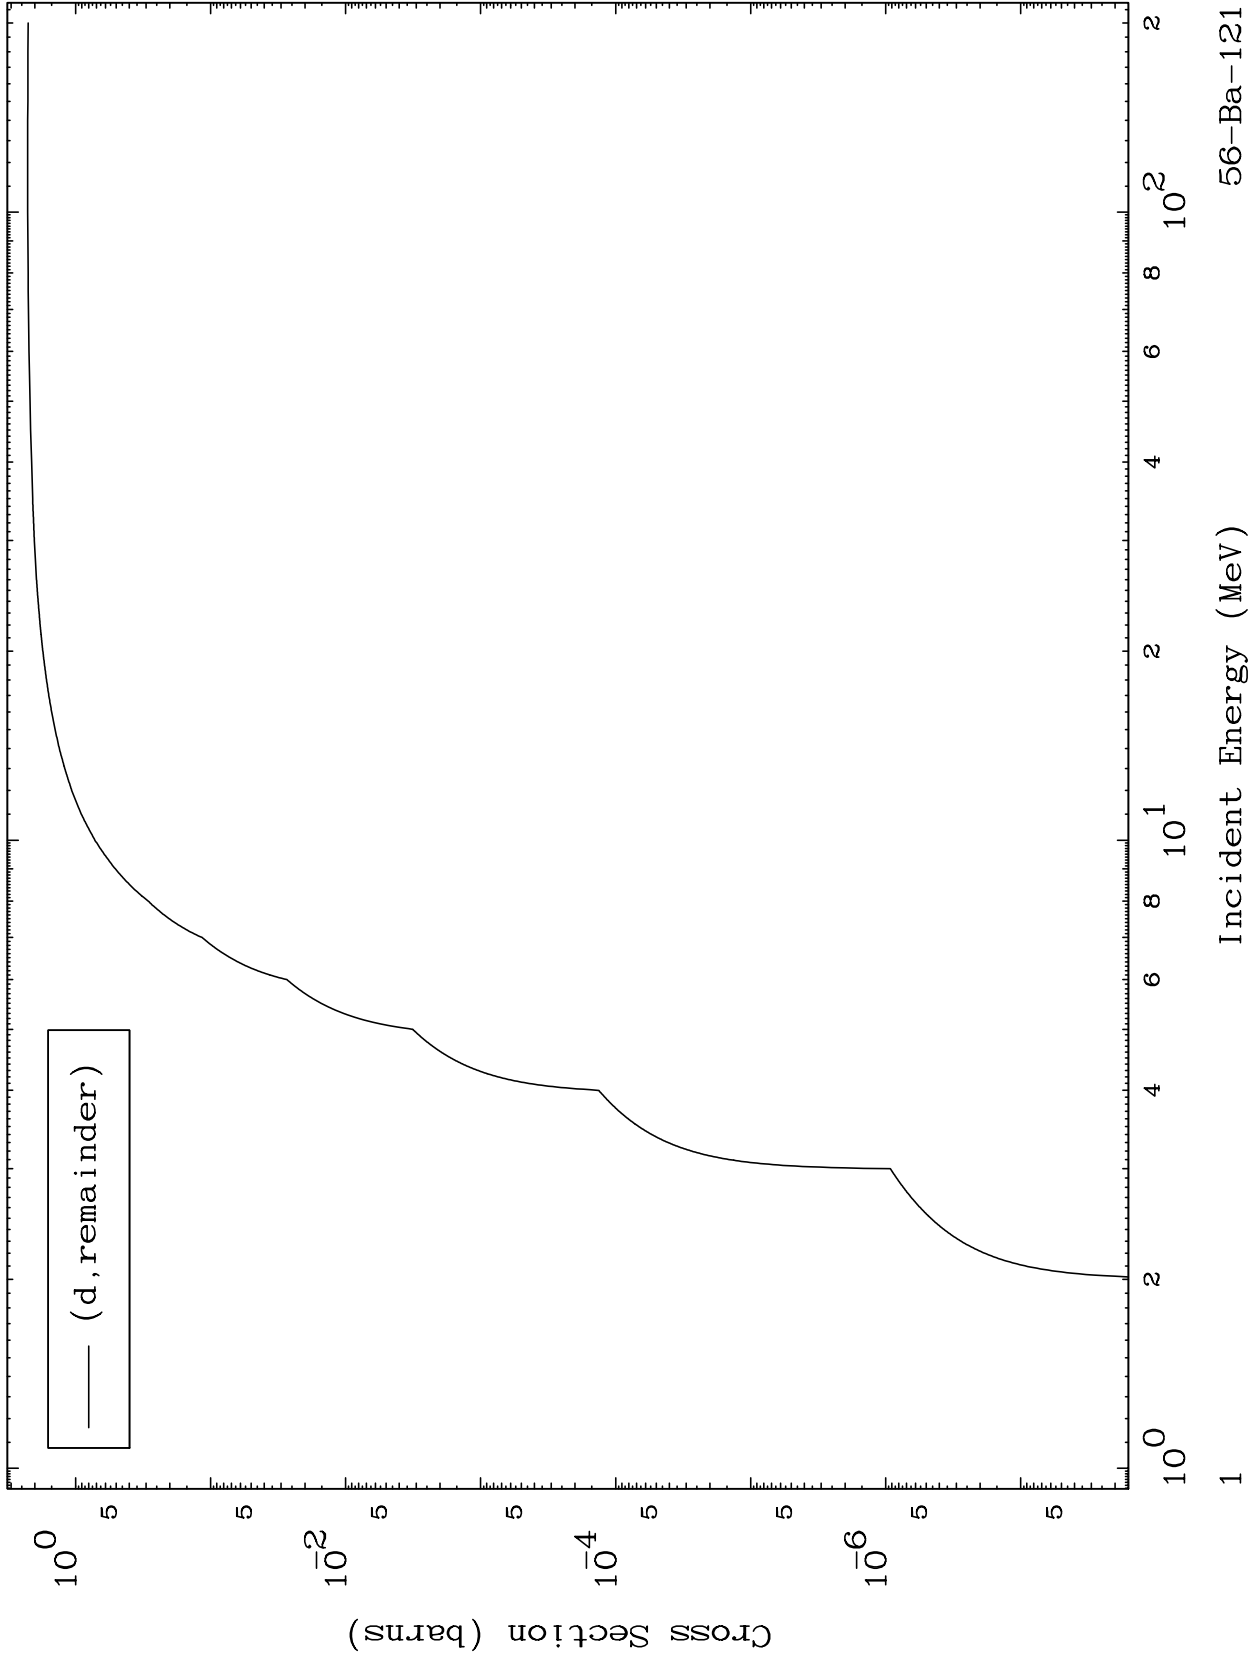

Press Mouse Button to Start

MAT 5598

Deuteron Major
0 Kelvin Cross Sections

56-Ba-121

56-Ba-121