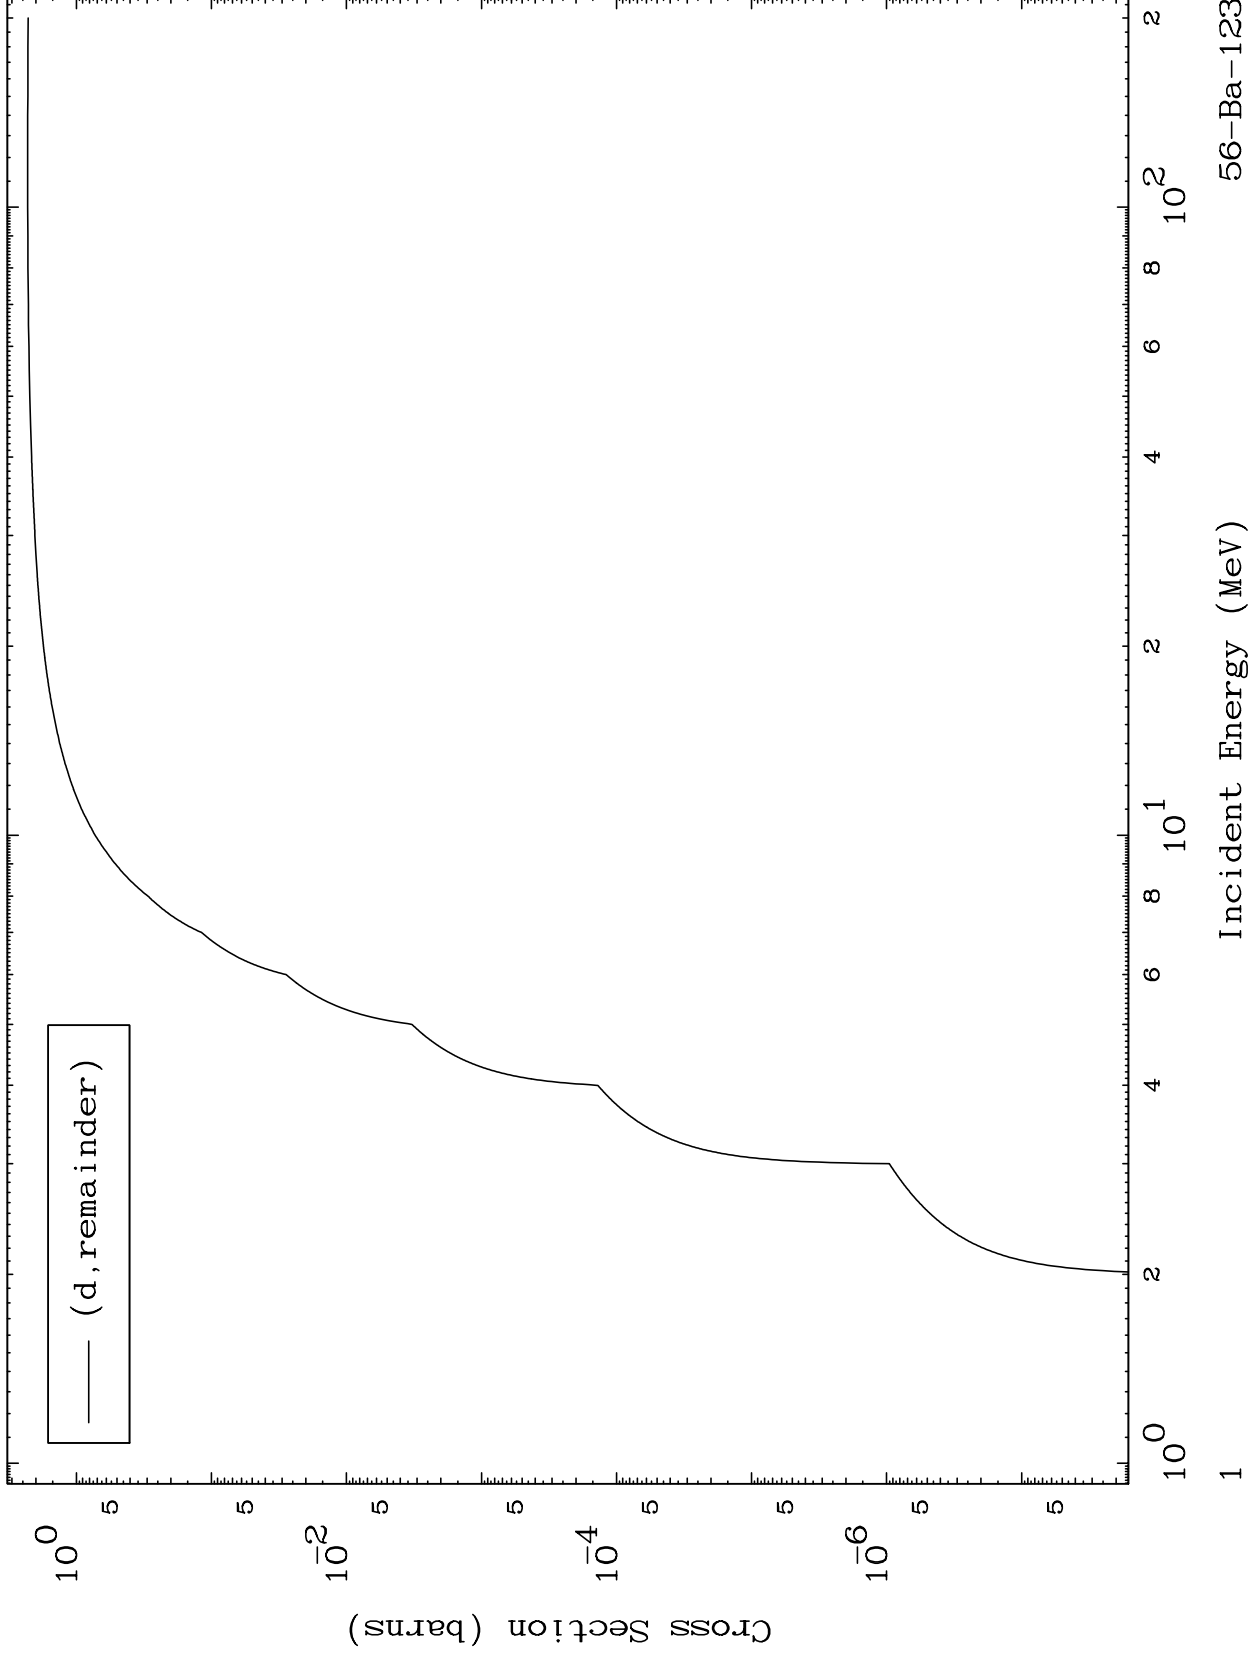

Press Mouse Button to Start

MAT 5604

Deuteron Major
0 Kelvin Cross Sections

56-Ba-123

56-Ba-123