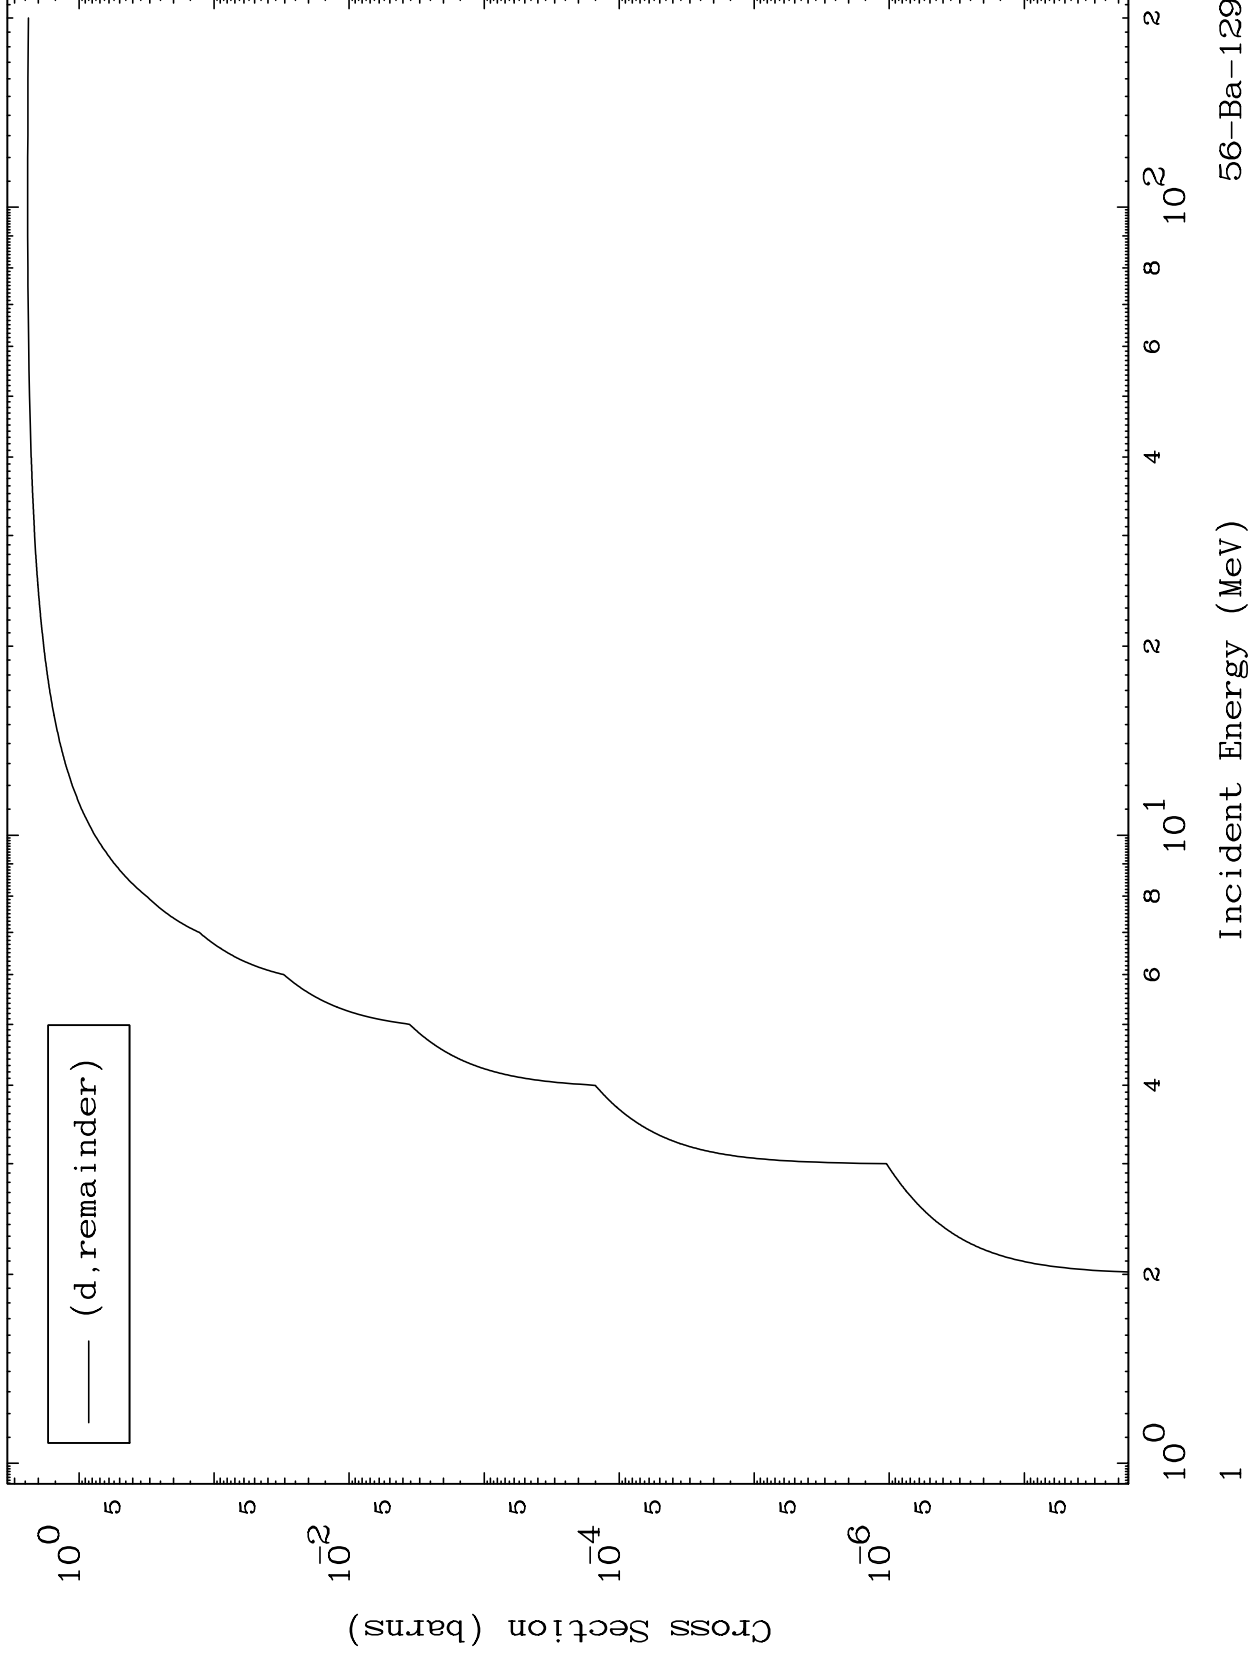

Press Mouse Button to Start

MAT 5622

Deuteron Major
0 Kelvin Cross Sections

56-Ba-129

56-Ba-129