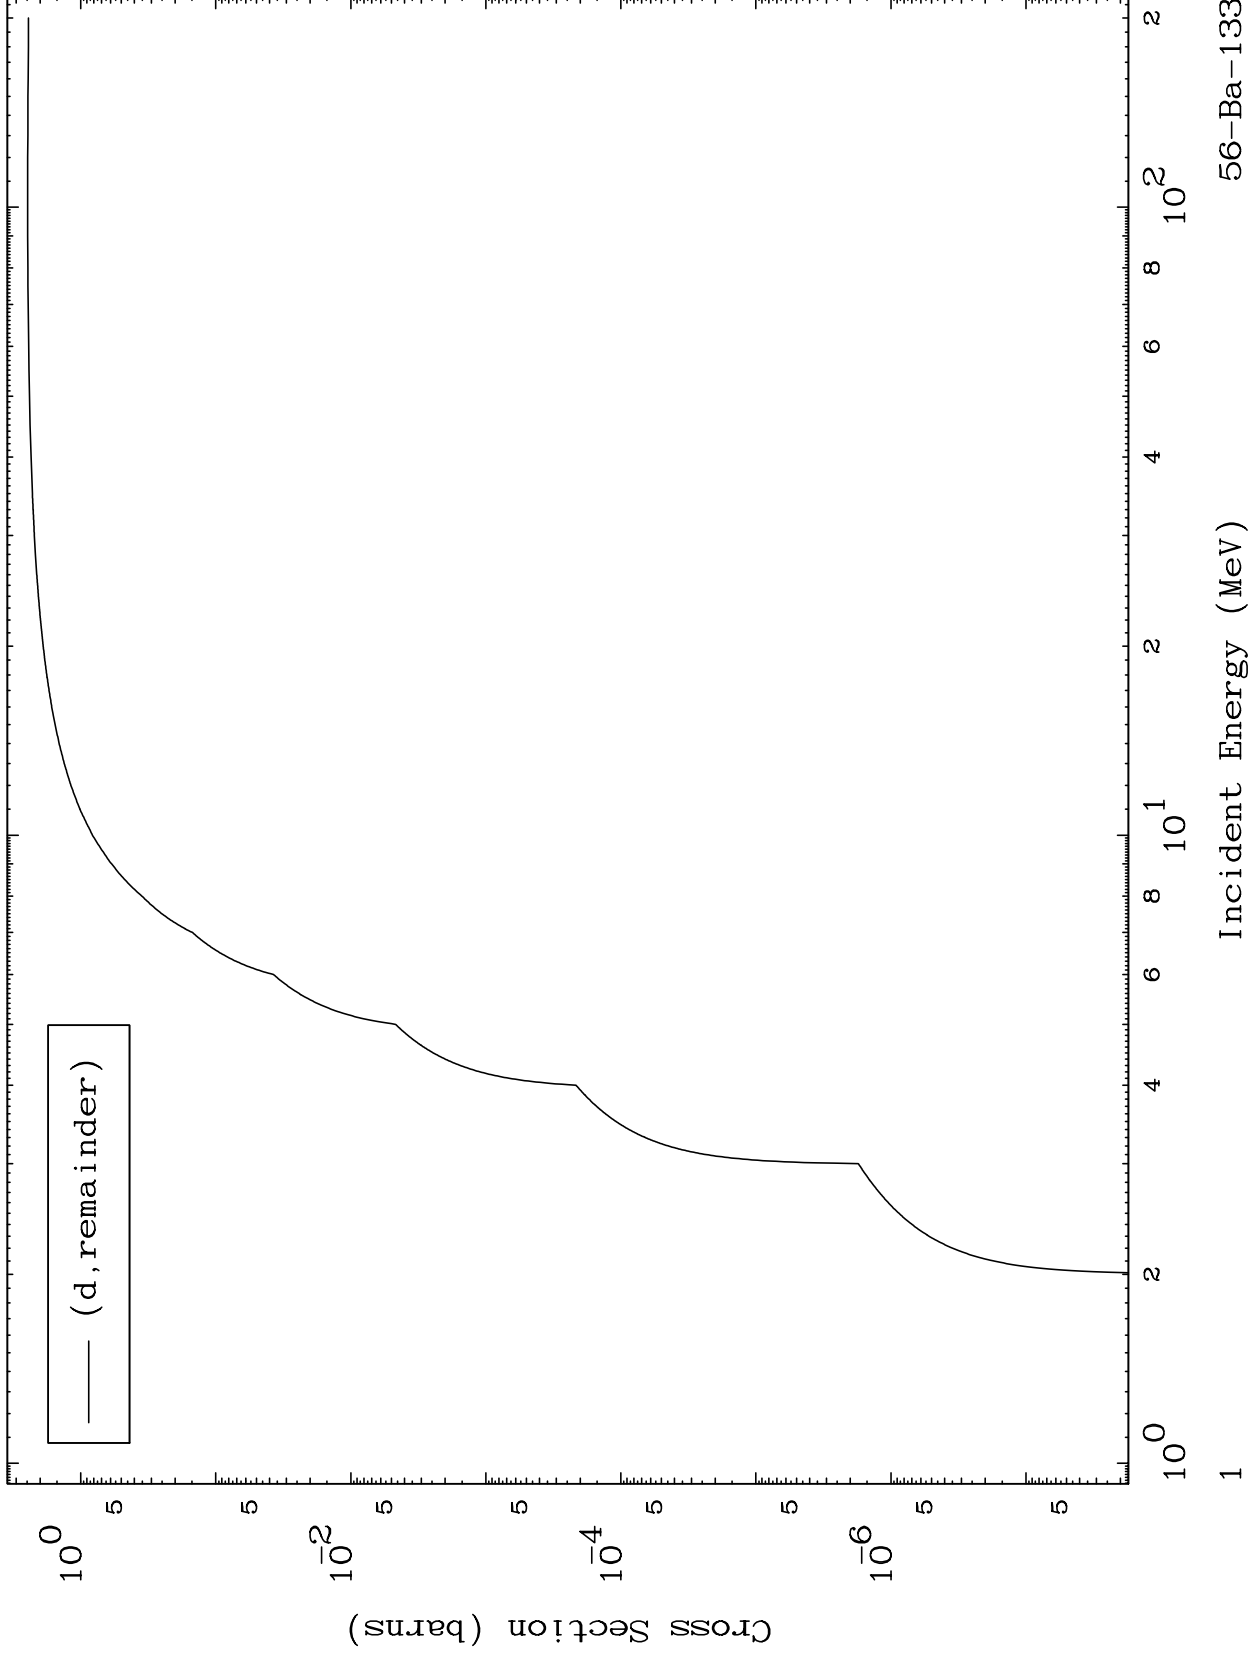

Press Mouse Button to Start

MAT 5634

Deuteron Major
0 Kelvin Cross Sections

56-Ba-133

56-Ba-133