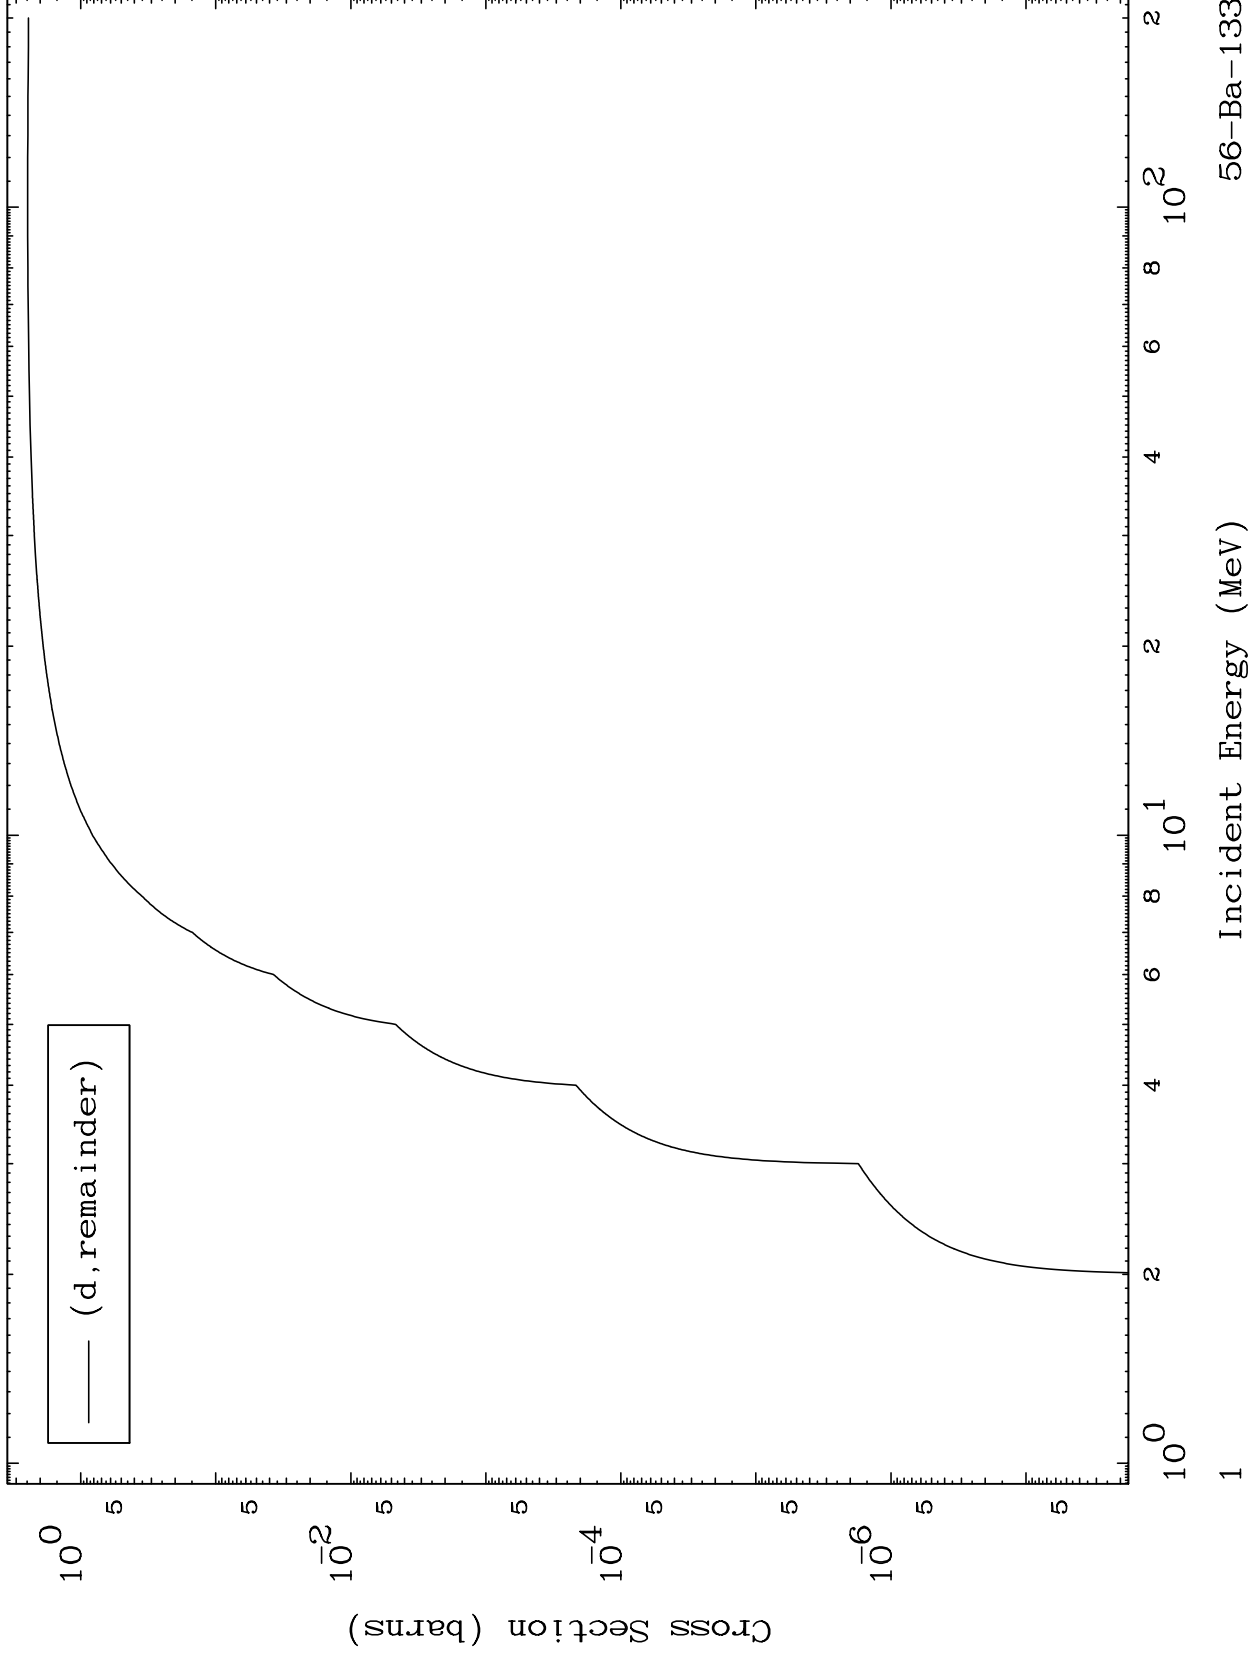

Press Mouse Button to Start

MAT 5635

Deuteron Major
0 Kelvin Cross Sections

56-Ba-133

56-Ba-133