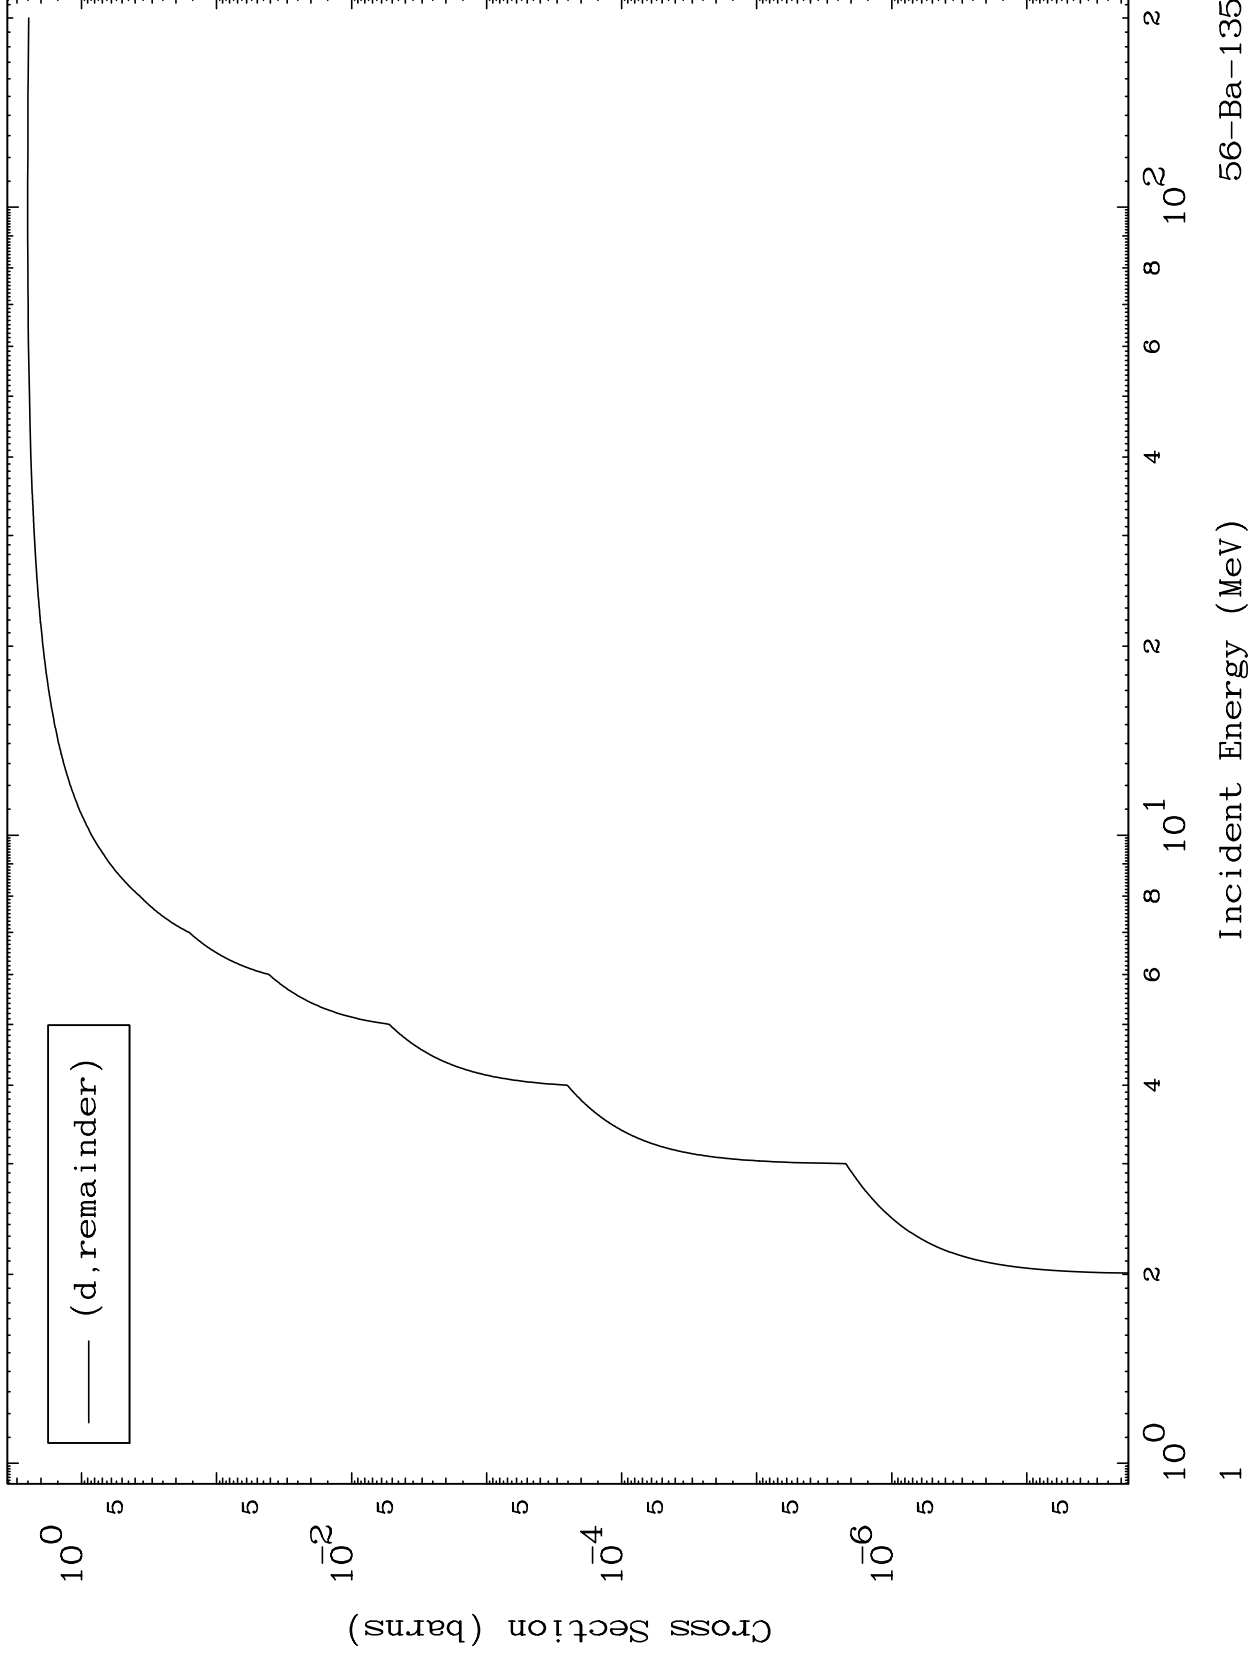

Press Mouse Button to Start

MAT 5641

Deuteron Major
0 Kelvin Cross Sections

56-Ba-135

56-Ba-135