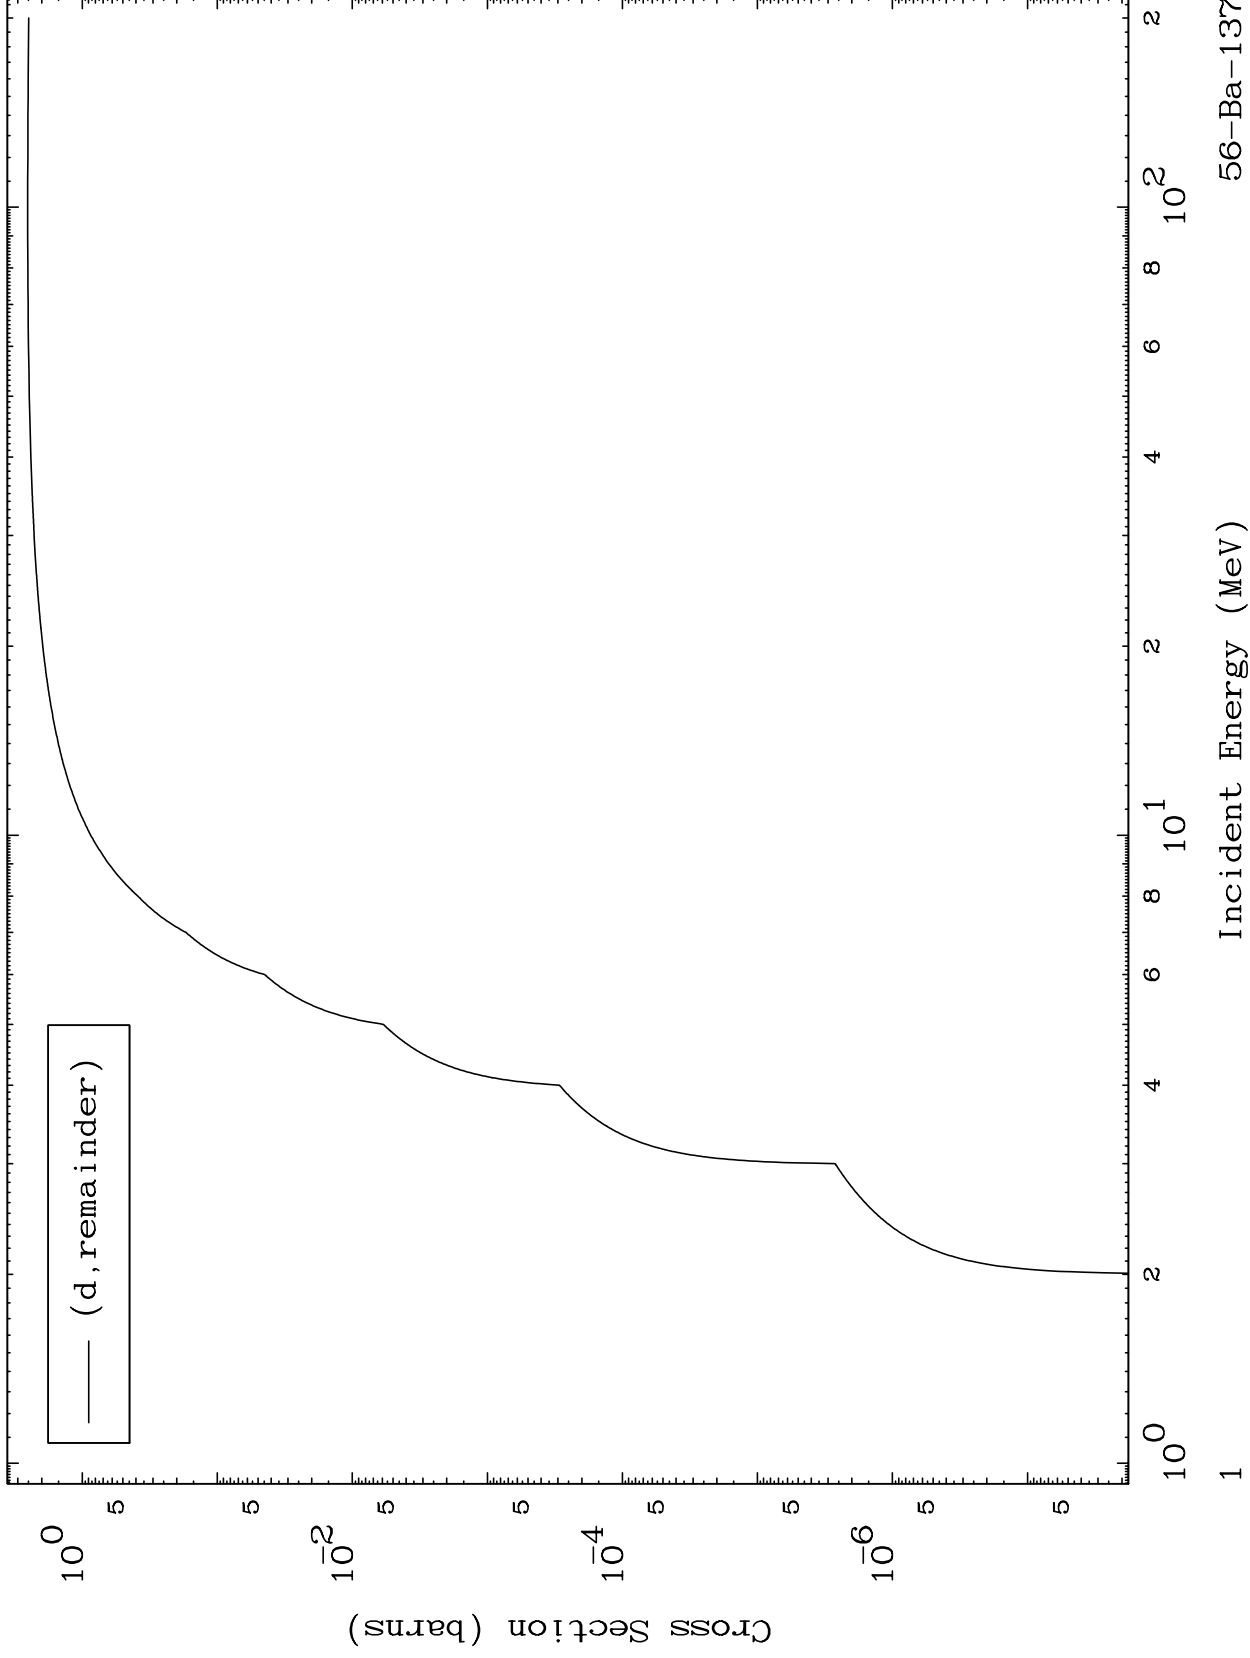

Press Mouse Button to Start

MAT 5647

Deuteron Major
0 Kelvin Cross Sections

56-Ba-137

56-Ba-137