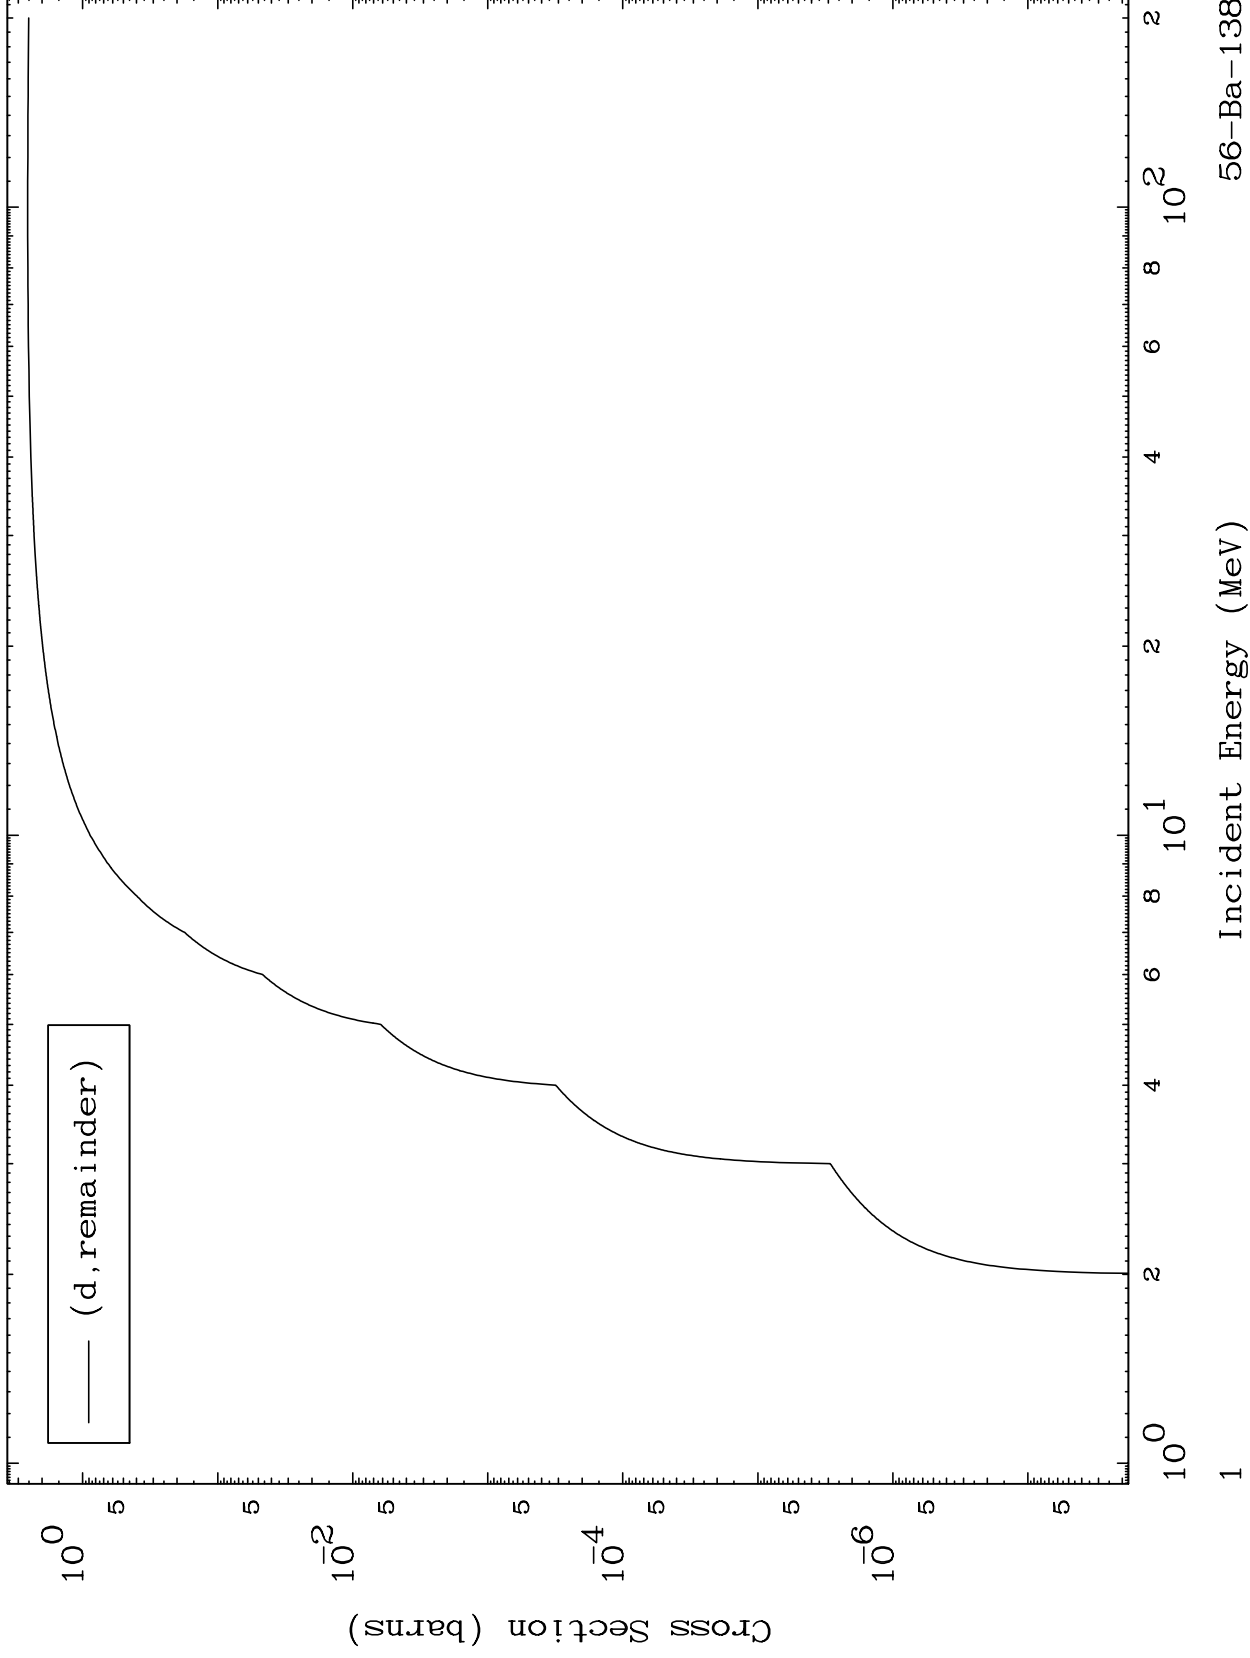

Press Mouse Button to Start

MAT 5649

Deuteron Major
0 Kelvin Cross Sections

56-Ba-138

56-Ba-138