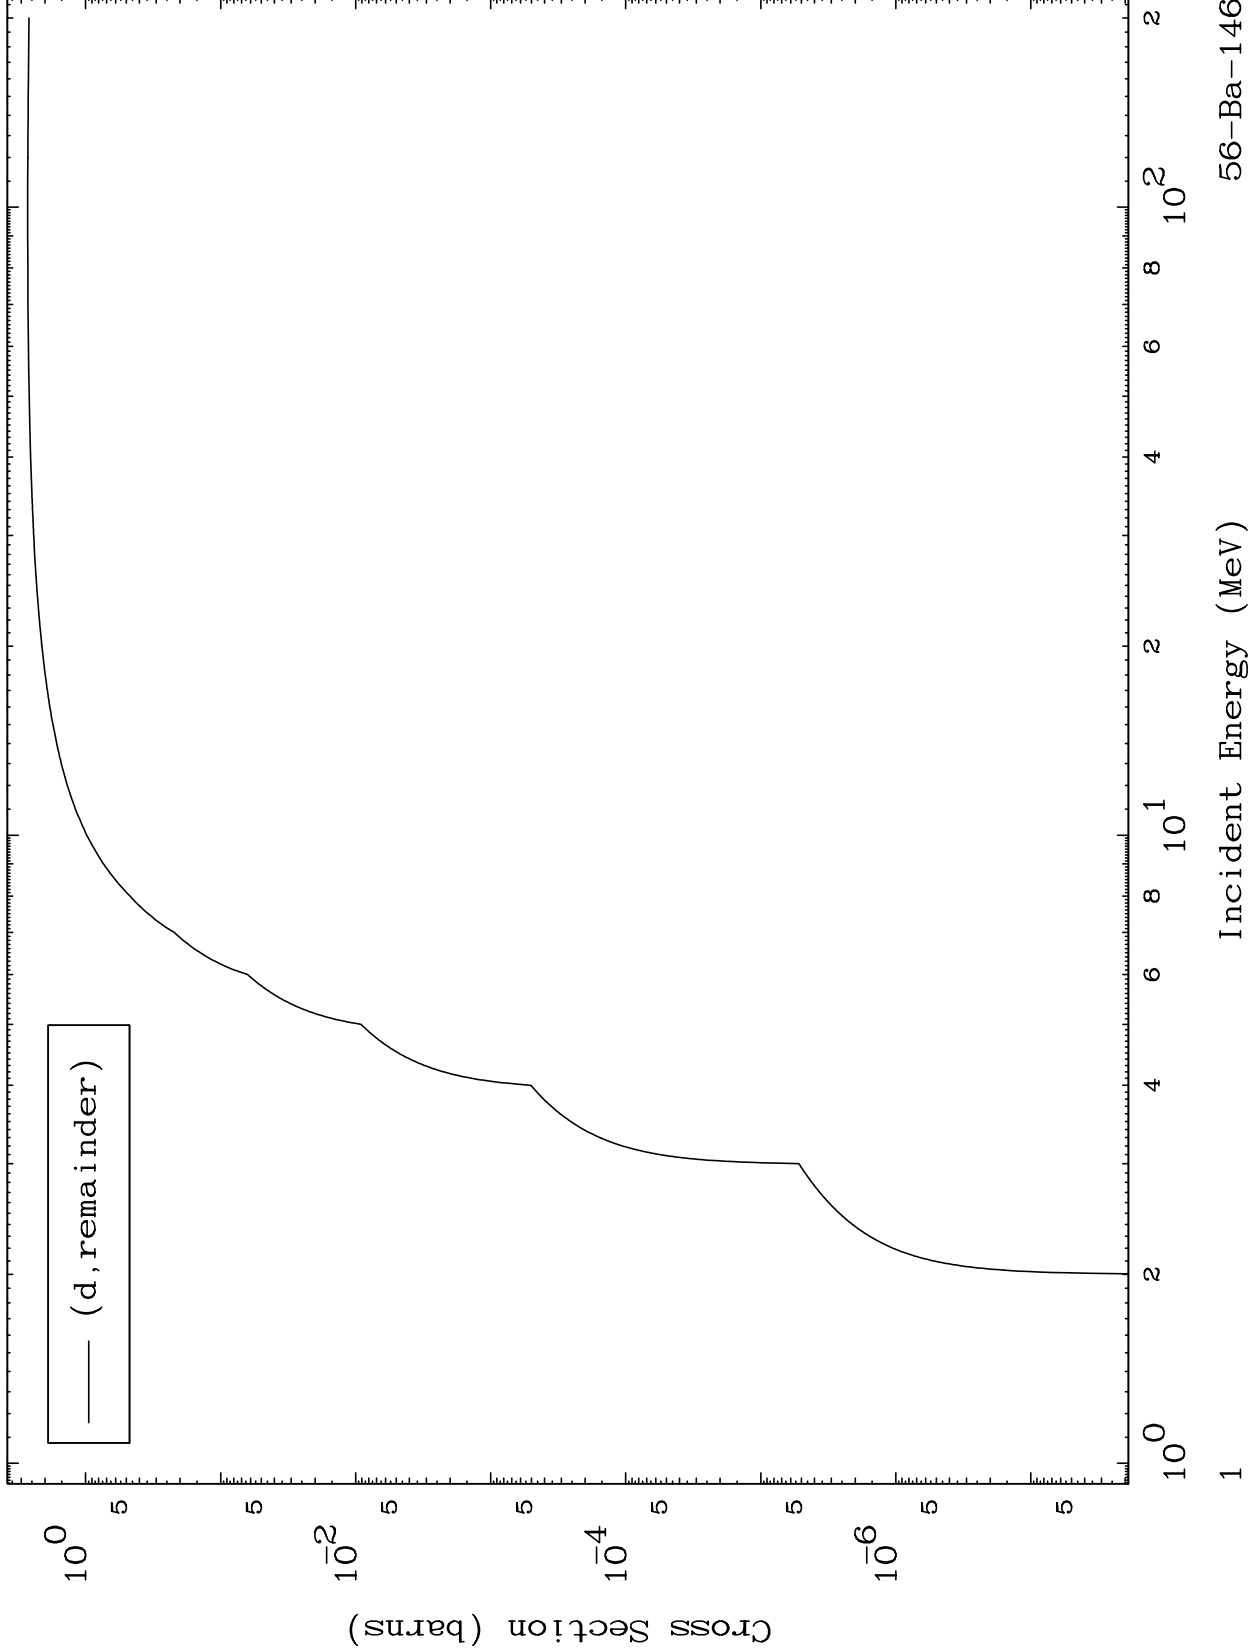

Press Mouse Button to Start

MAT 5673

Deuteron Major
0 Kelvin Cross Sections

56-Ba-146

56-Ba-146