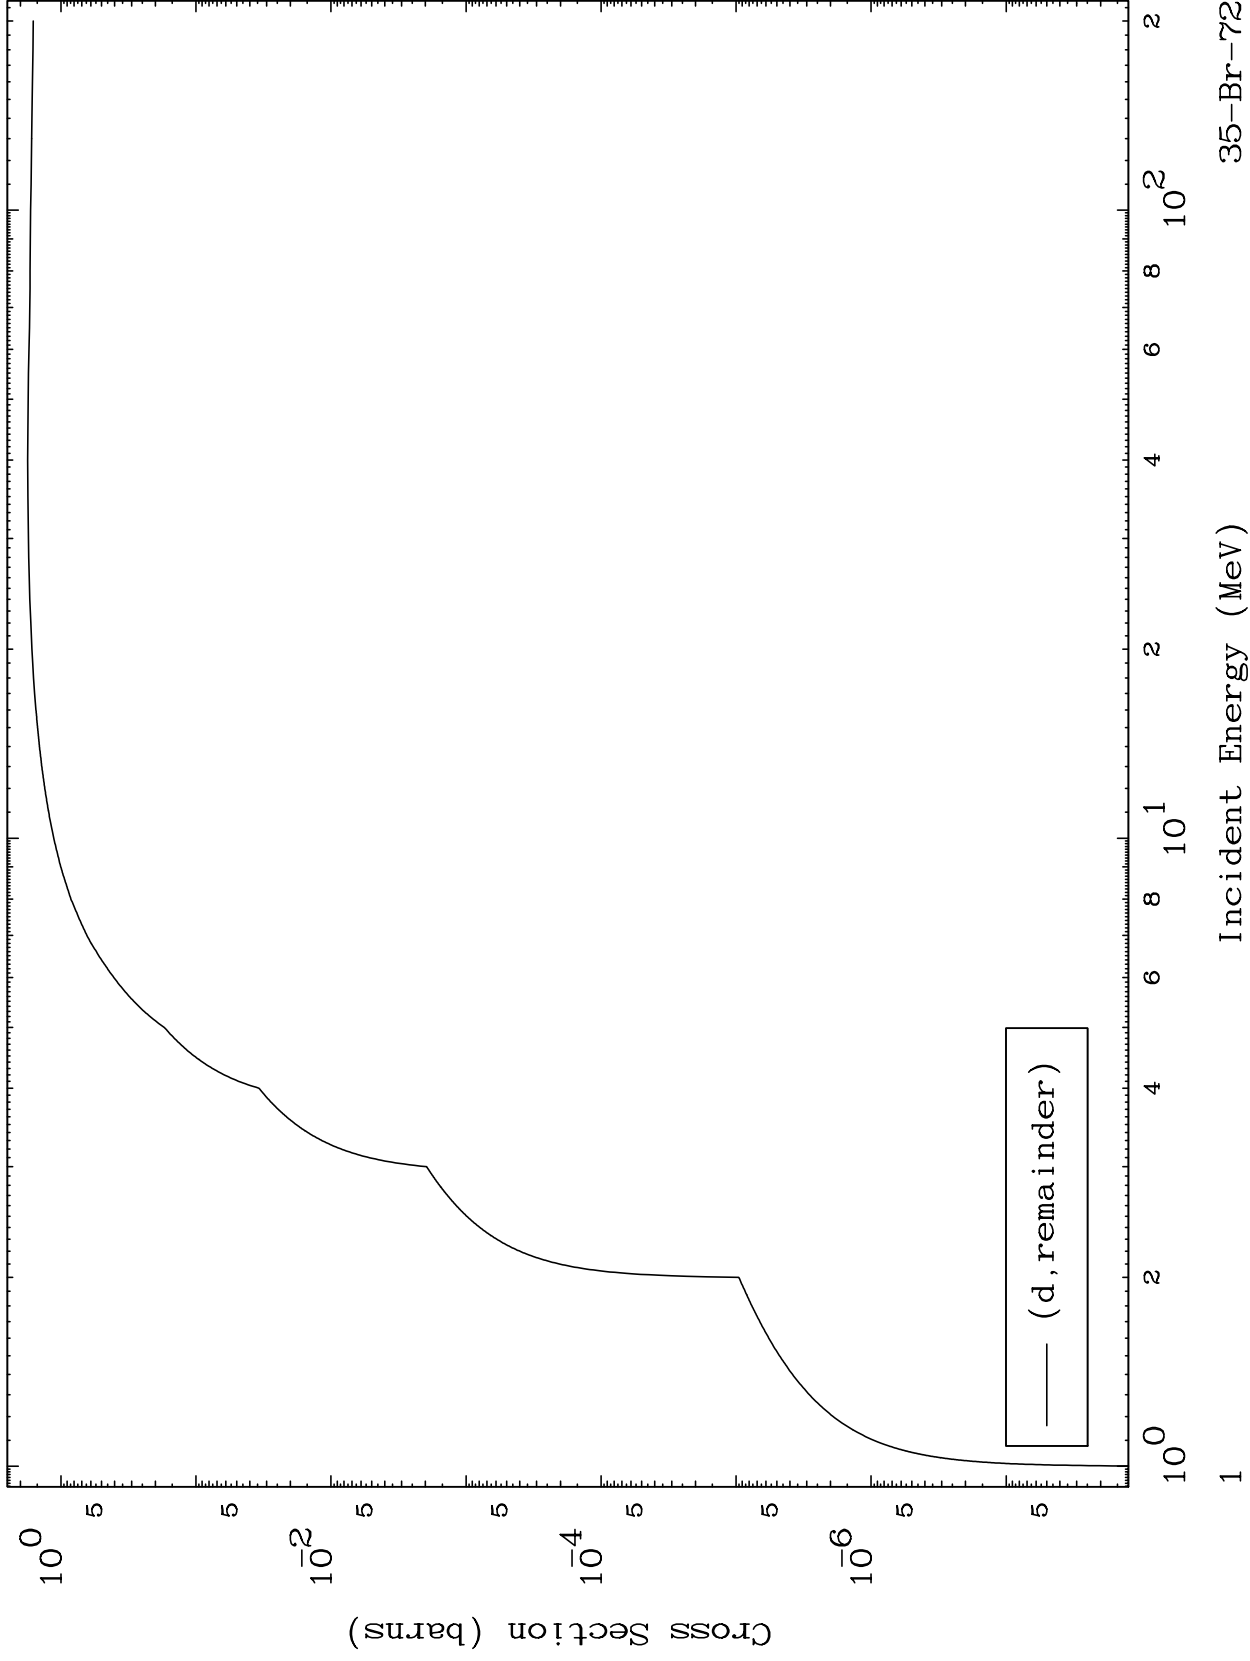

Press Mouse Button to Start

MAT 3504

Deuteron Major
0 Kelvin Cross Sections

35-Br-72

35-Br-72