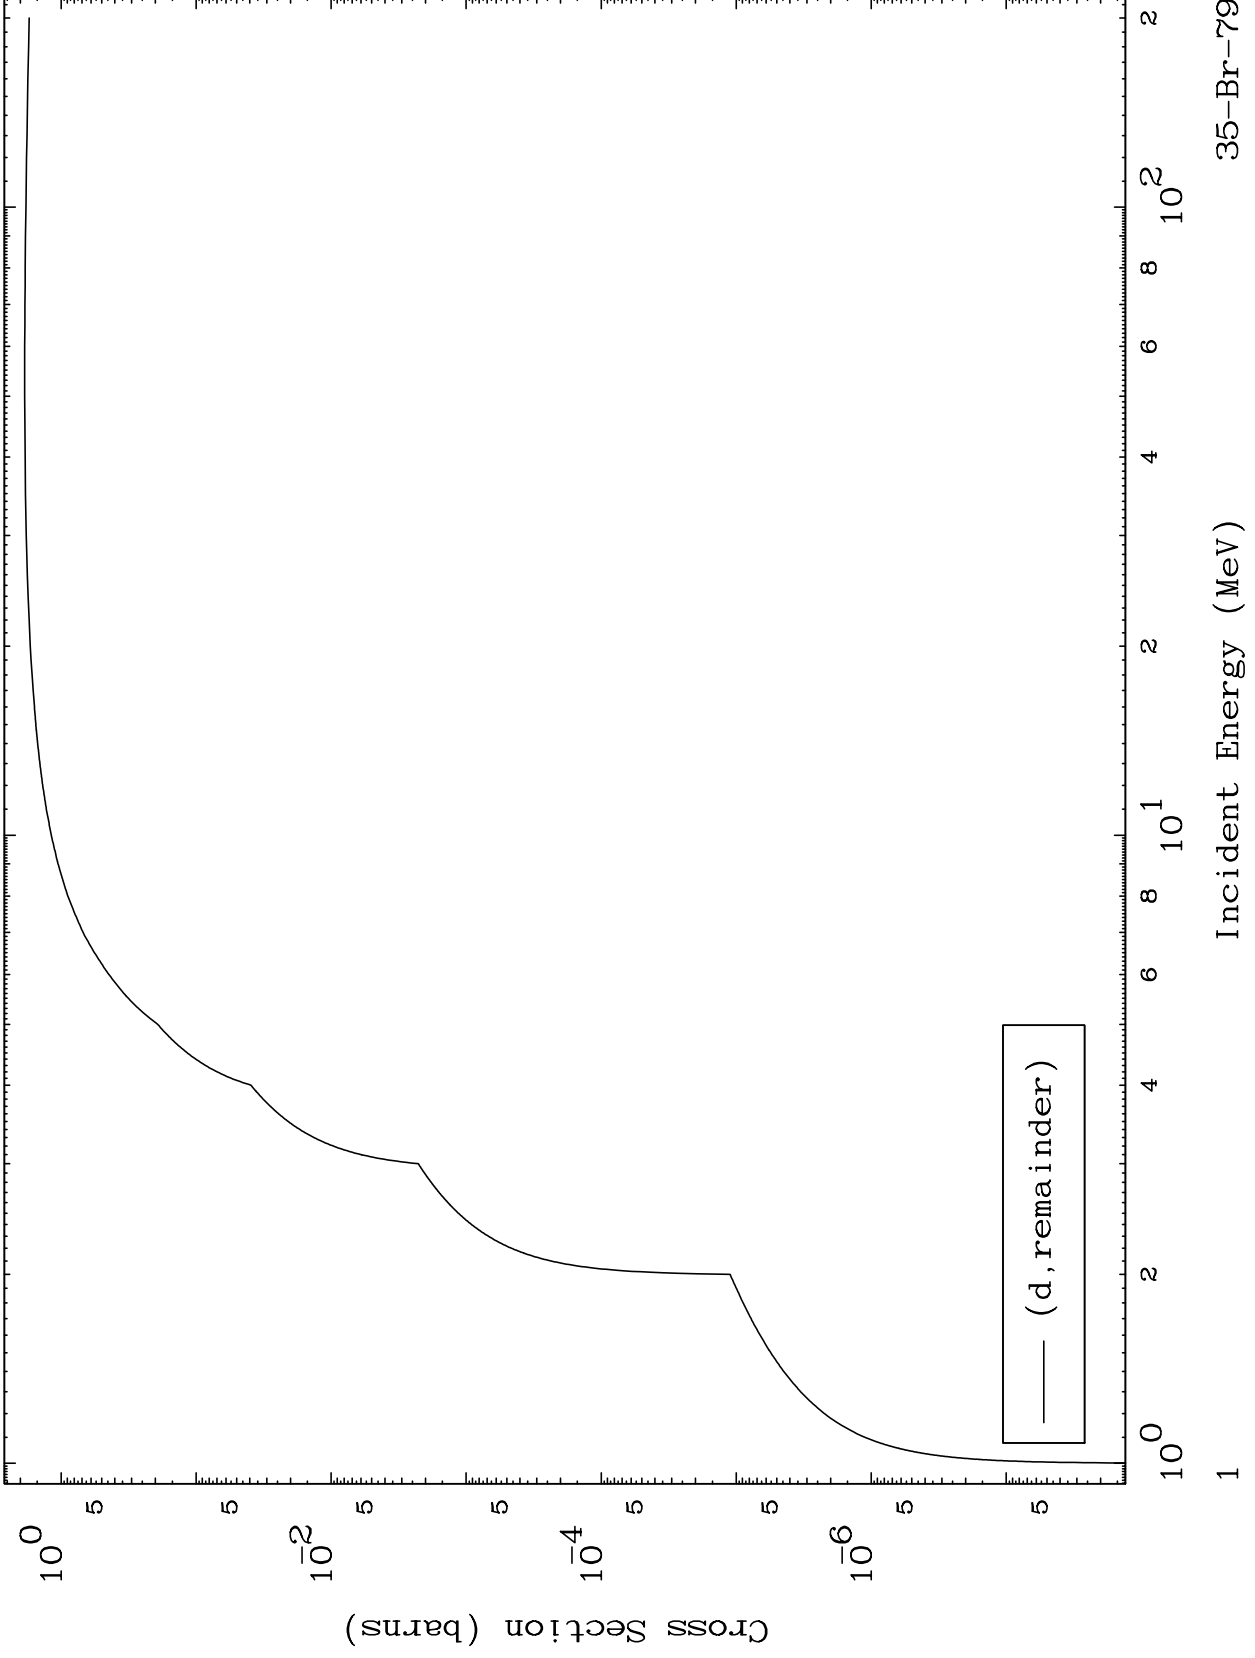

Press Mouse Button to Start

MAT 3525

Deuteron Major
0 Kelvin Cross Sections

35-Br-79

35-Br-79