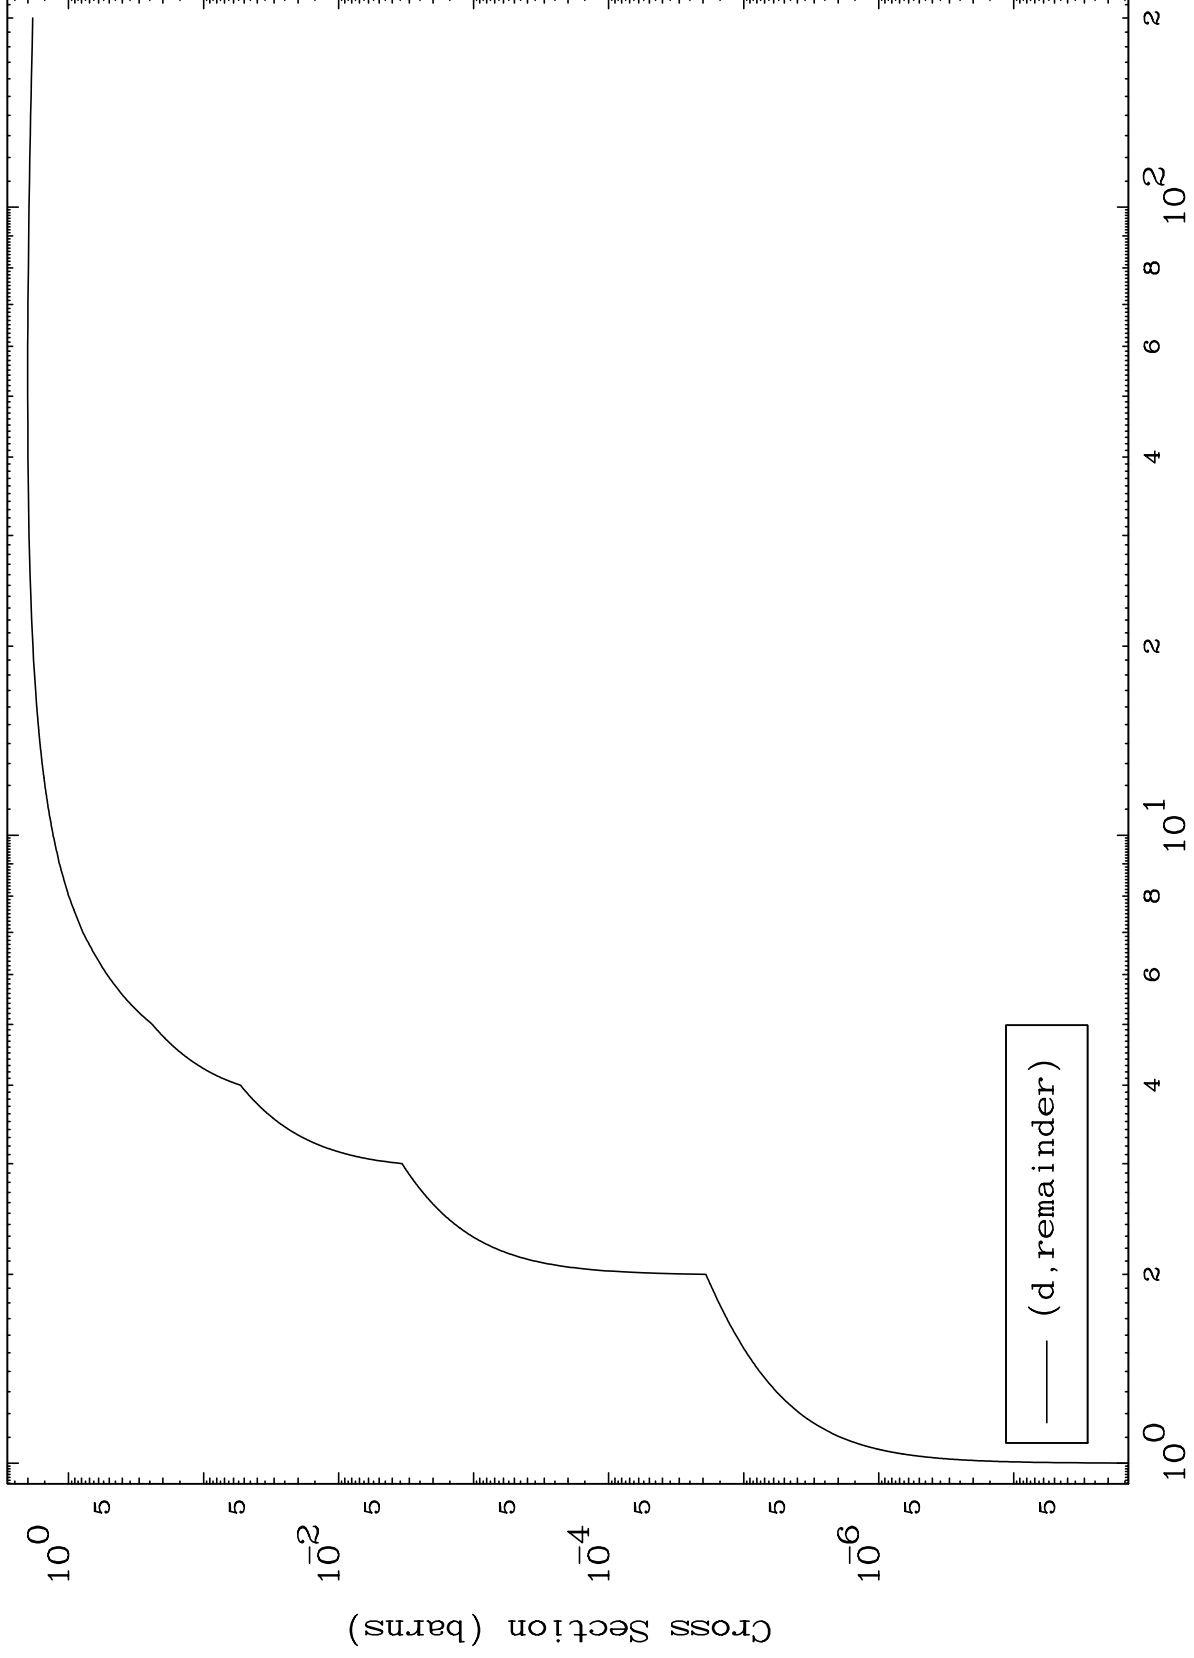

Press Mouse Button to Start

MAT 3546

Deuteron Major
0 Kelvin Cross Sections

35-Br-86

Incident Energy (MeV)

35-Br-86