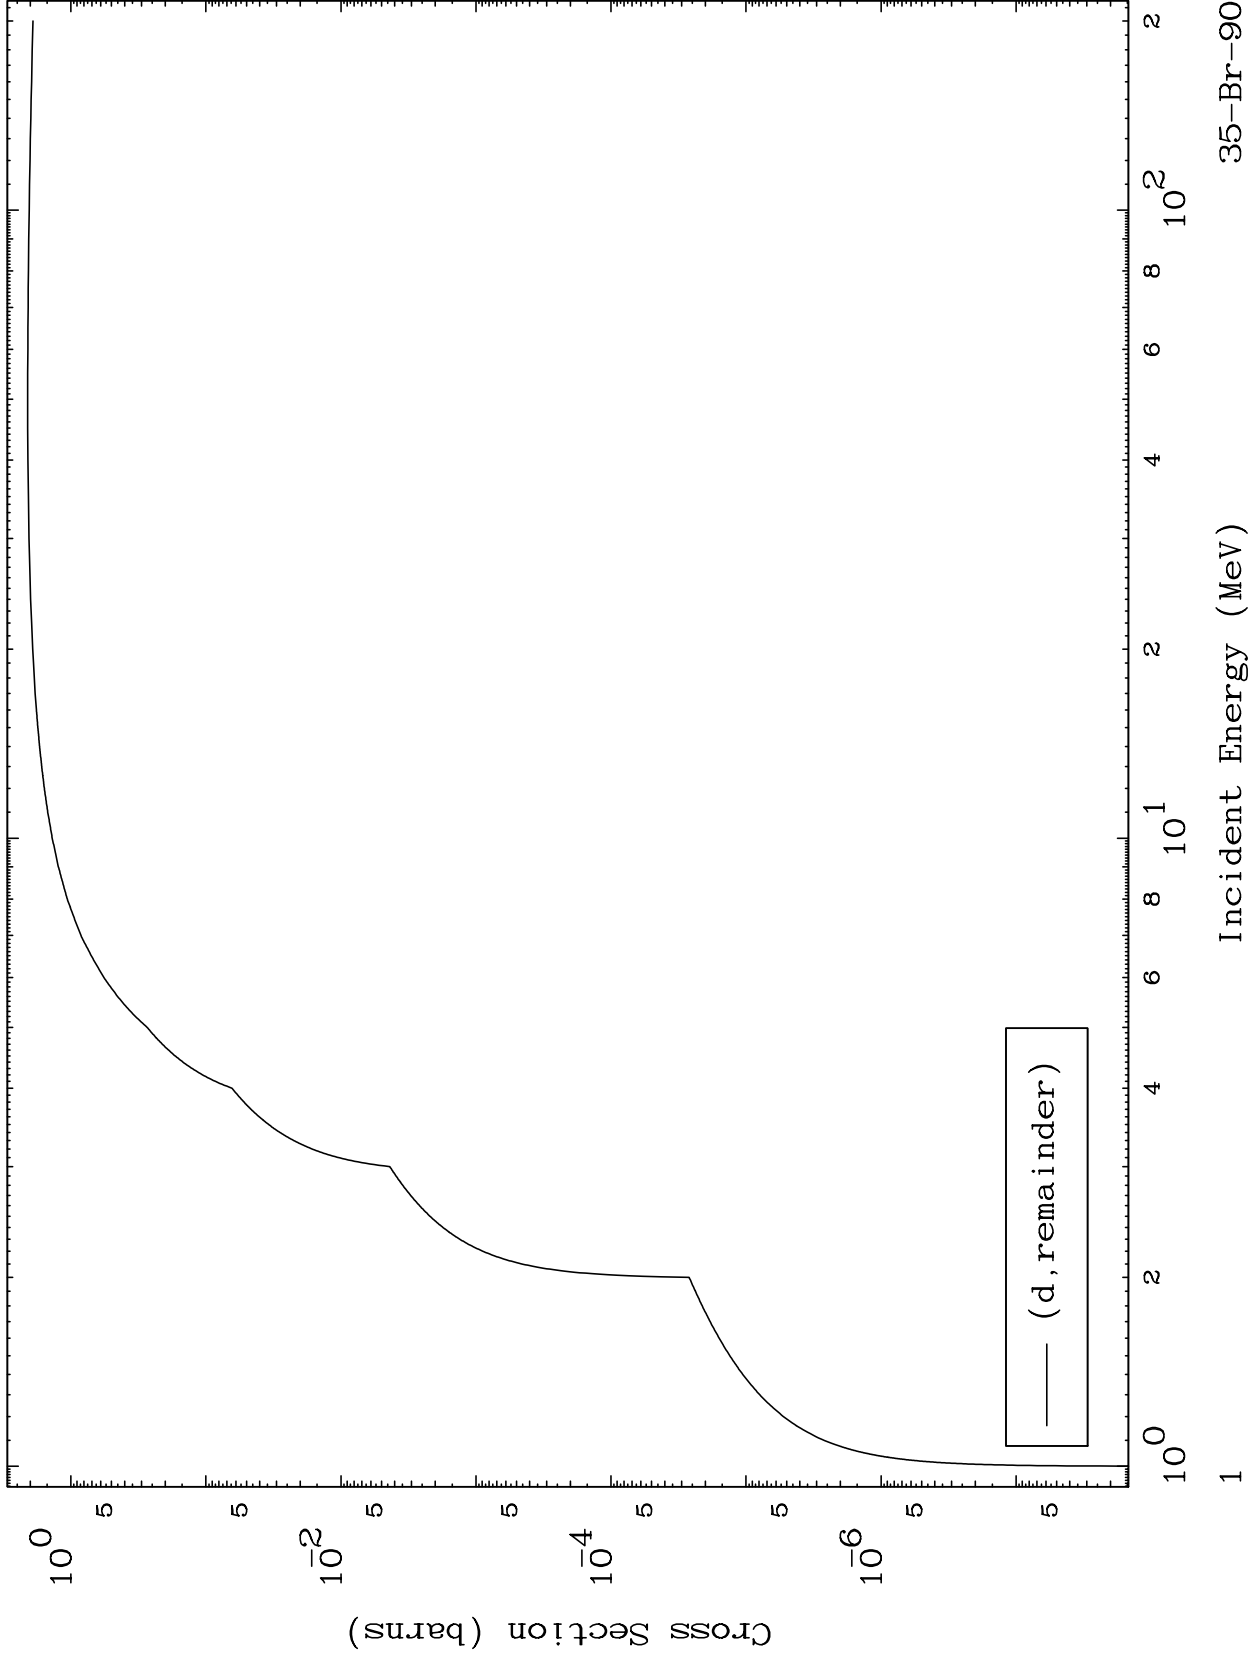

Press Mouse Button to Start

MAT 3558

Deuteron Major
0 Kelvin Cross Sections

35-Br-90

35-Br-90