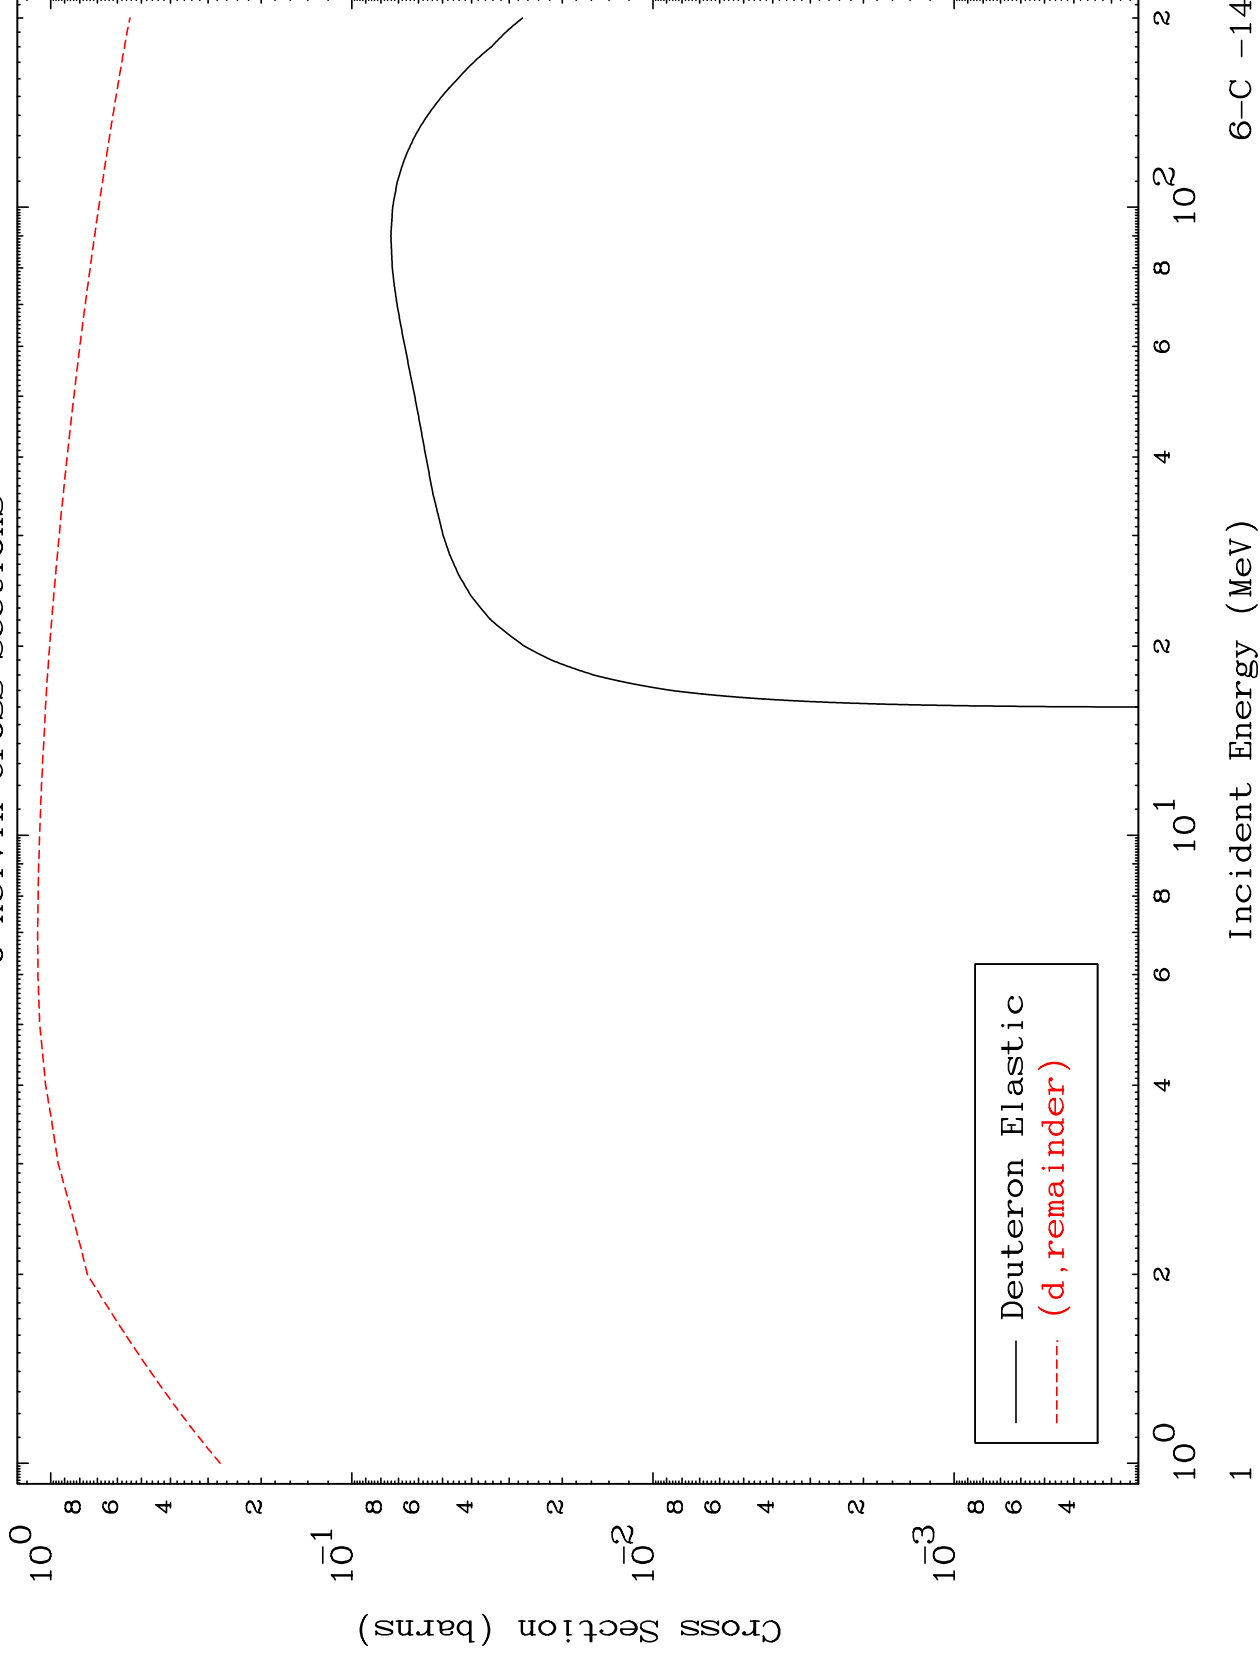

Press Mouse Button to Start

MAT 631

Deuteron Major
0 Kelvin Cross Sections

6-C -14

6-C -14