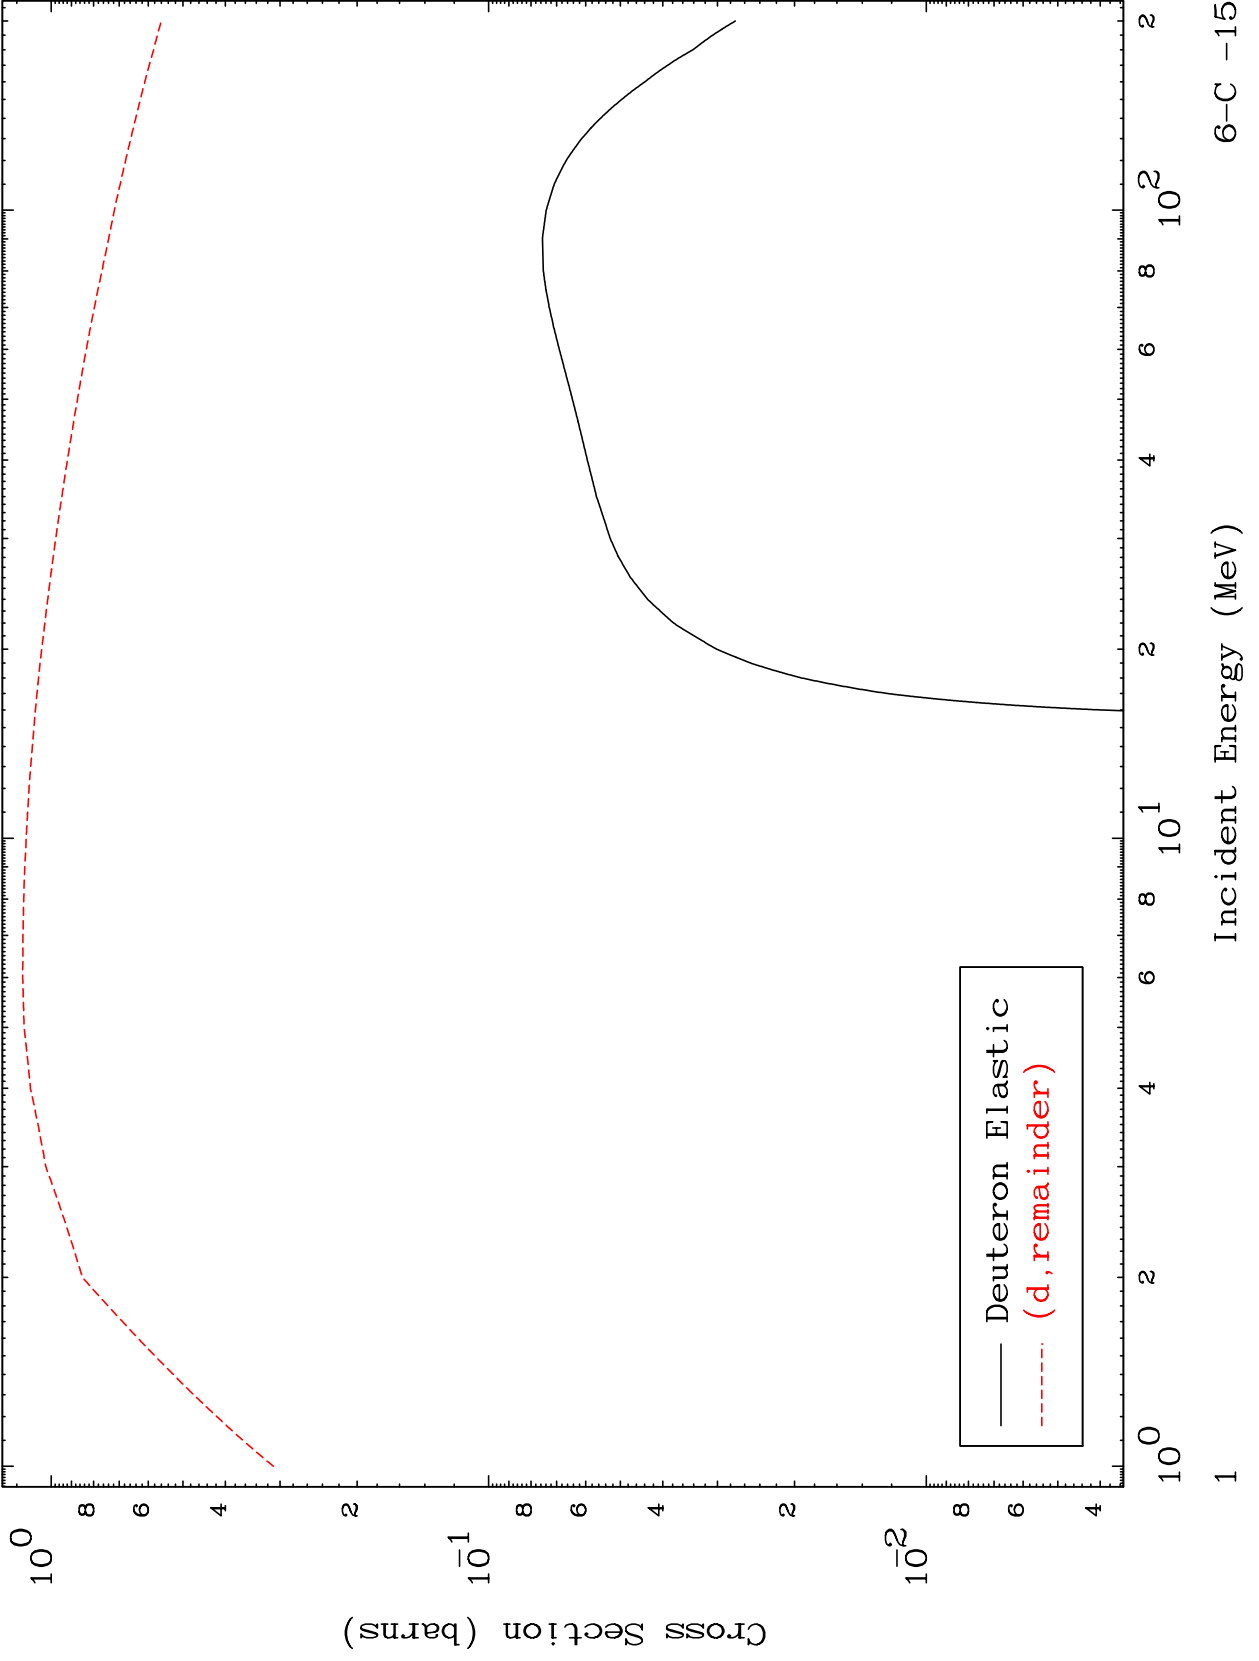

Press Mouse Button to Start

MAT 634

Deuteron Major
0 Kelvin Cross Sections

6-C -15

6-C -15