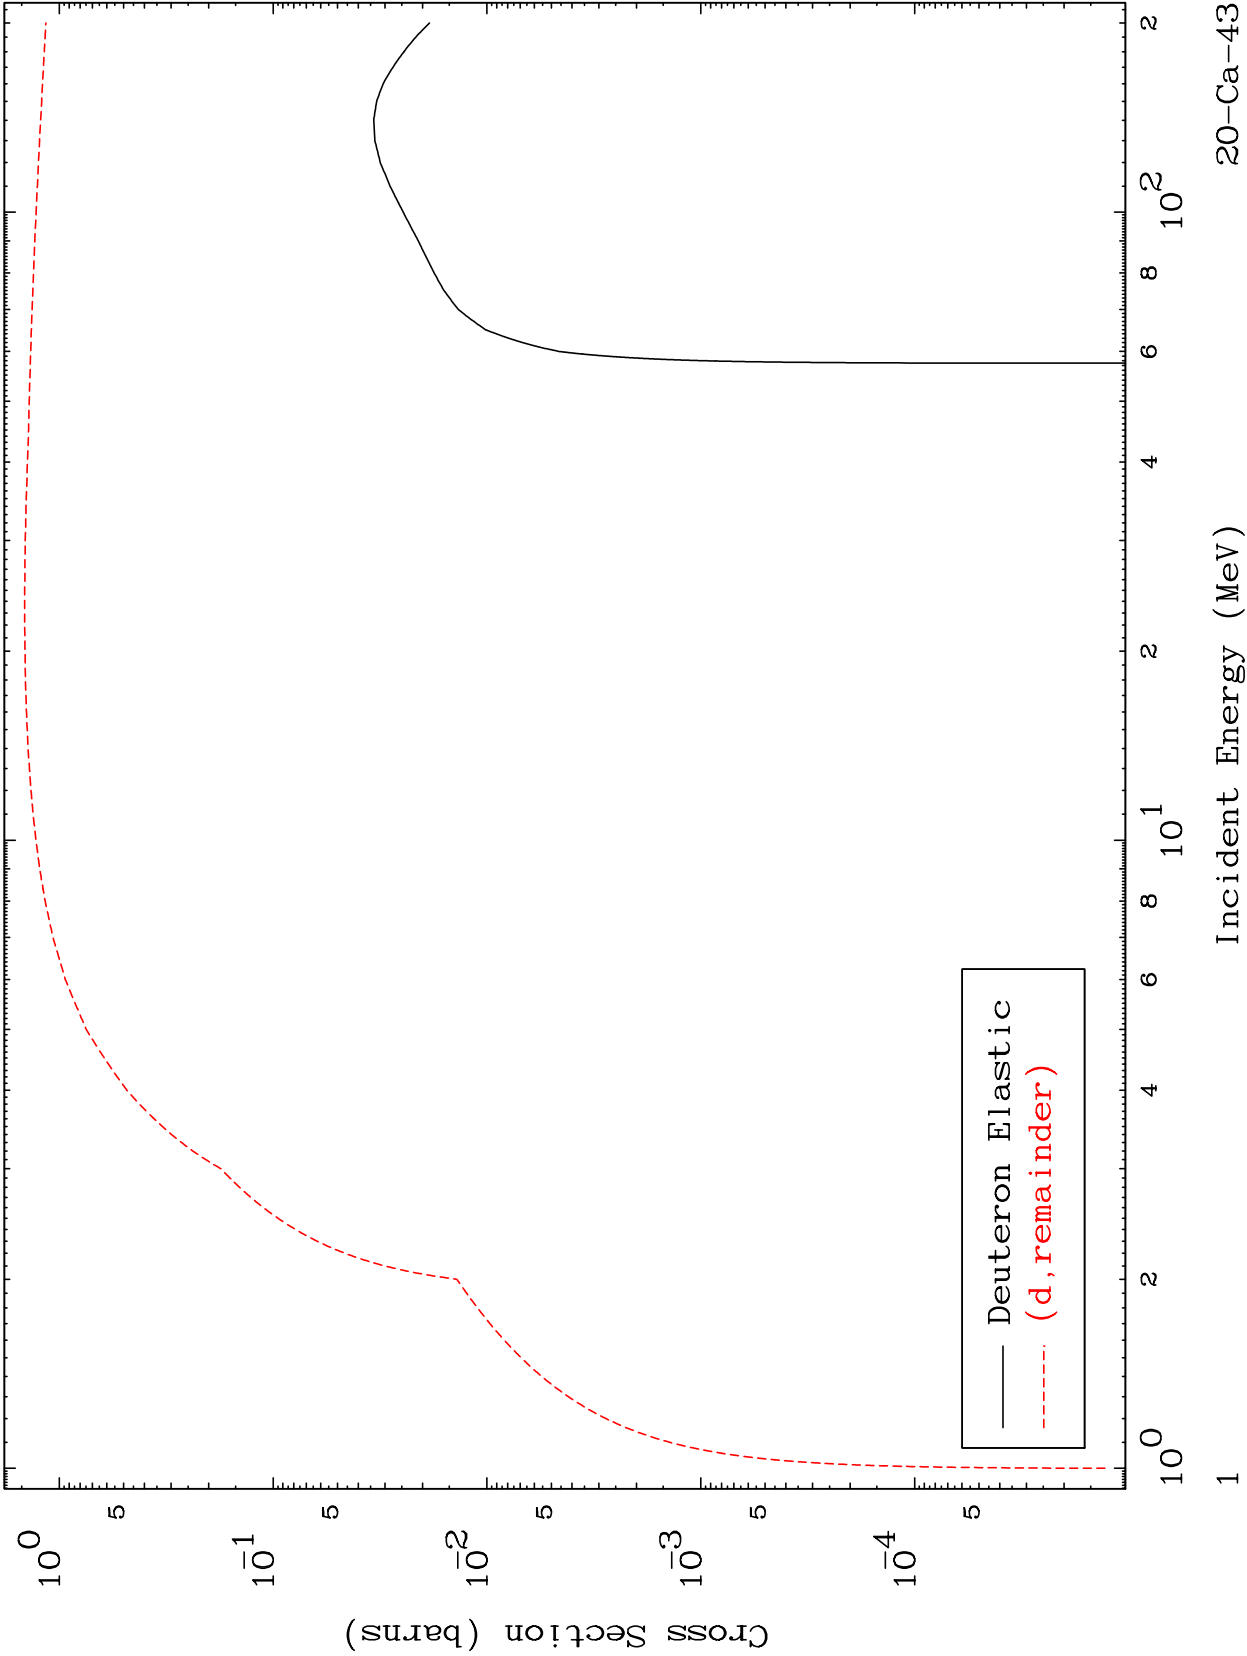

Press Mouse Button to Start

MAT 2034

Deuteron Major
0 Kelvin Cross Sections

20-Ca-43

20-Ca-43