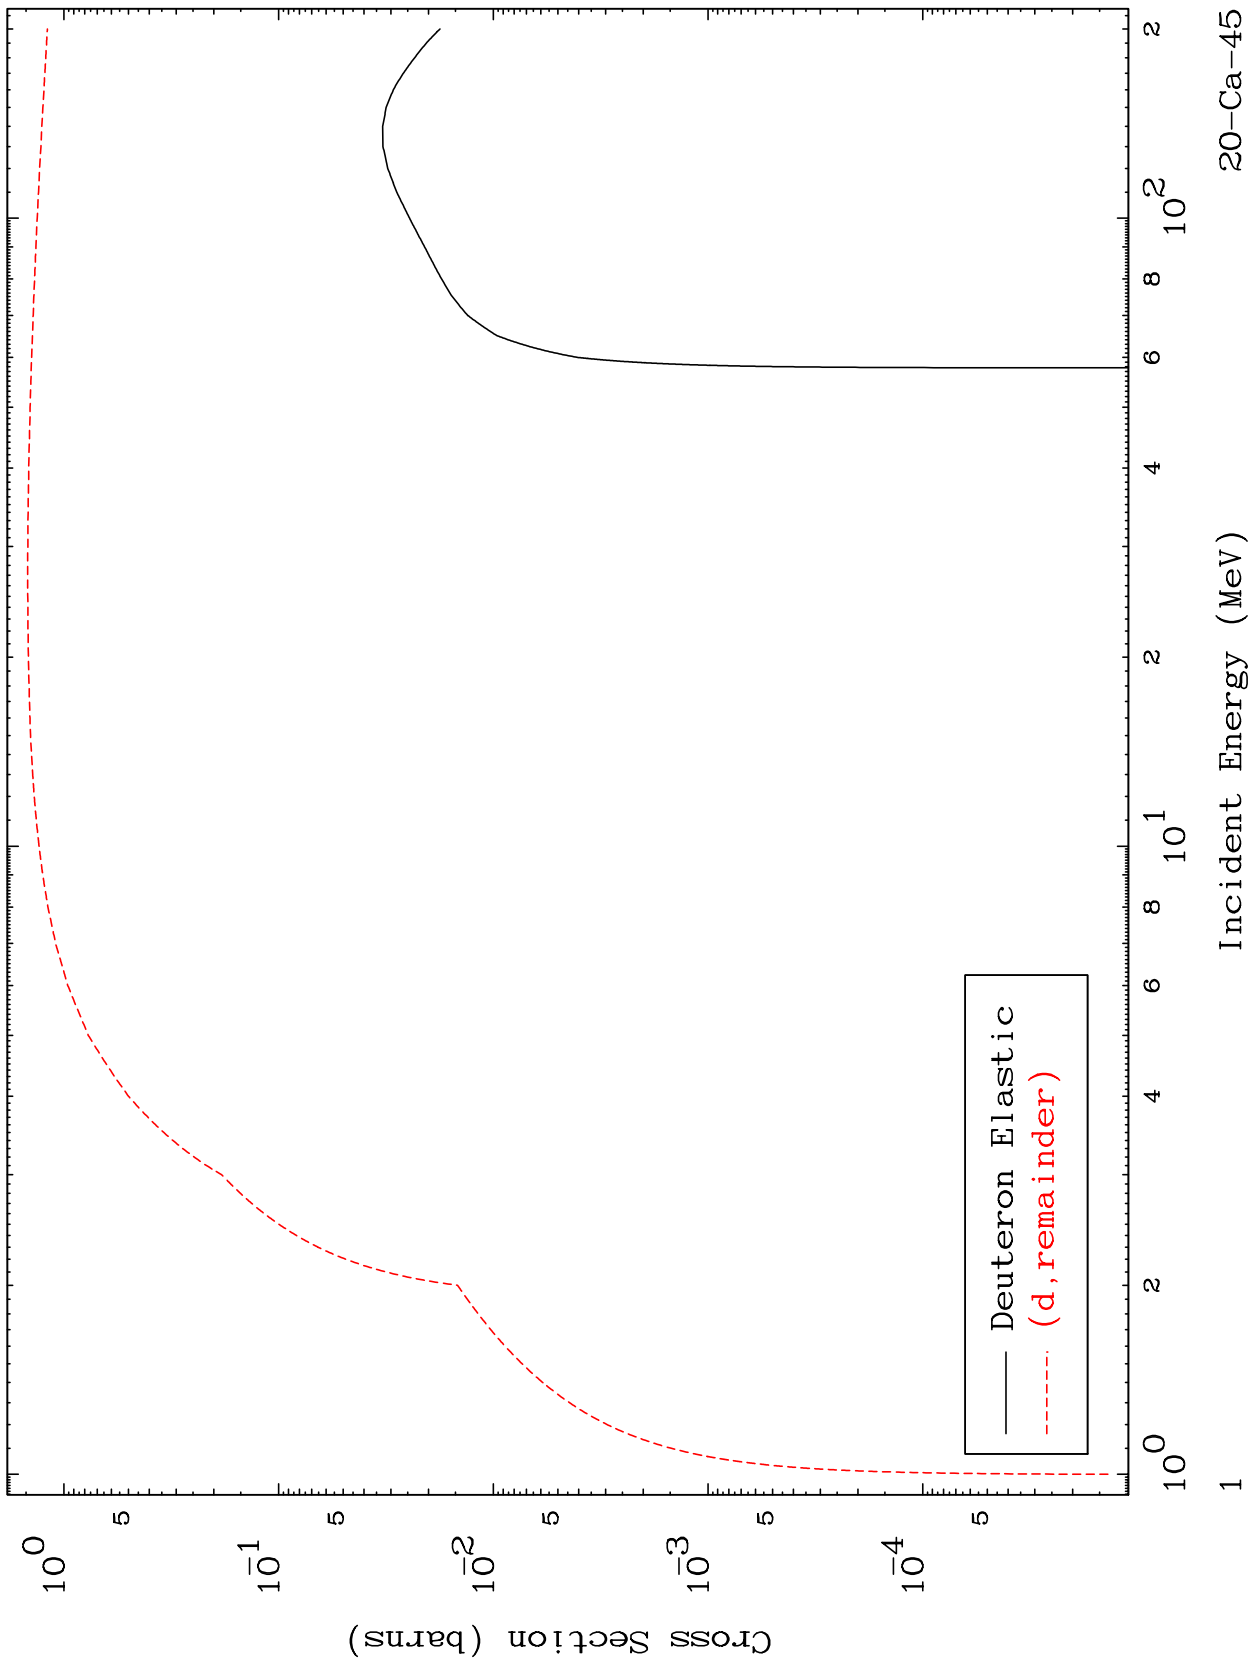

Press Mouse Button to Start

MAT 2040

Deuteron Major
0 Kelvin Cross Sections

20-Ca-45

20-Ca-45