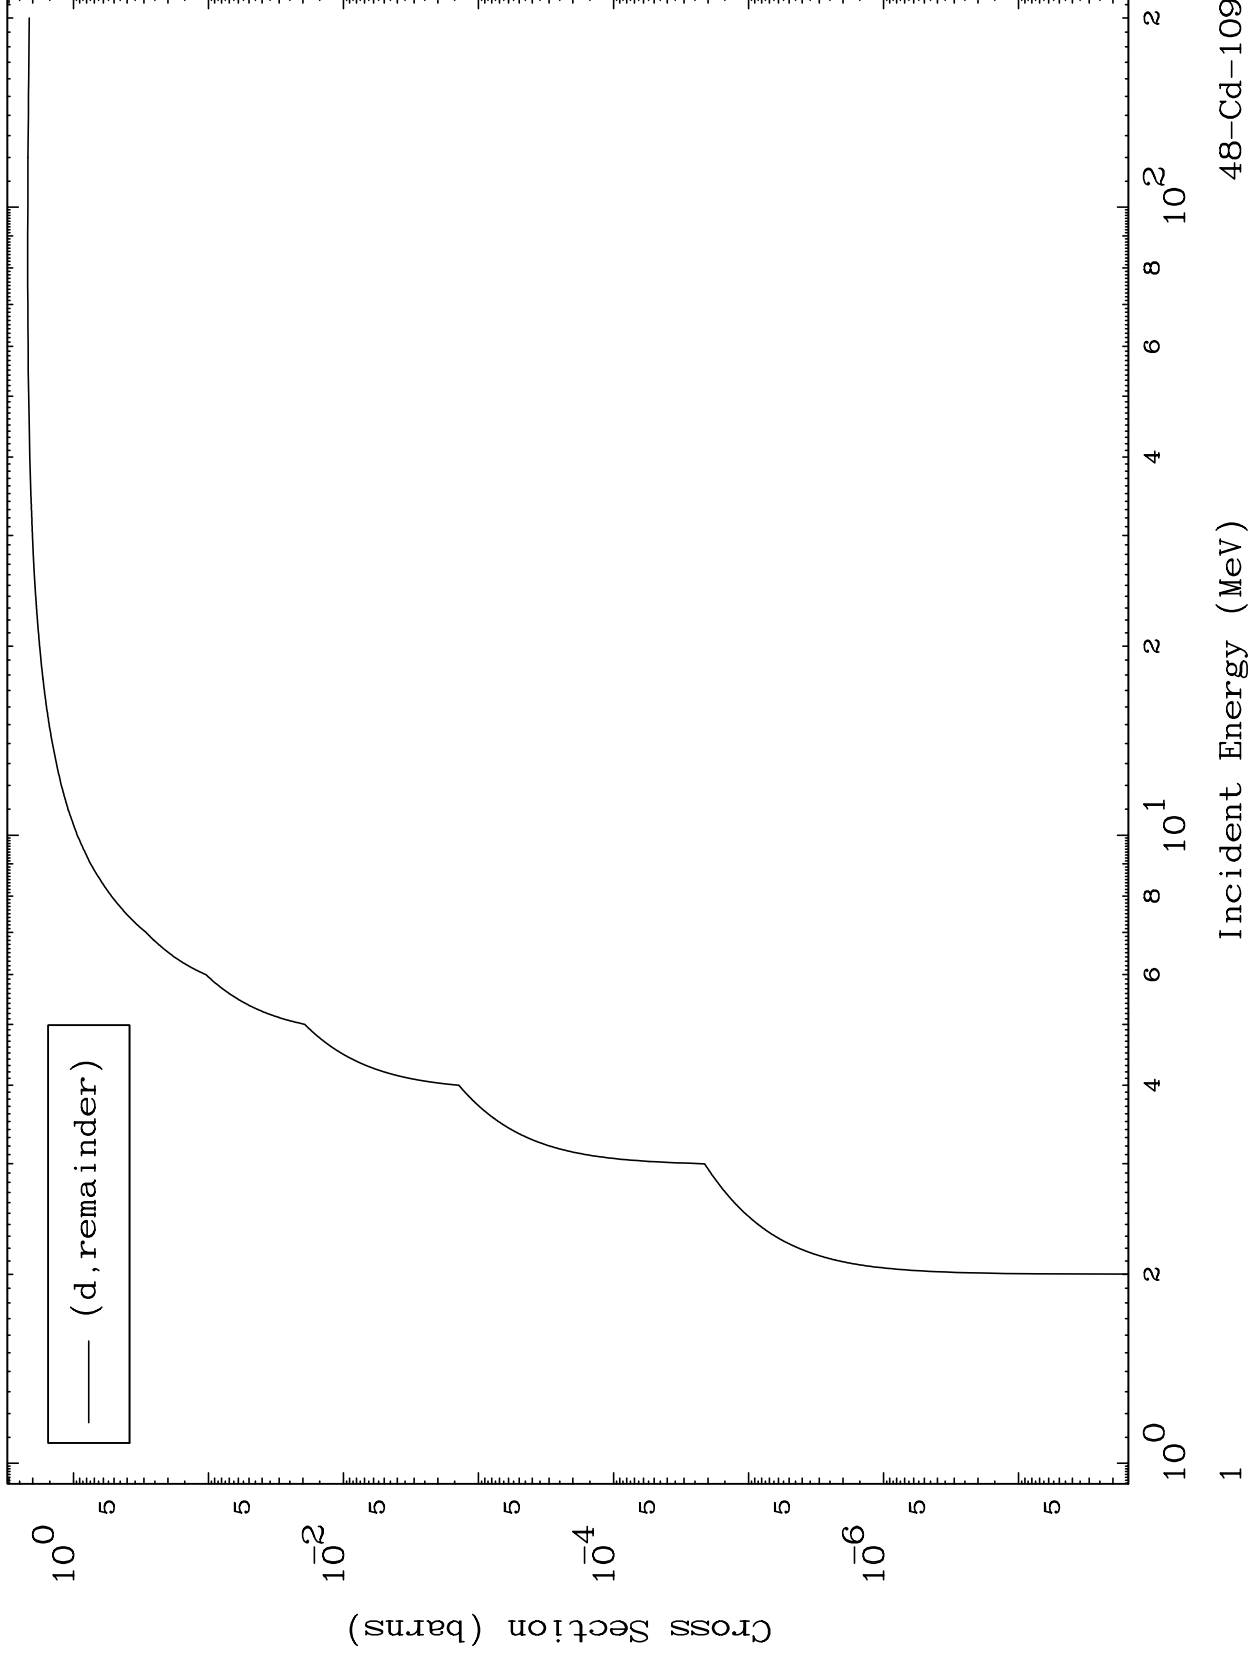

Press Mouse Button to Start

MAT 4834

Deuteron Major  
0 Kelvin Cross Sections

48-Cd-109

48-Cd-109