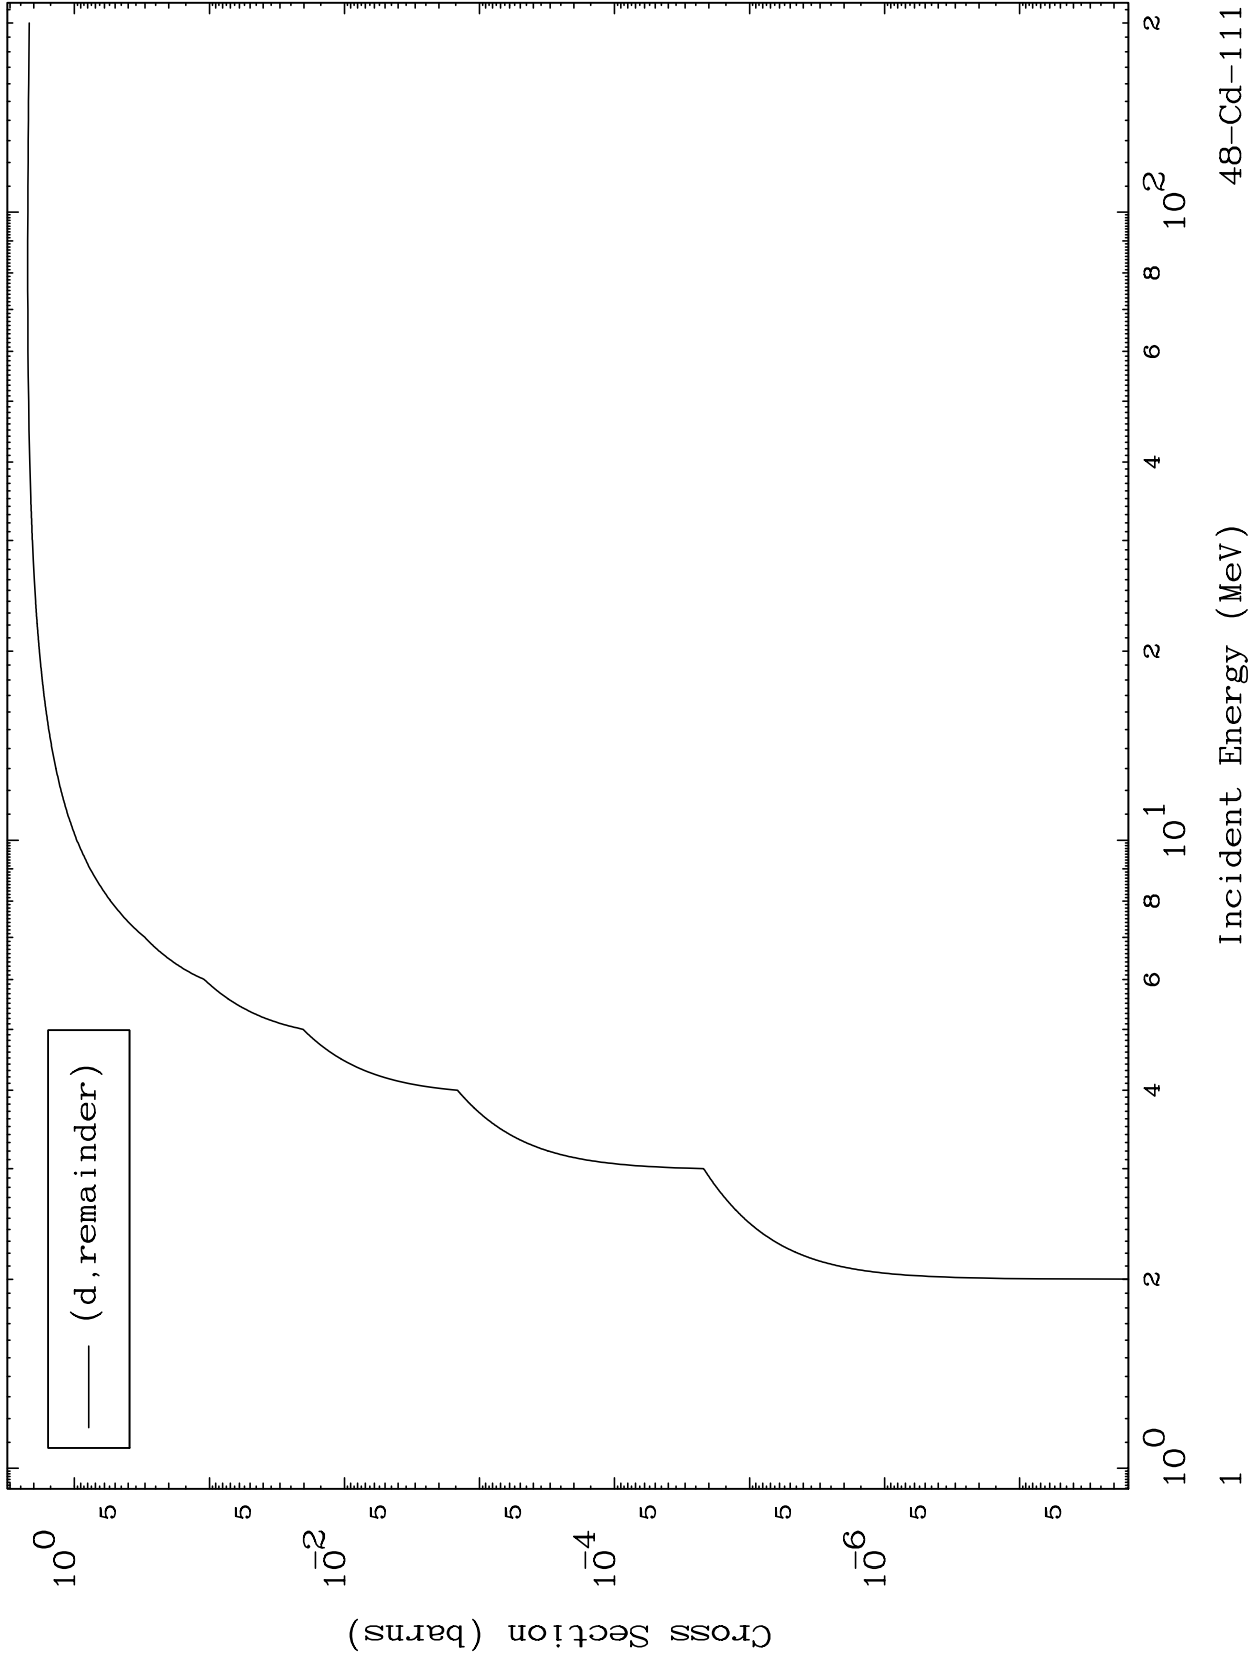

Press Mouse Button to Start

MAT 4840

Deuteron Major
0 Kelvin Cross Sections

48-Cd-111

48-Cd-111