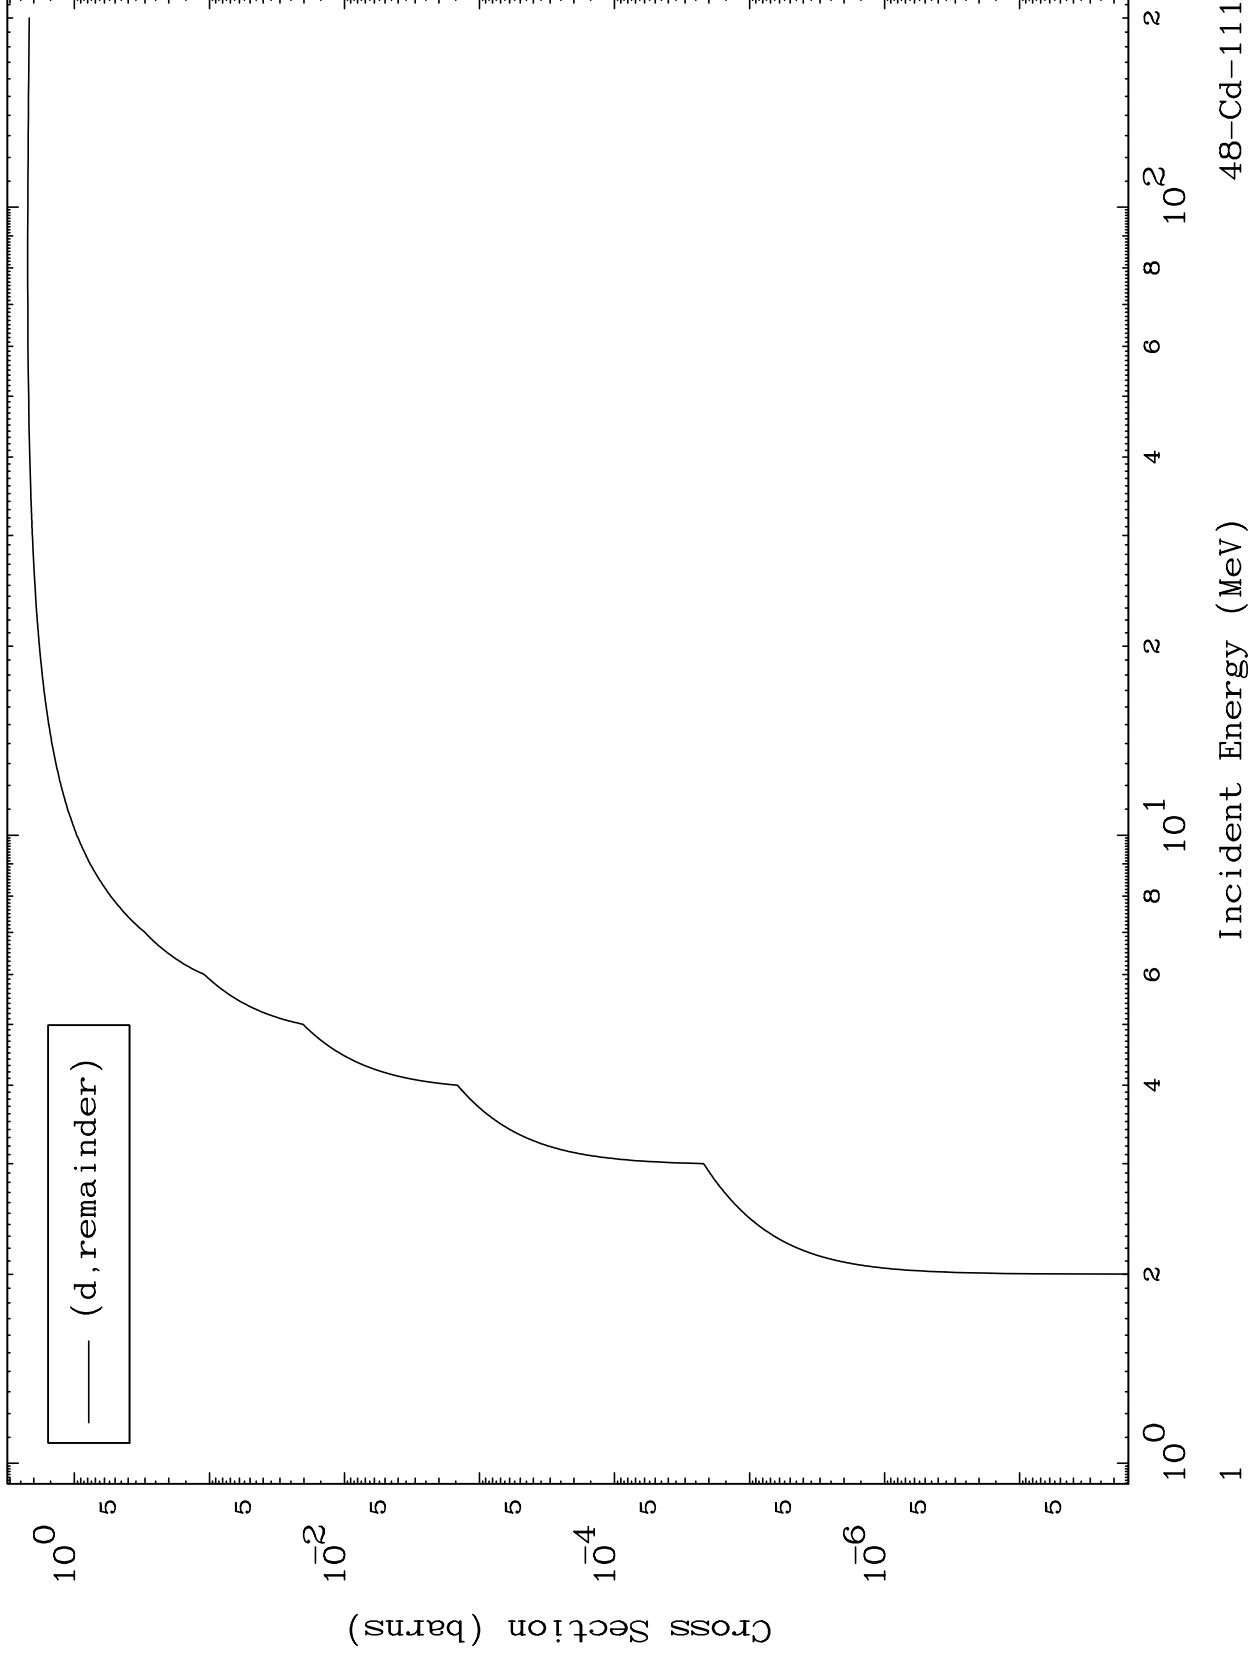

Press Mouse Button to Start

MAT 4841

Deuteron Major
0 Kelvin Cross Sections

48-Cd-111

48-Cd-111