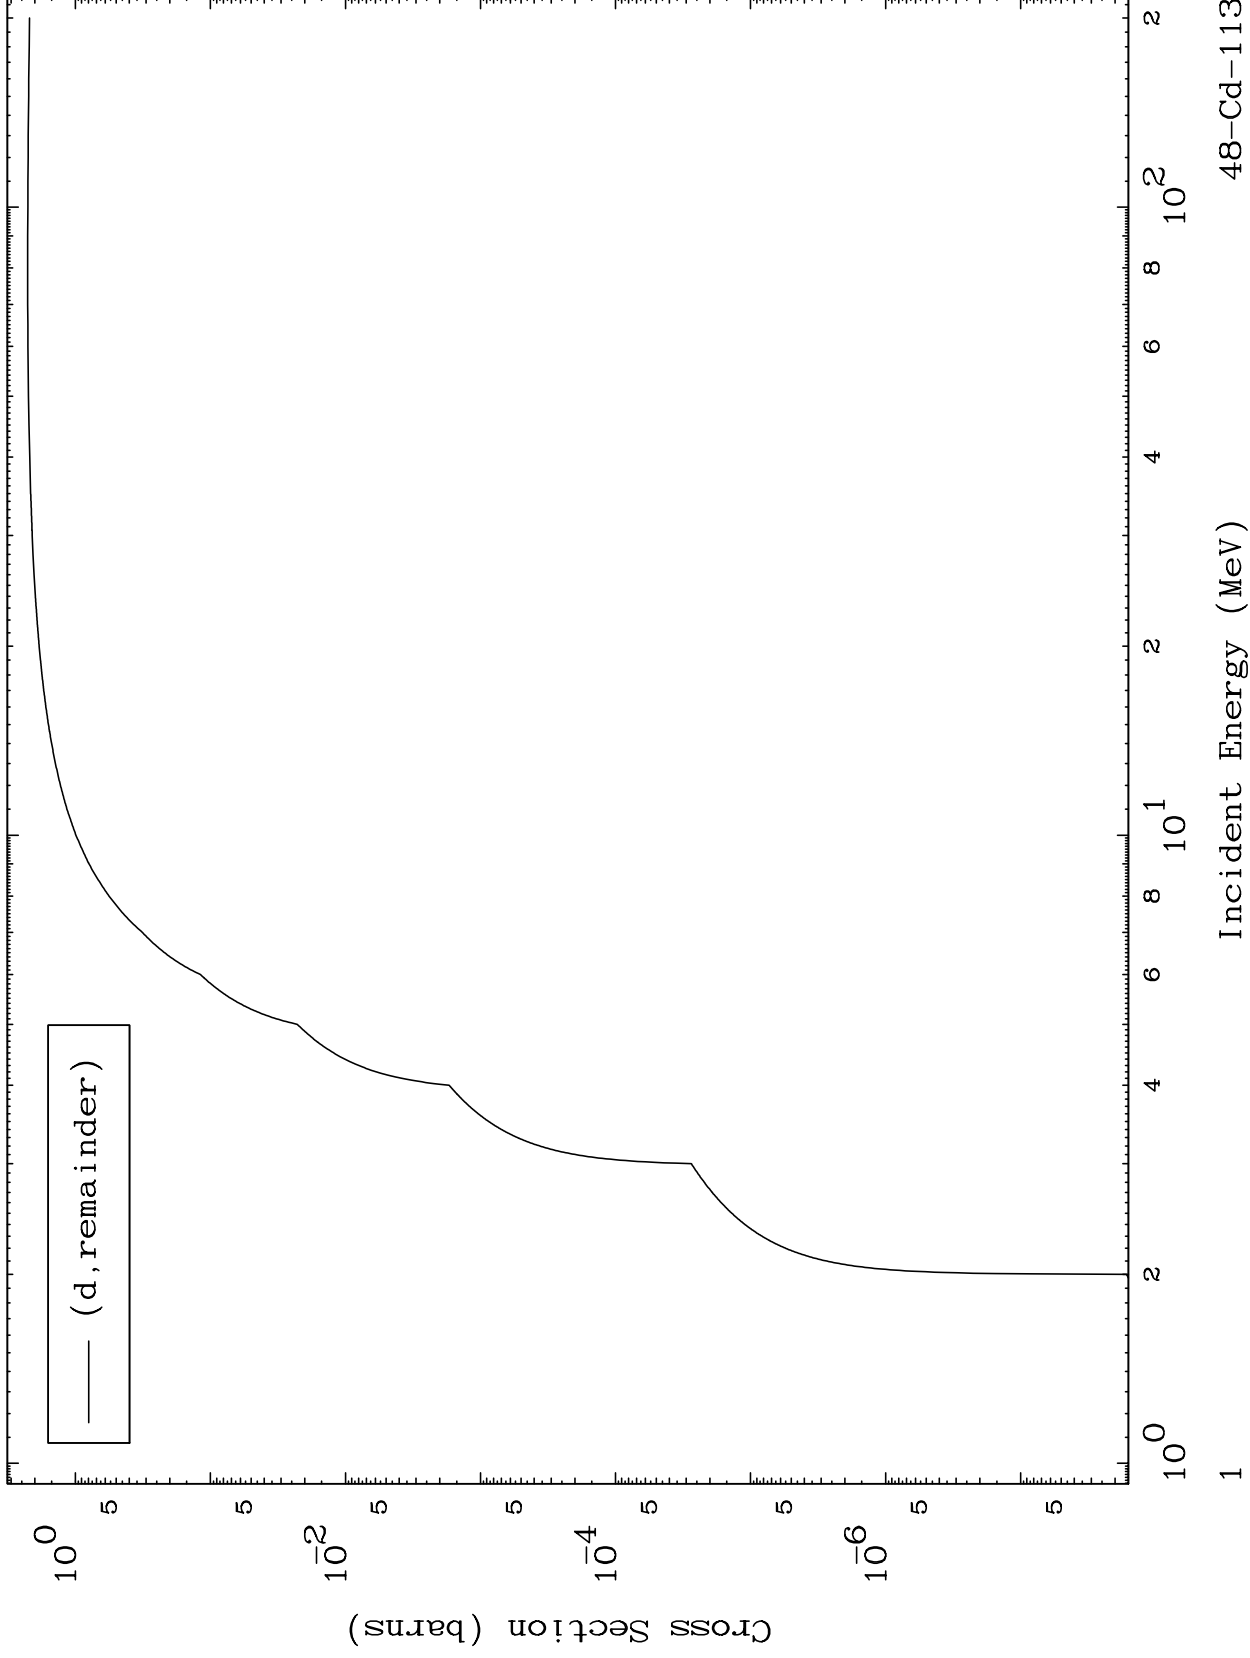

Press Mouse Button to Start

MAT 4846

Deuteron Major  
0 Kelvin Cross Sections

48-Cd-113

48-Cd-113