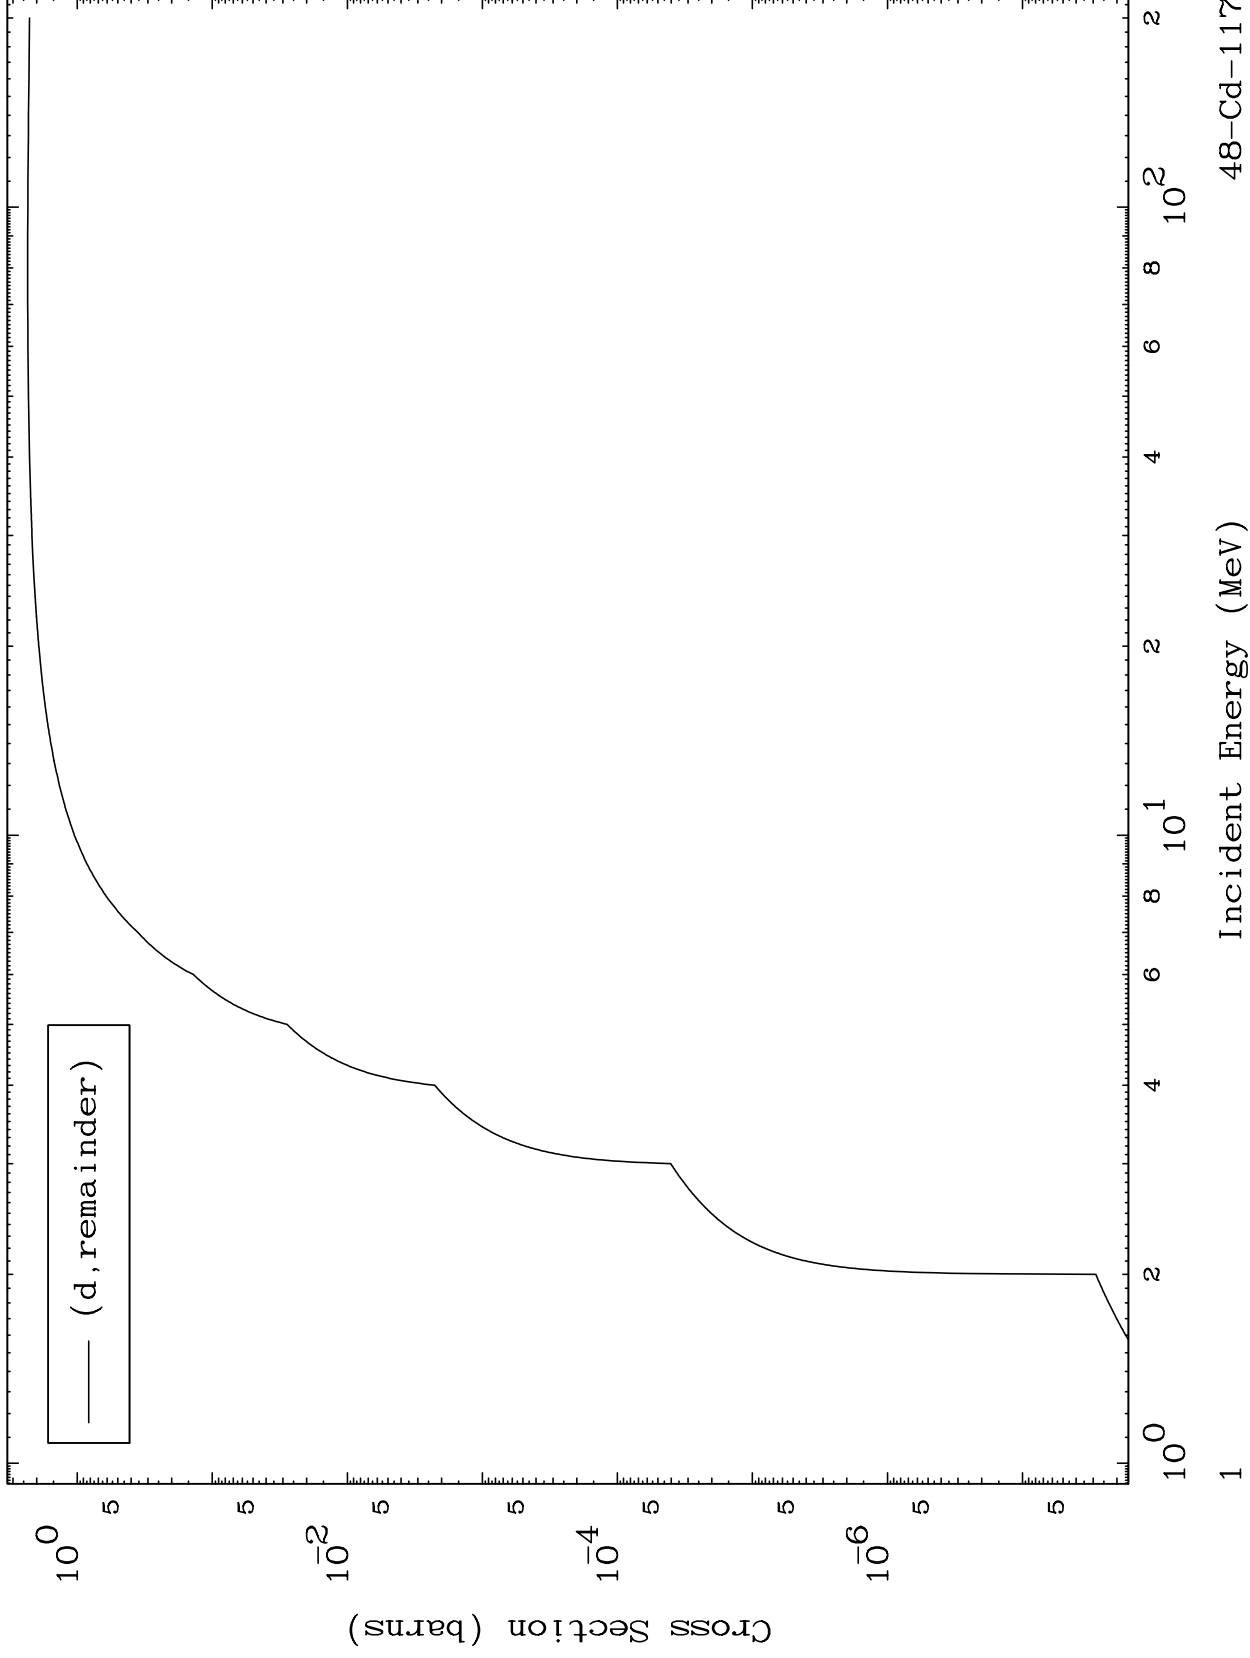

Press Mouse Button to Start

MAT 4859

Deuteron Major
0 Kelvin Cross Sections

48-Cd-117

48-Cd-117