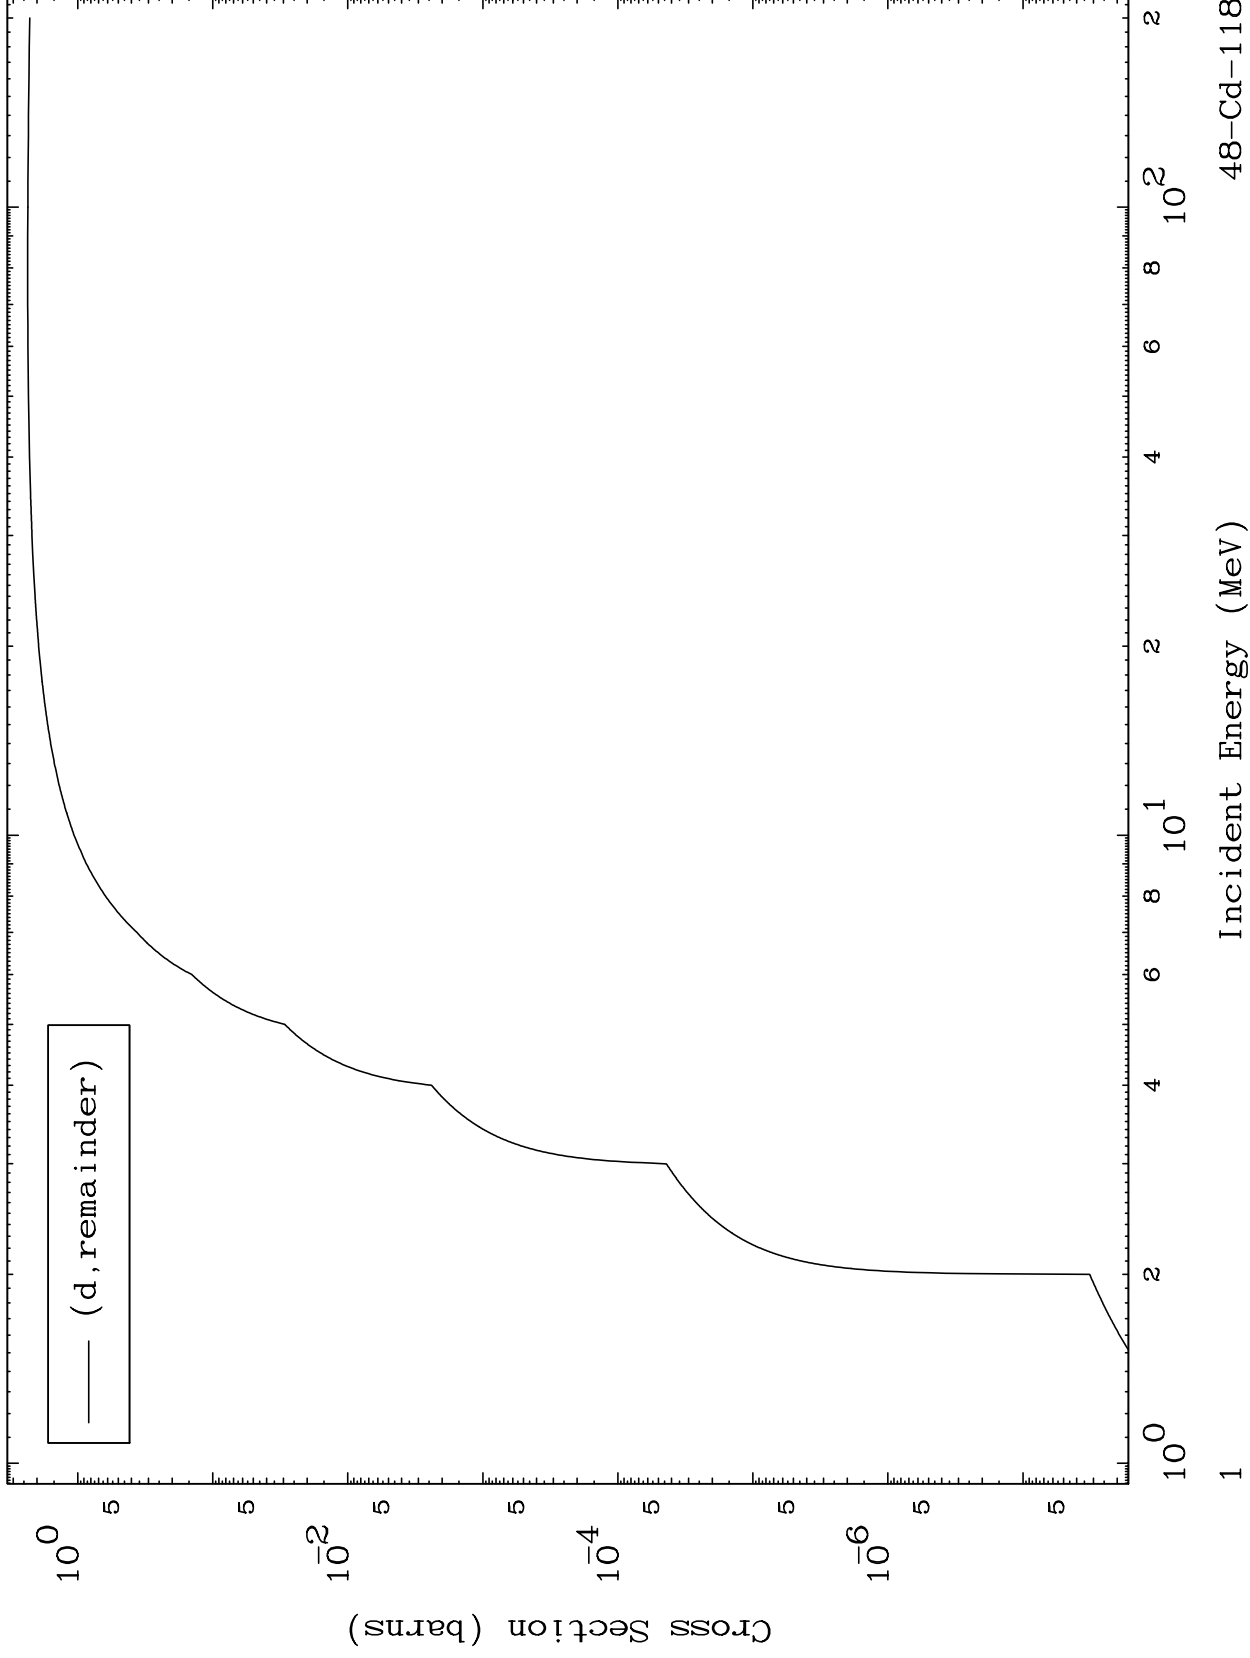

Press Mouse Button to Start

MAT 4861

Deuteron Major
0 Kelvin Cross Sections

48-Cd-118

48-Cd-118