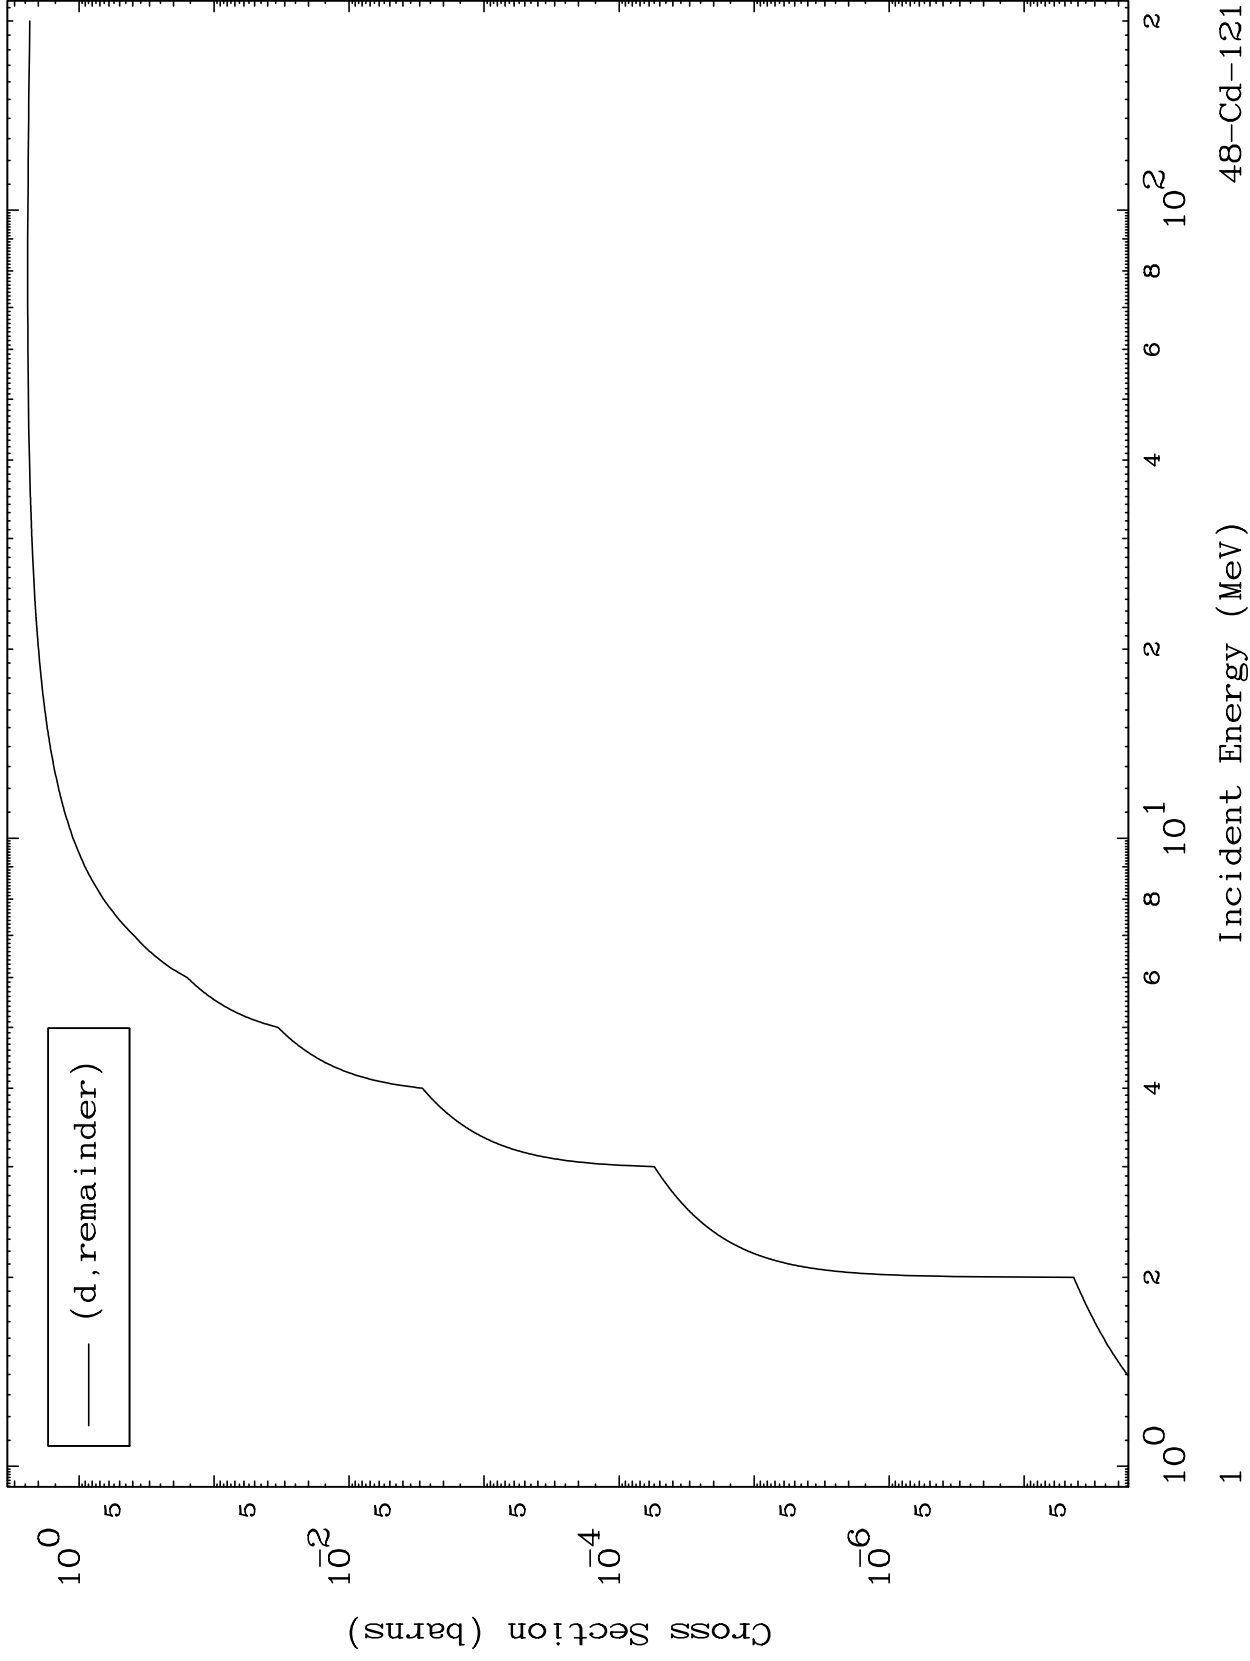

Press Mouse Button to Start

MAT 4871

Deuteron Major  
0 Kelvin Cross Sections

48-Cd-121

48-Cd-121