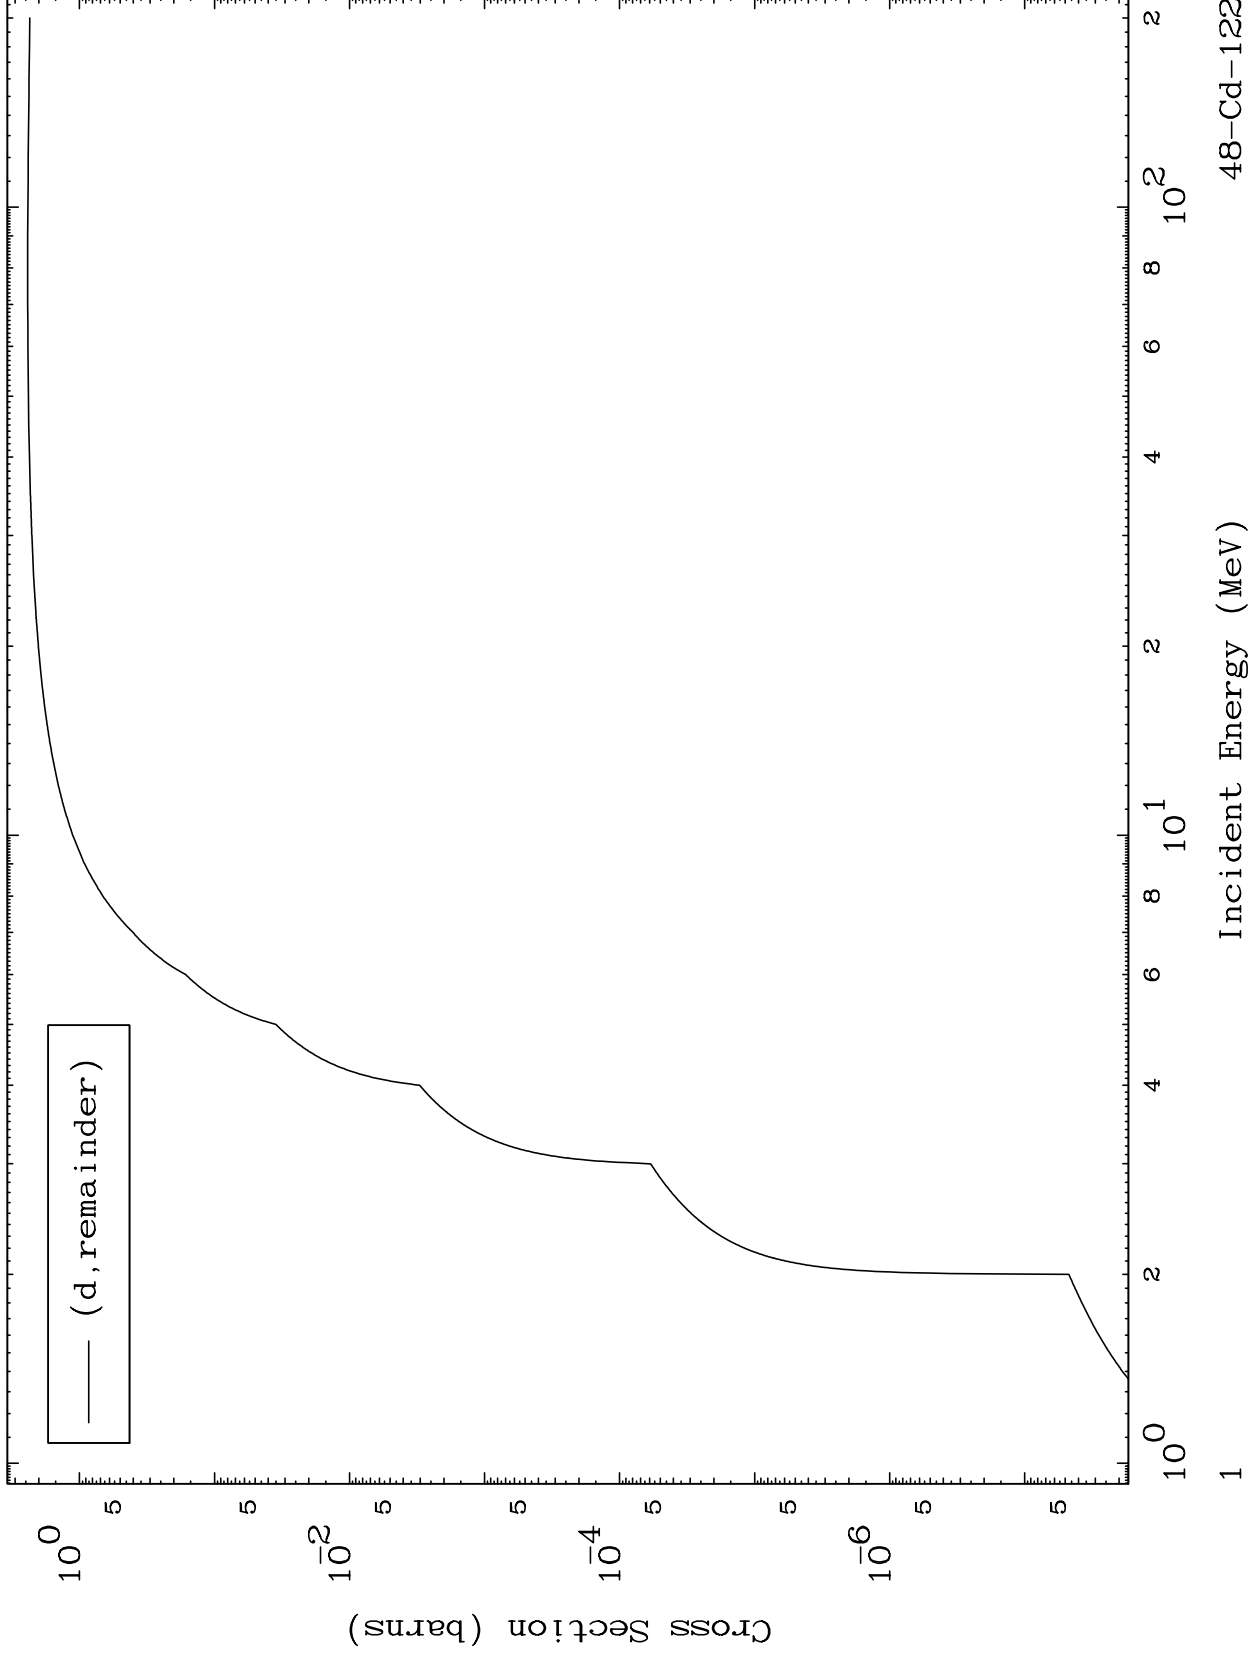

Press Mouse Button to Start

MAT 4873

Deuteron Major  
0 Kelvin Cross Sections

48-Cd-122

48-Cd-122