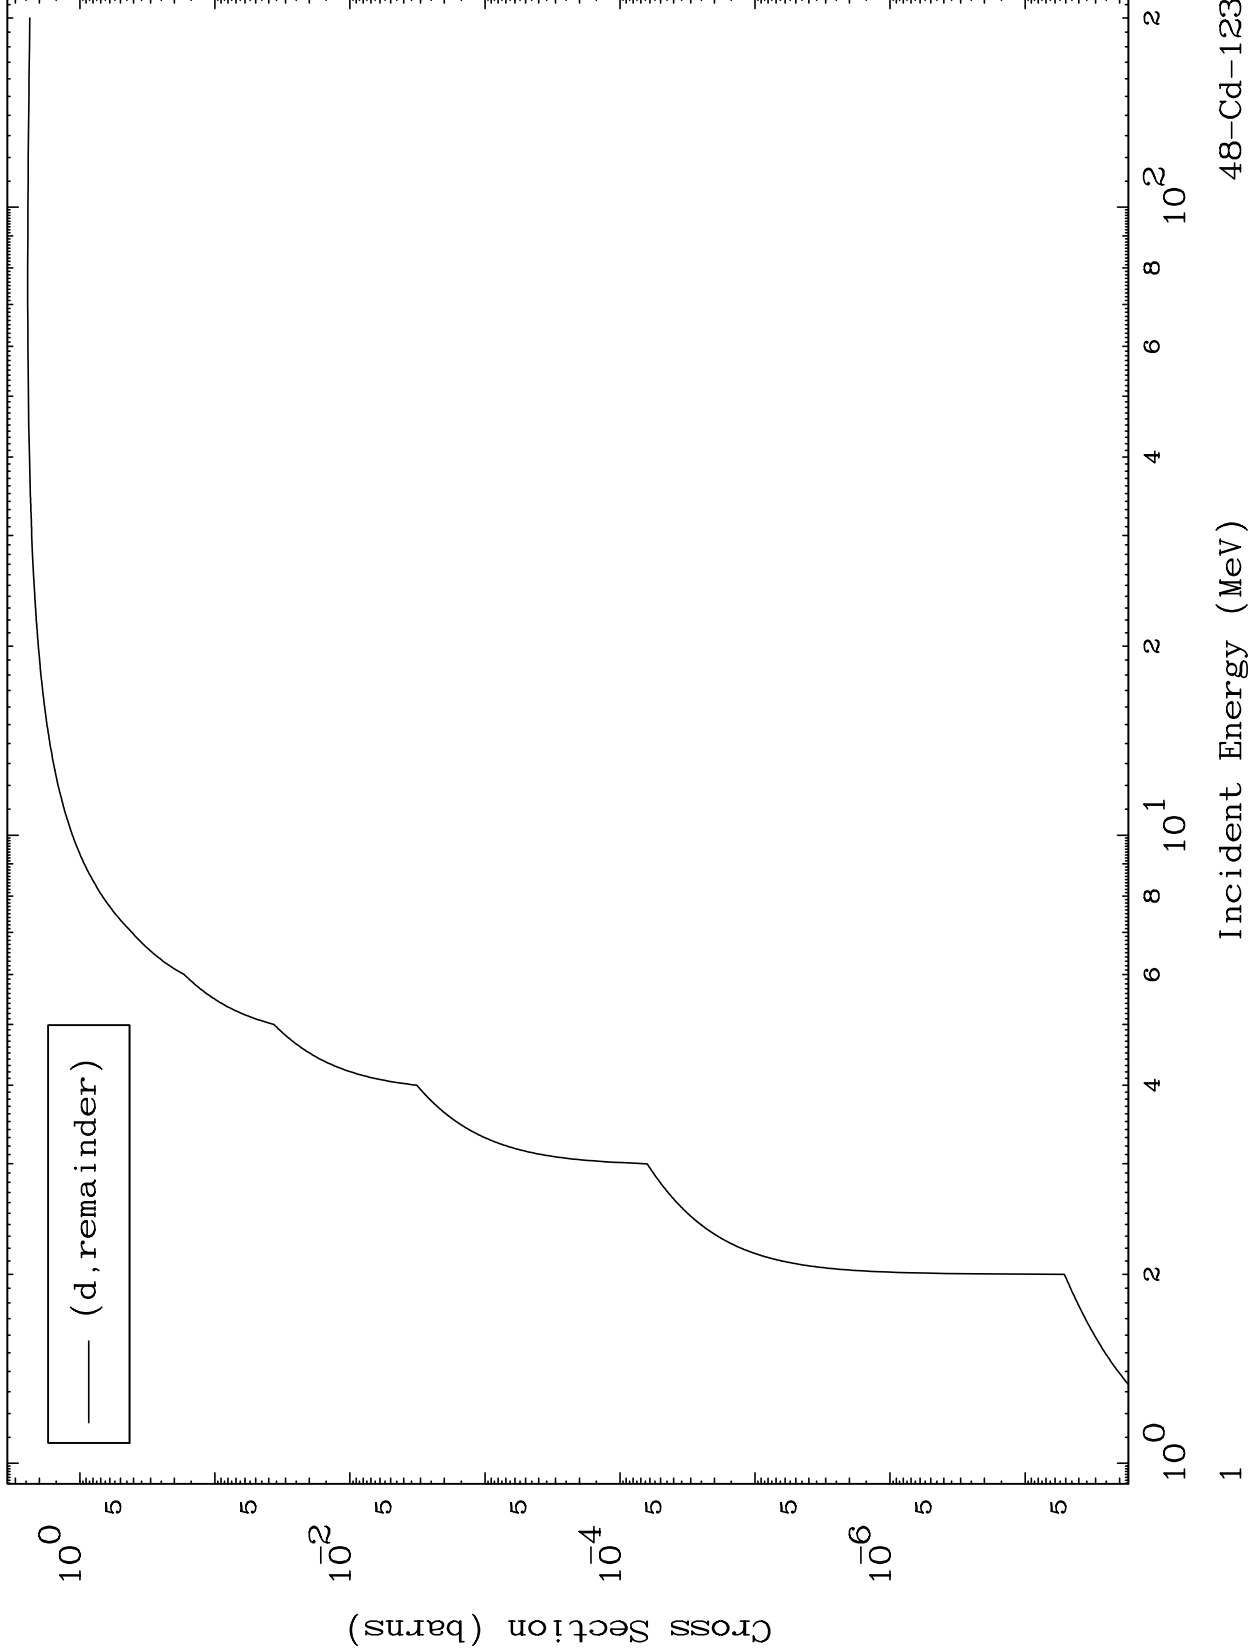

Press Mouse Button to Start

MAT 4876

Deuteron Major
0 Kelvin Cross Sections

48-Cd-123

Incident Energy (MeV)

48-Cd-123