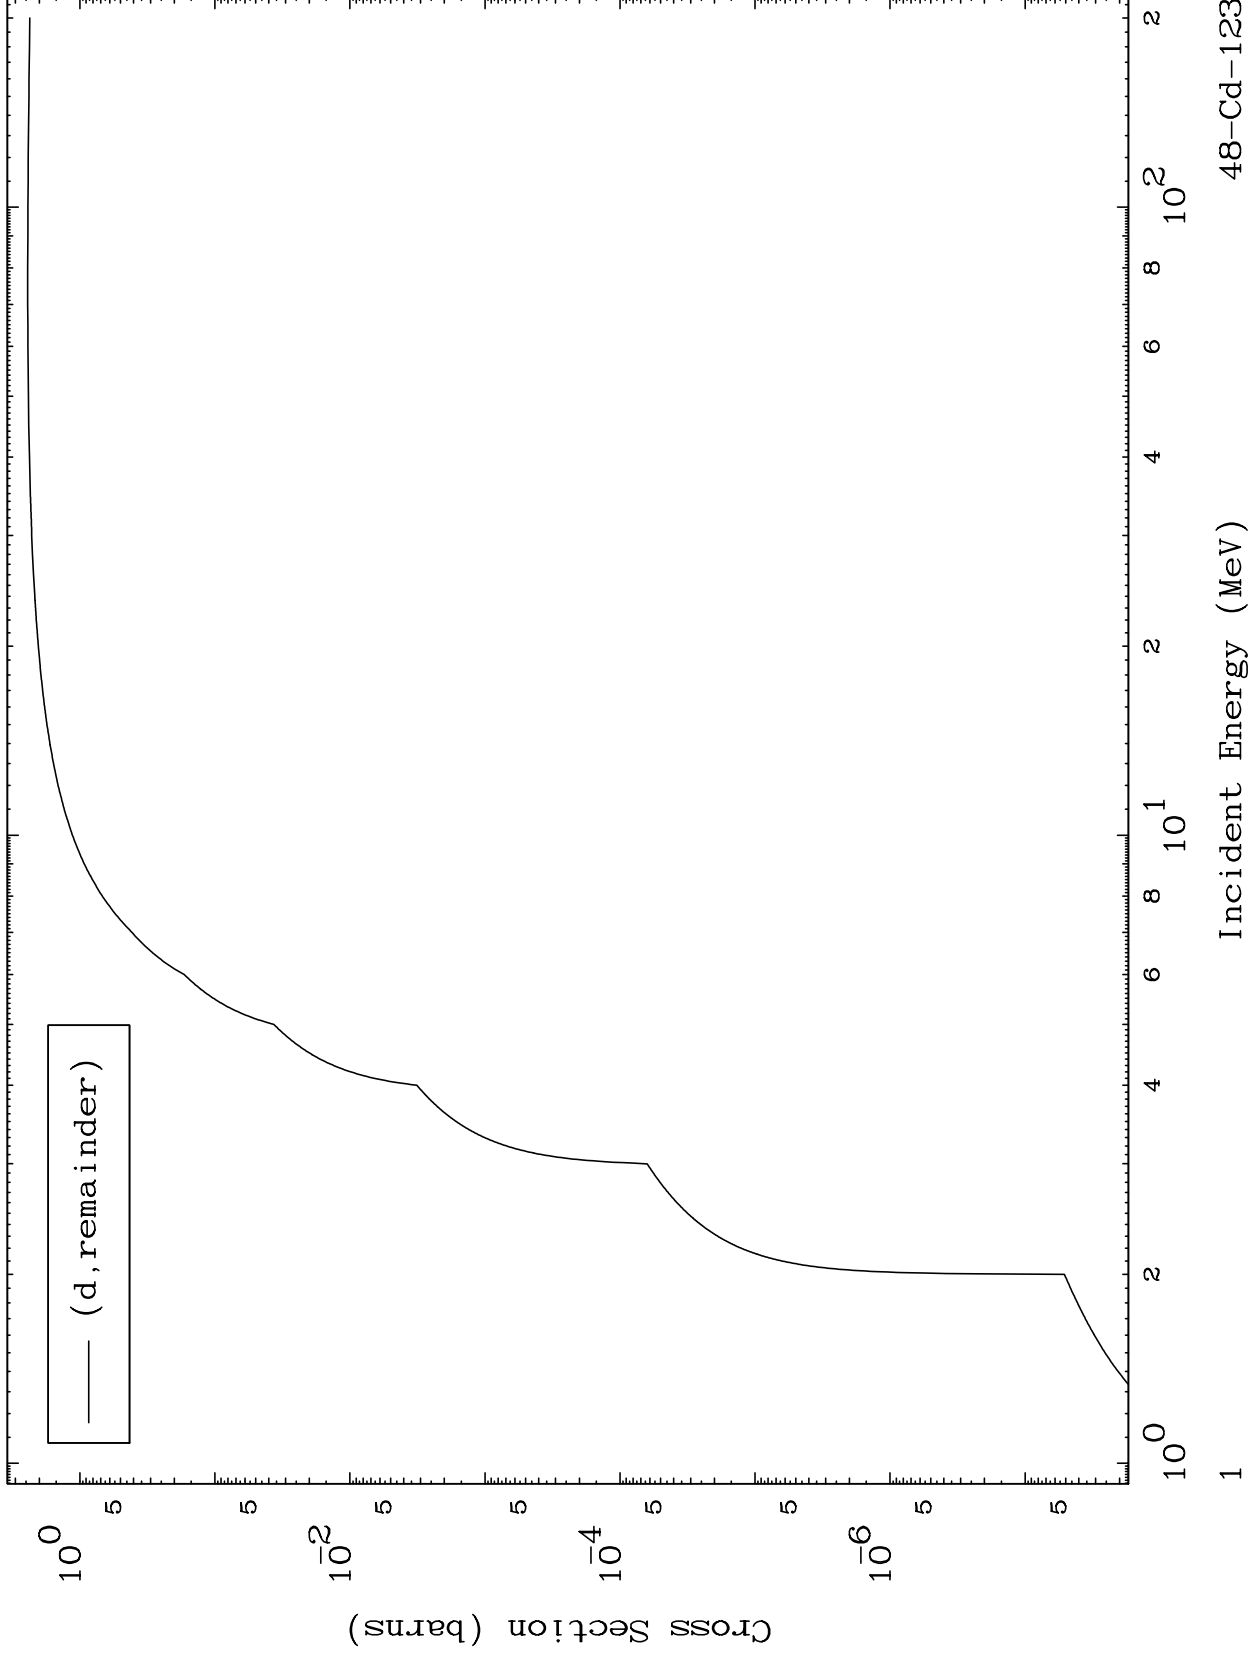

Press Mouse Button to Start

MAT 4877

Deuteron Major
0 Kelvin Cross Sections

48-Cd-123

48-Cd-123