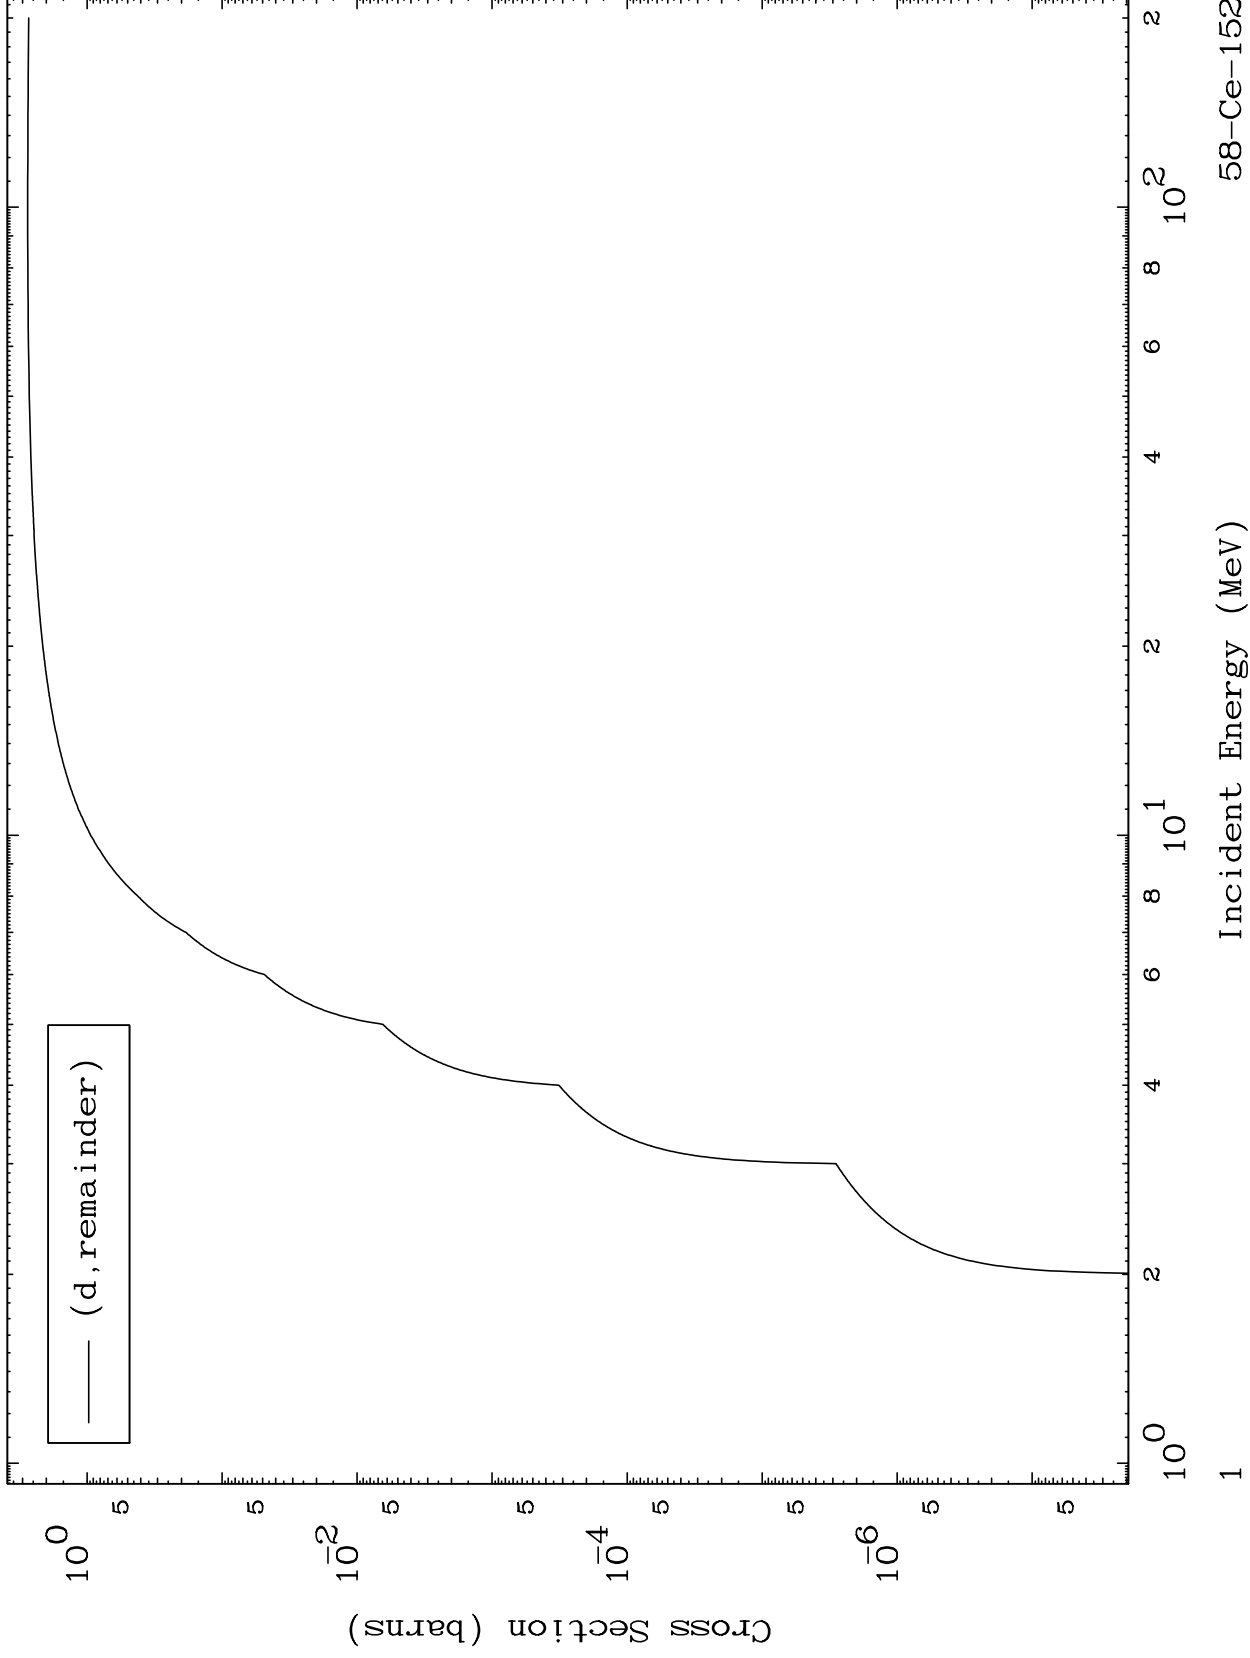

Press Mouse Button to Start

MAT 5873

Deuteron Major
0 Kelvin Cross Sections

58-Ce-152

58-Ce-152