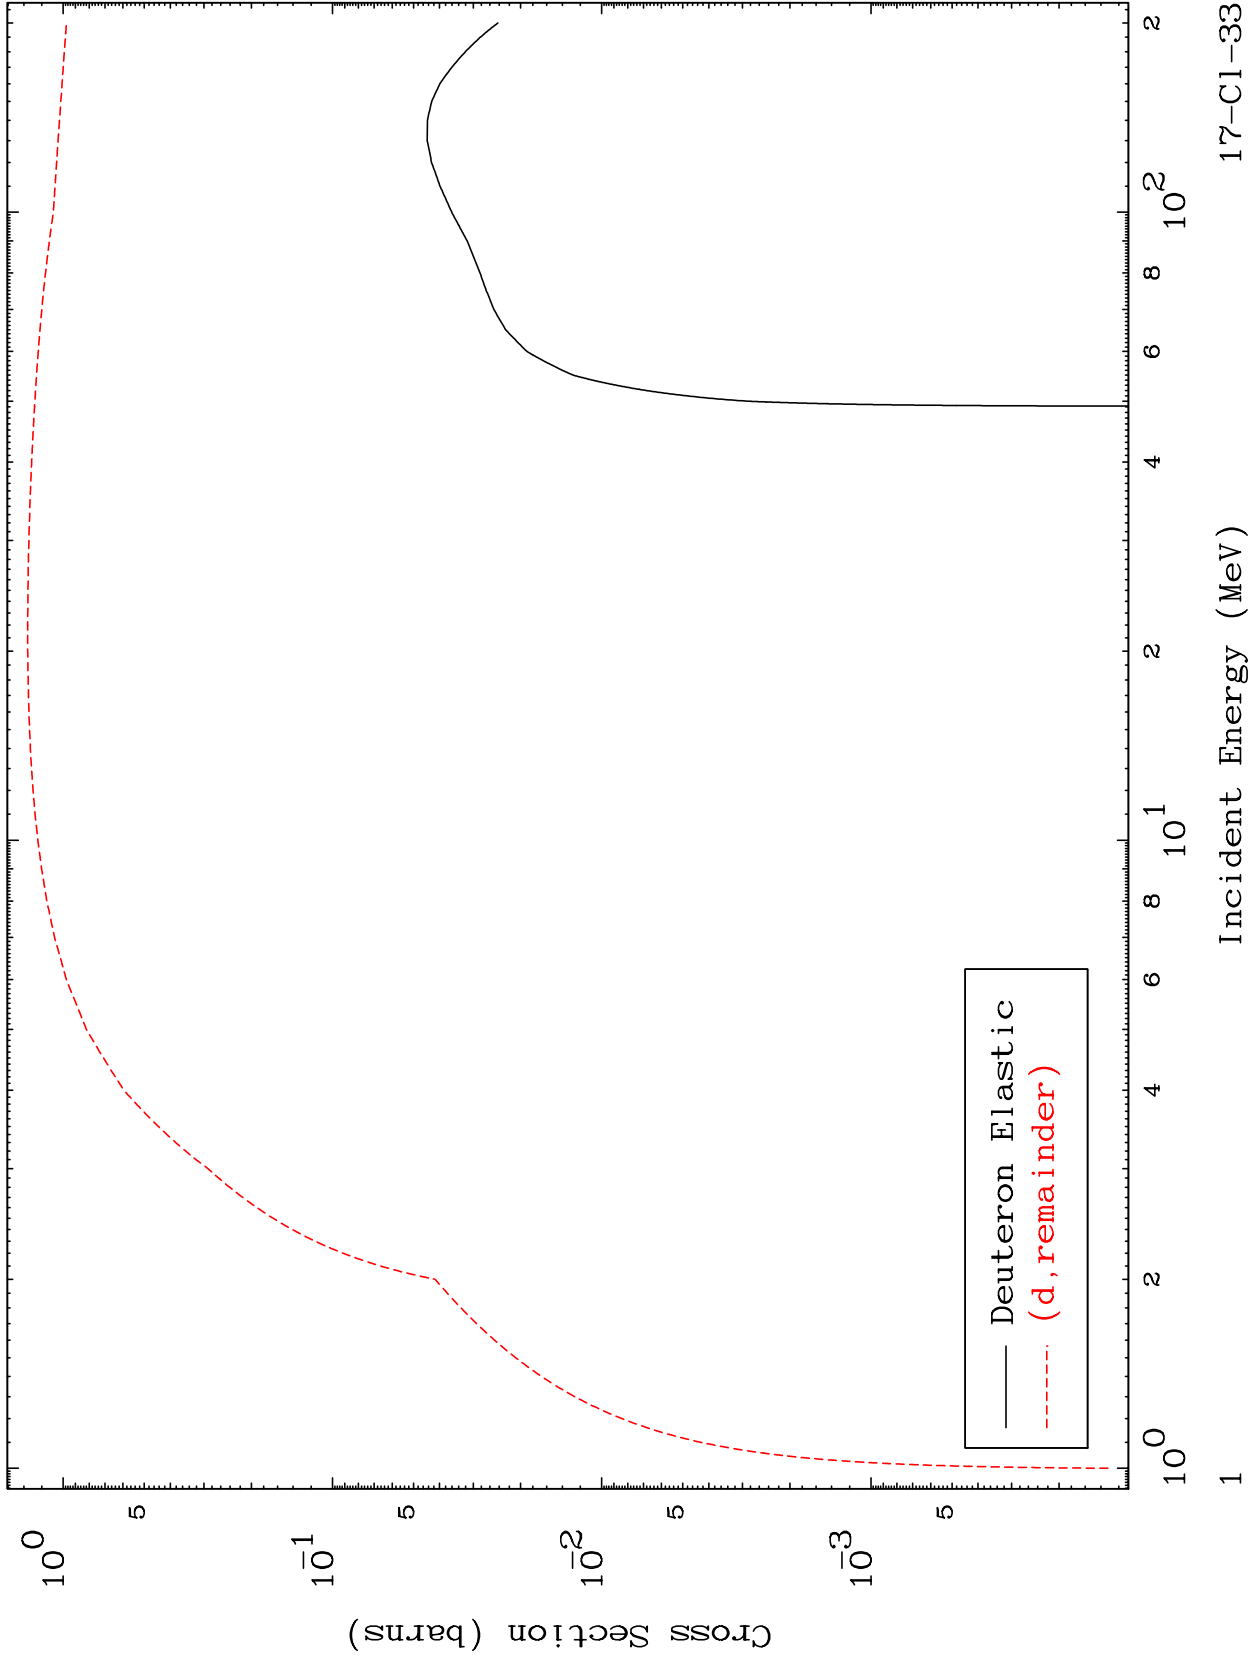

Press Mouse Button to Start

MAT 1719

Deuteron Major
0 Kelvin Cross Sections

17-Cl-33

17-Cl-33