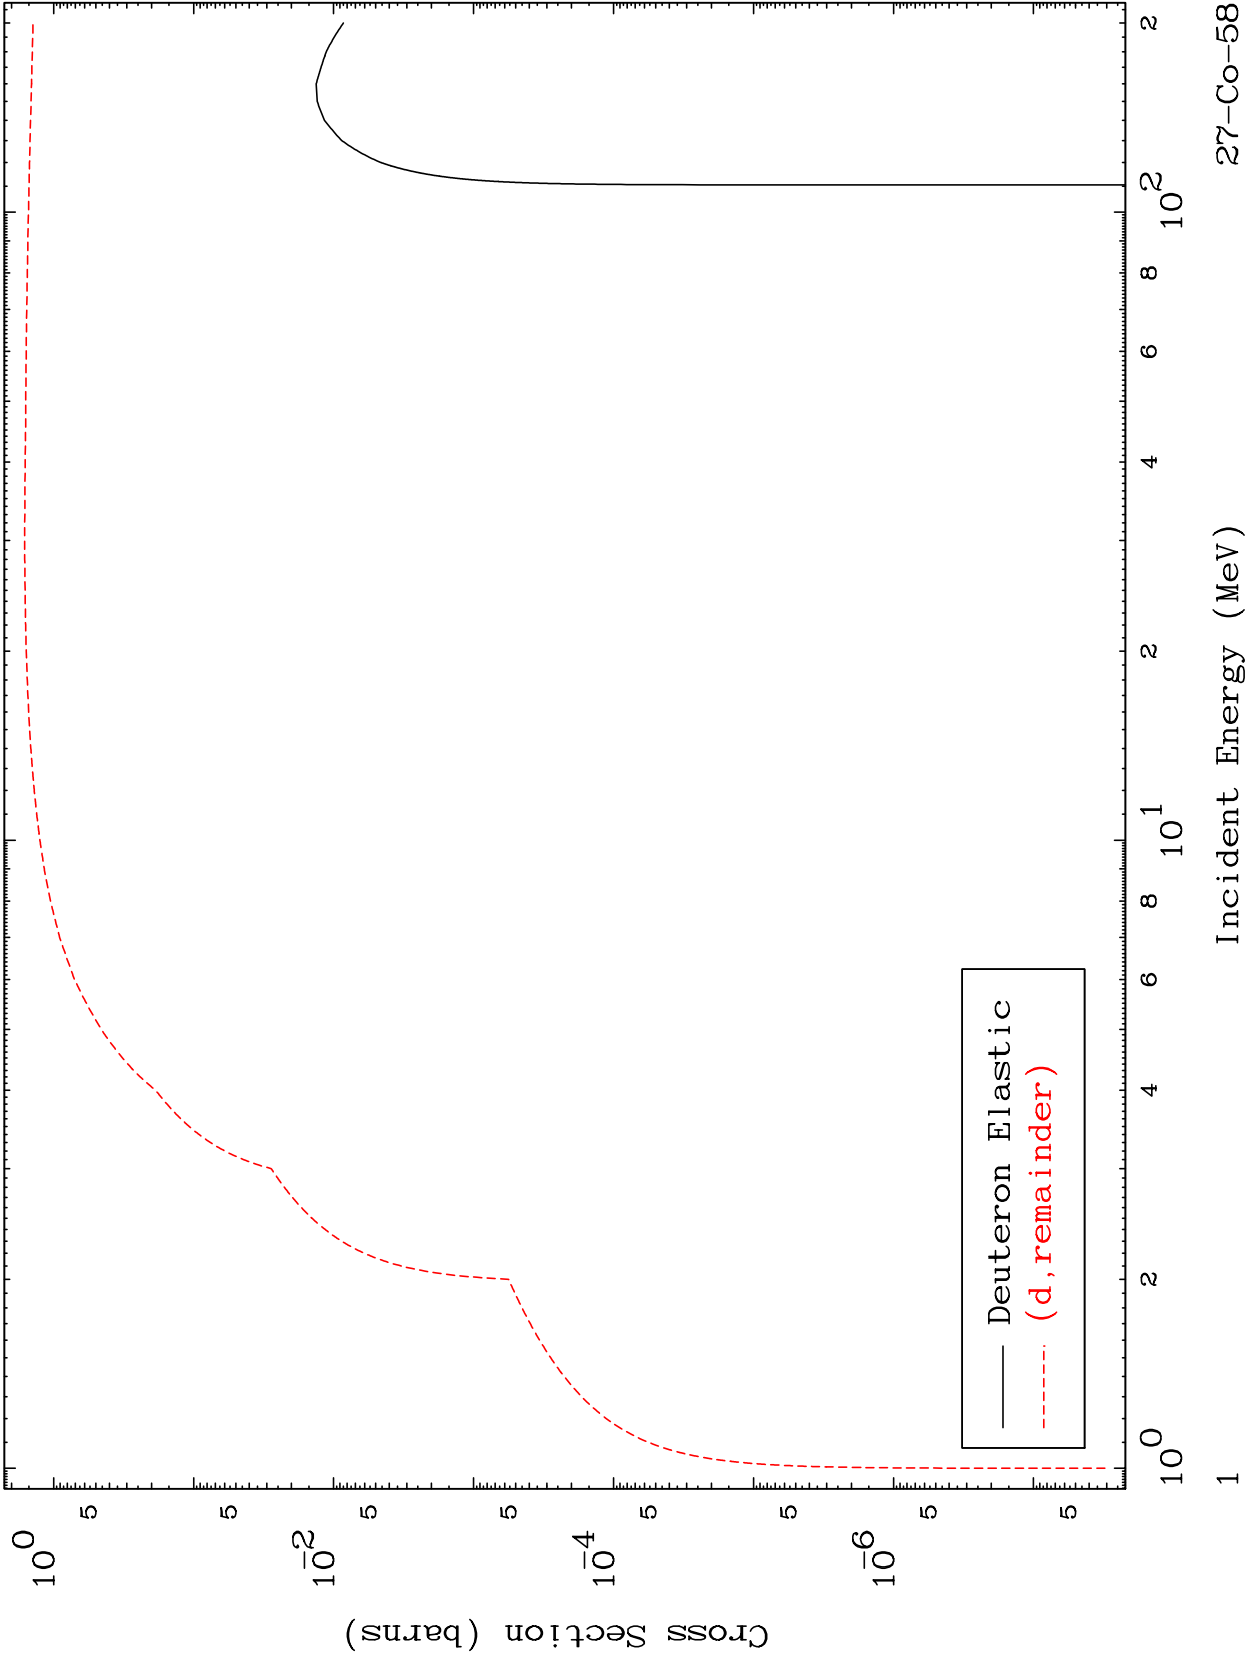

Press Mouse Button to Start

MAT 2722

Deuteron Major  
0 Kelvin Cross Sections

27-Co-58

27-Co-58