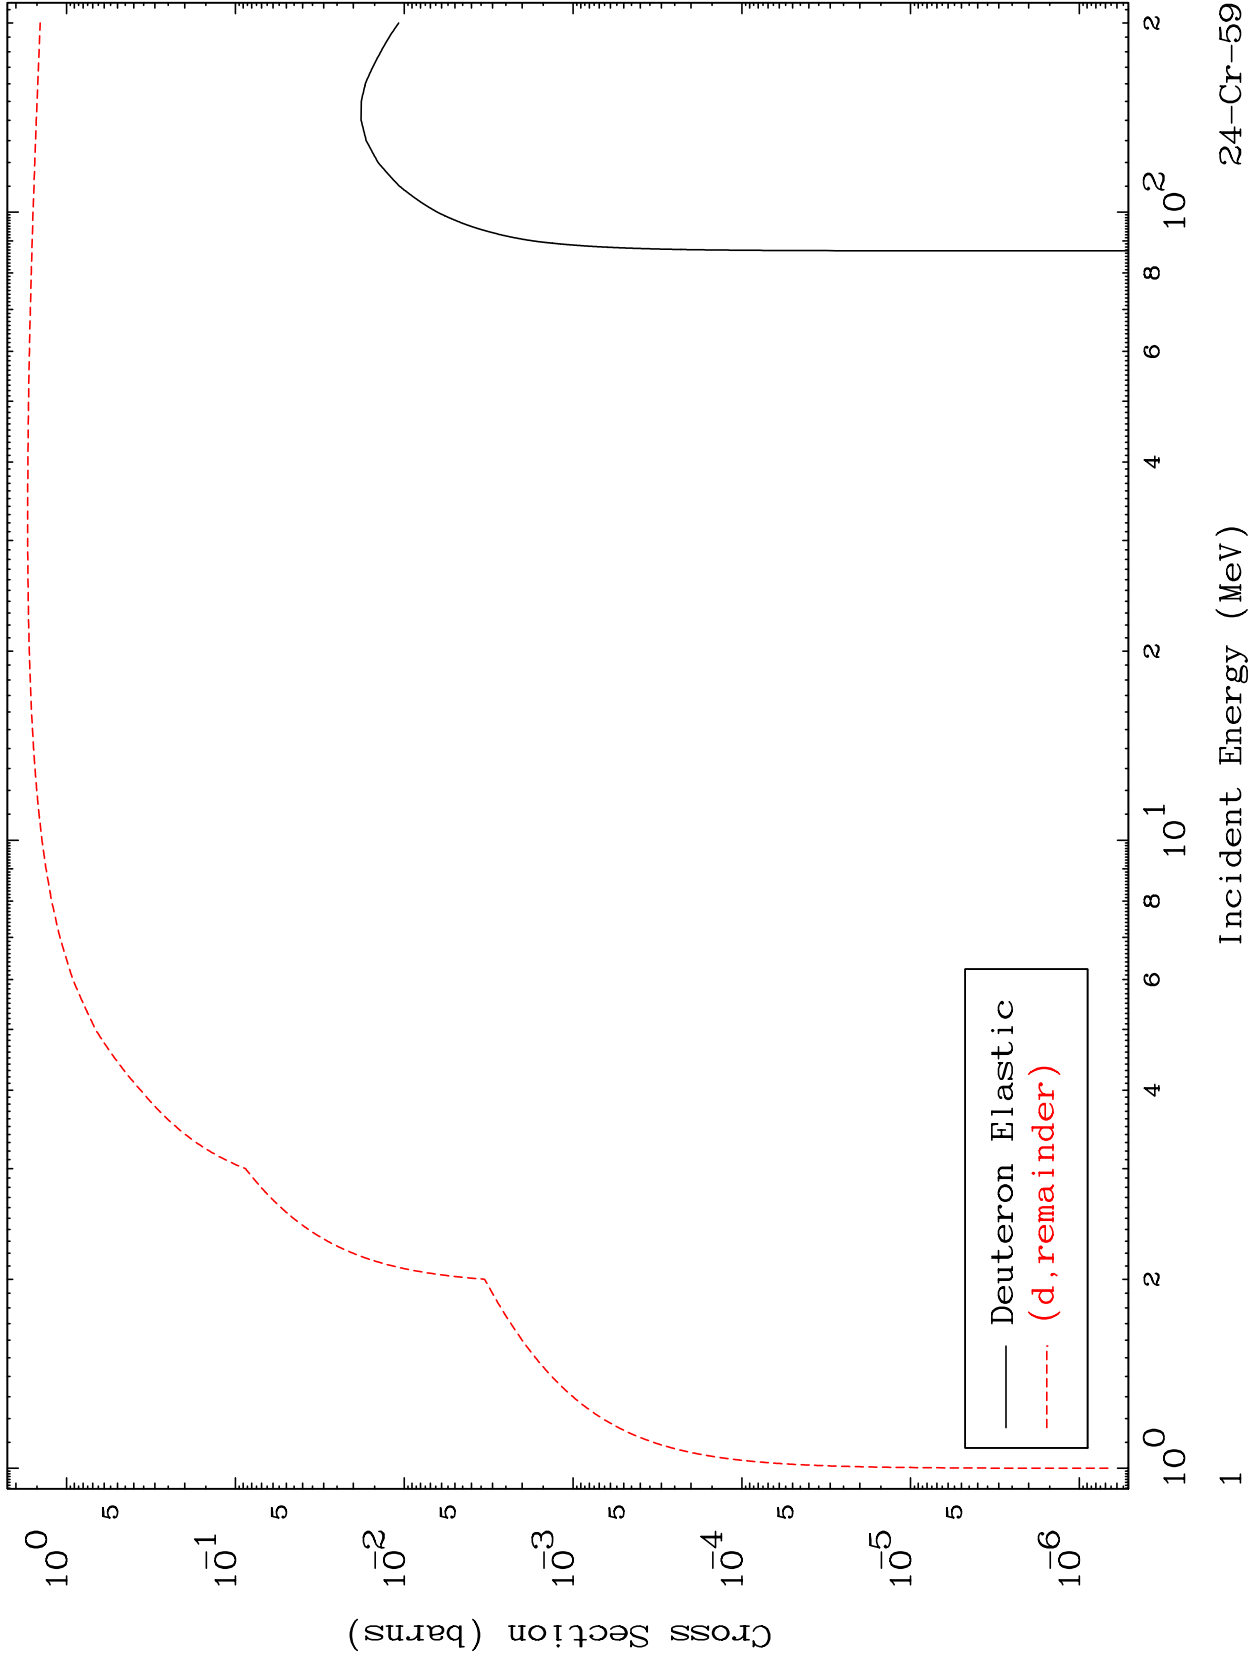

Press Mouse Button to Start

MAT 2452

Deuteron Major
0 Kelvin Cross Sections

24-Cr-59

24-Cr-59