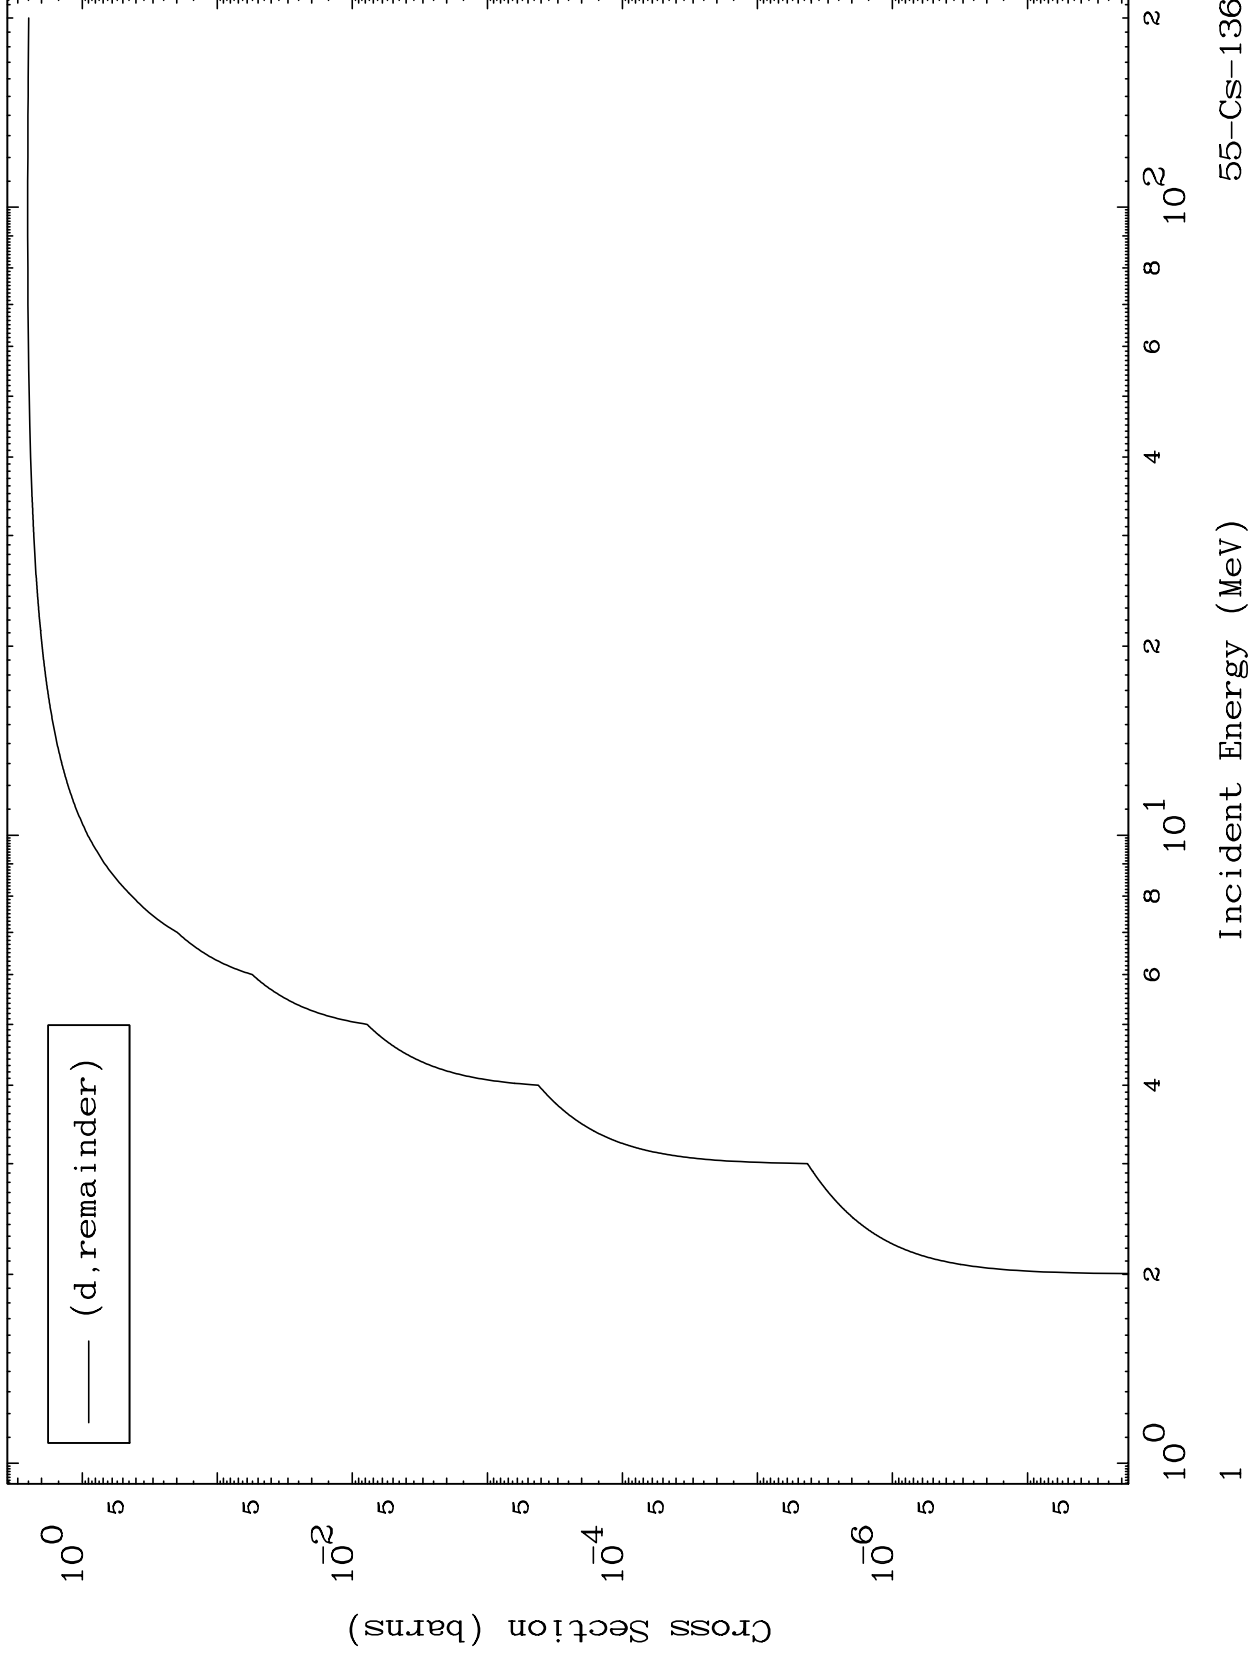

Press Mouse Button to Start

MAT 5534

Deuteron Major
0 Kelvin Cross Sections

55-Cs-136

55-Cs-136