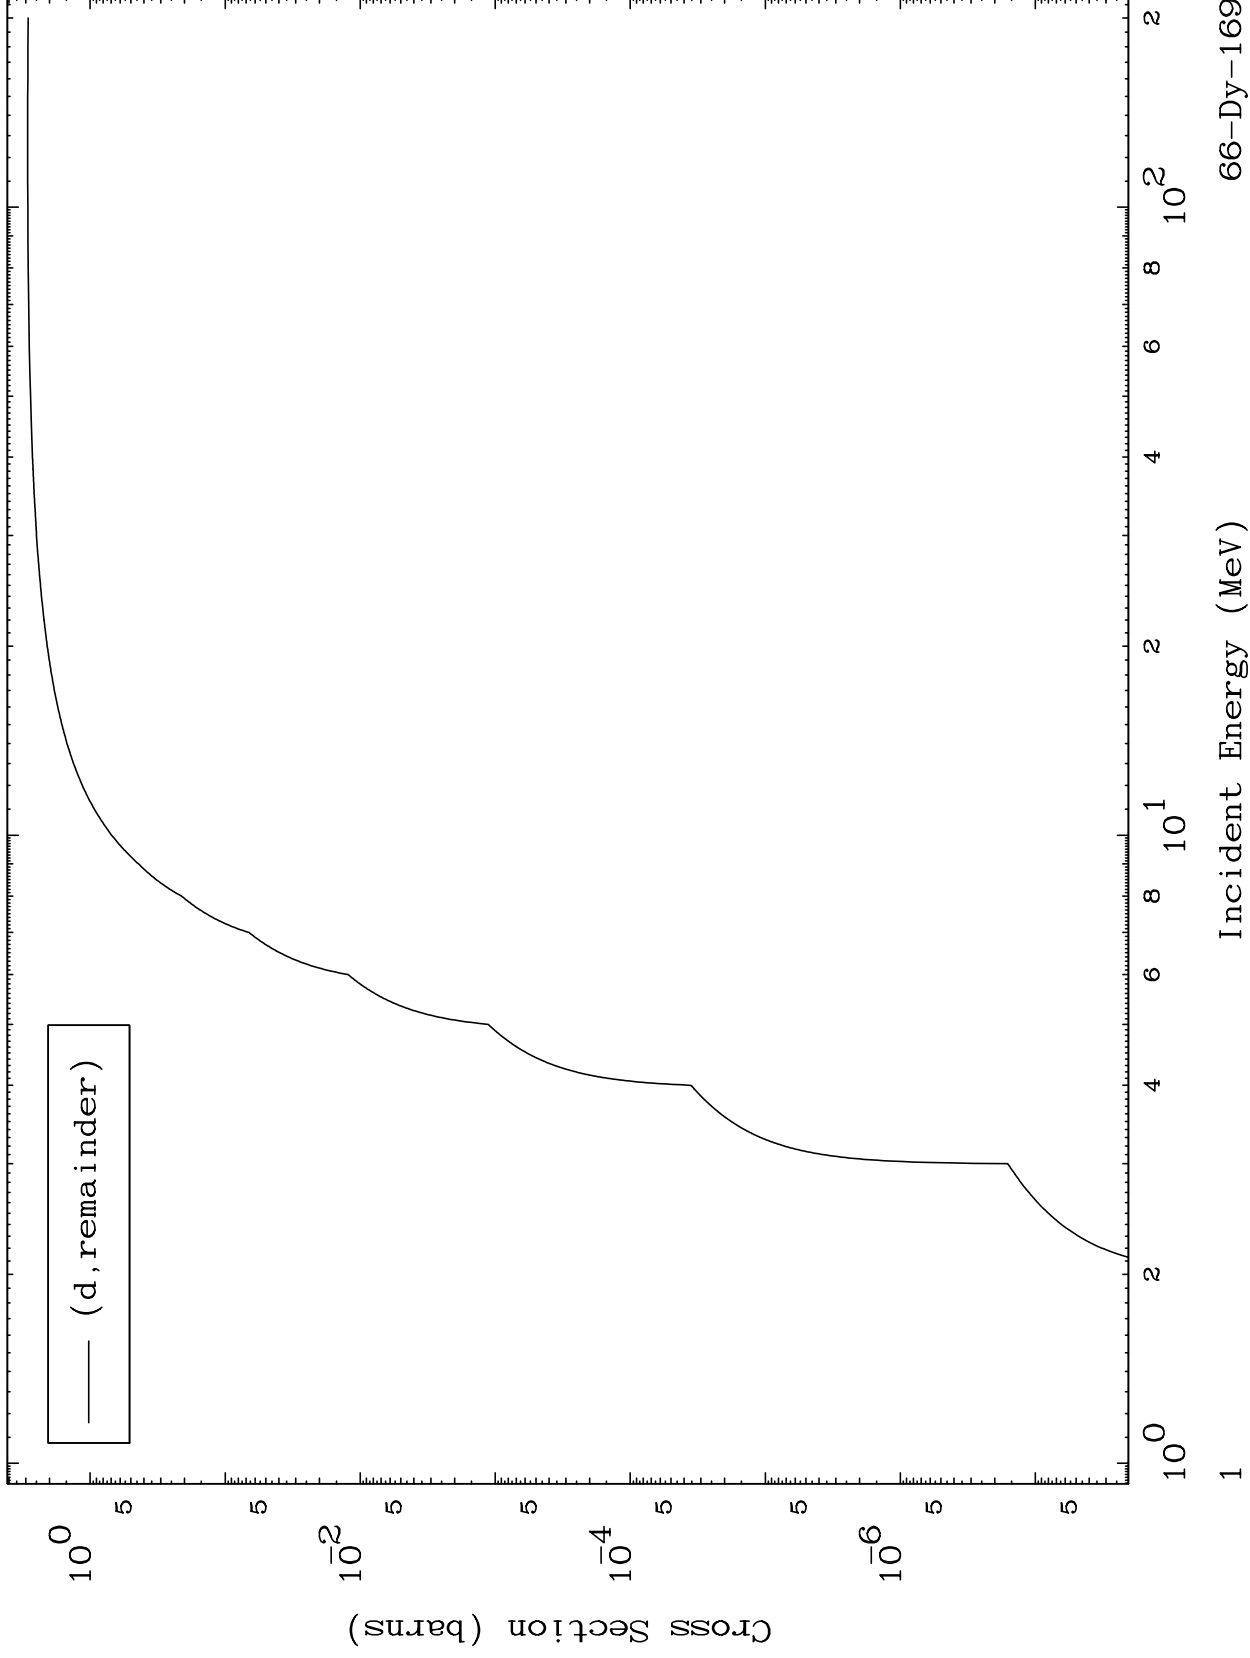

Press Mouse Button to Start

MAT 6664

Deuteron Major
0 Kelvin Cross Sections

66-Dy-169

66-Dy-169