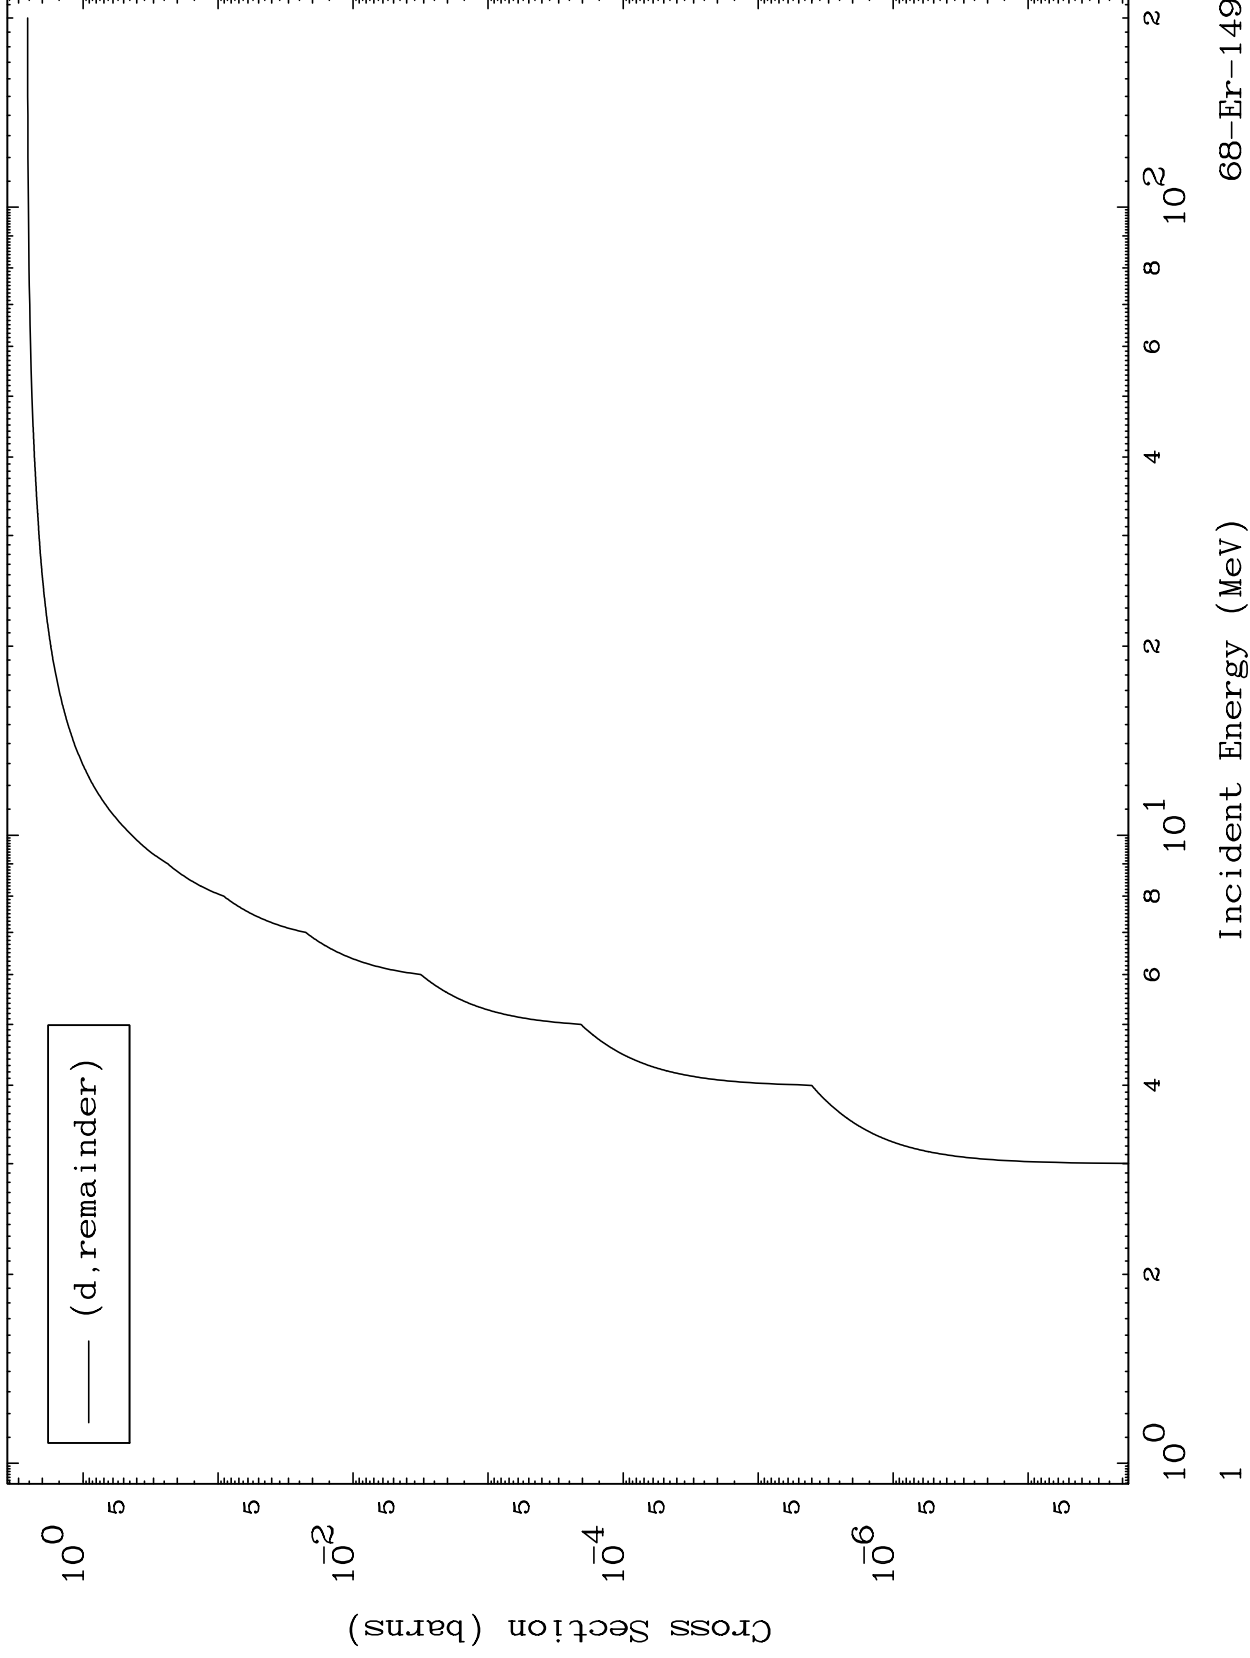

Press Mouse Button to Start

MAT 6787

Deuteron Major
0 Kelvin Cross Sections

68-Er-149

68-Er-149