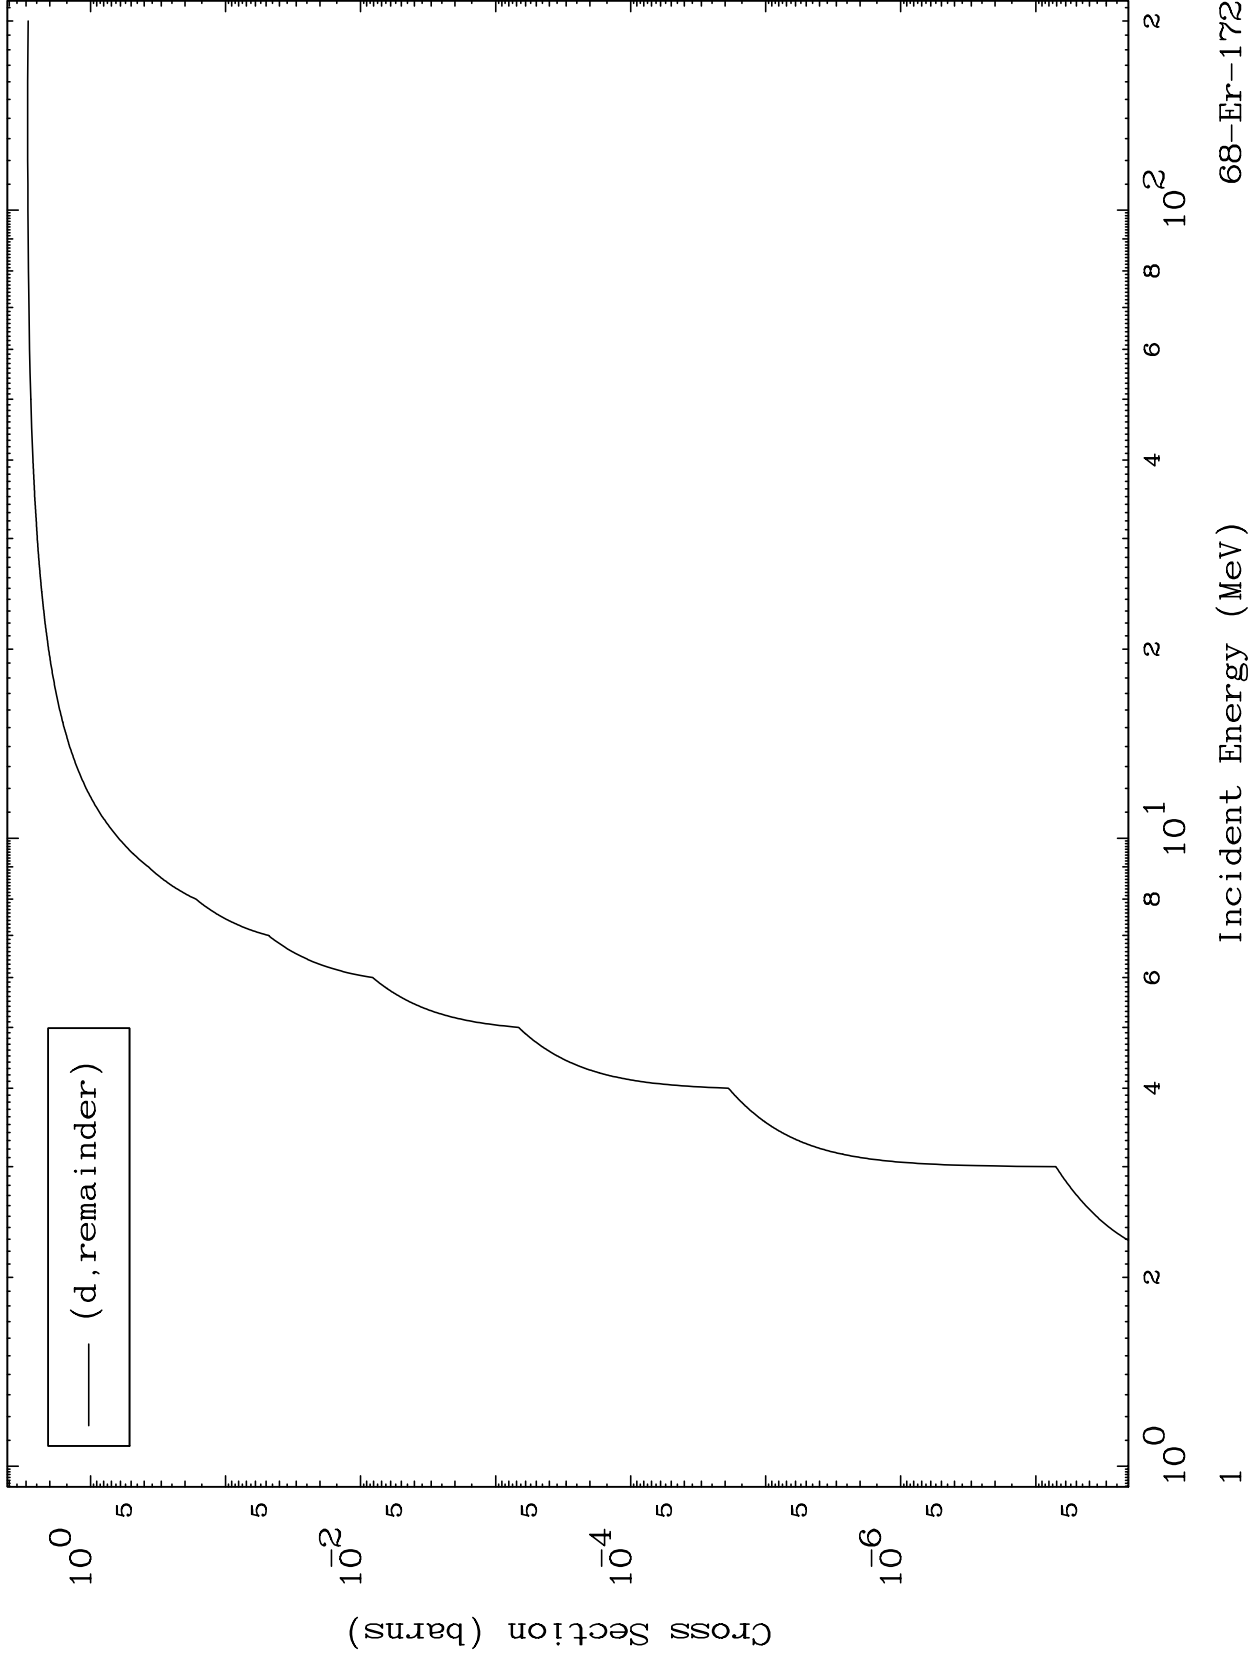

Press Mouse Button to Start

MAT 6855

Deuteron Major
0 Kelvin Cross Sections

68-Er-172

68-Er-172