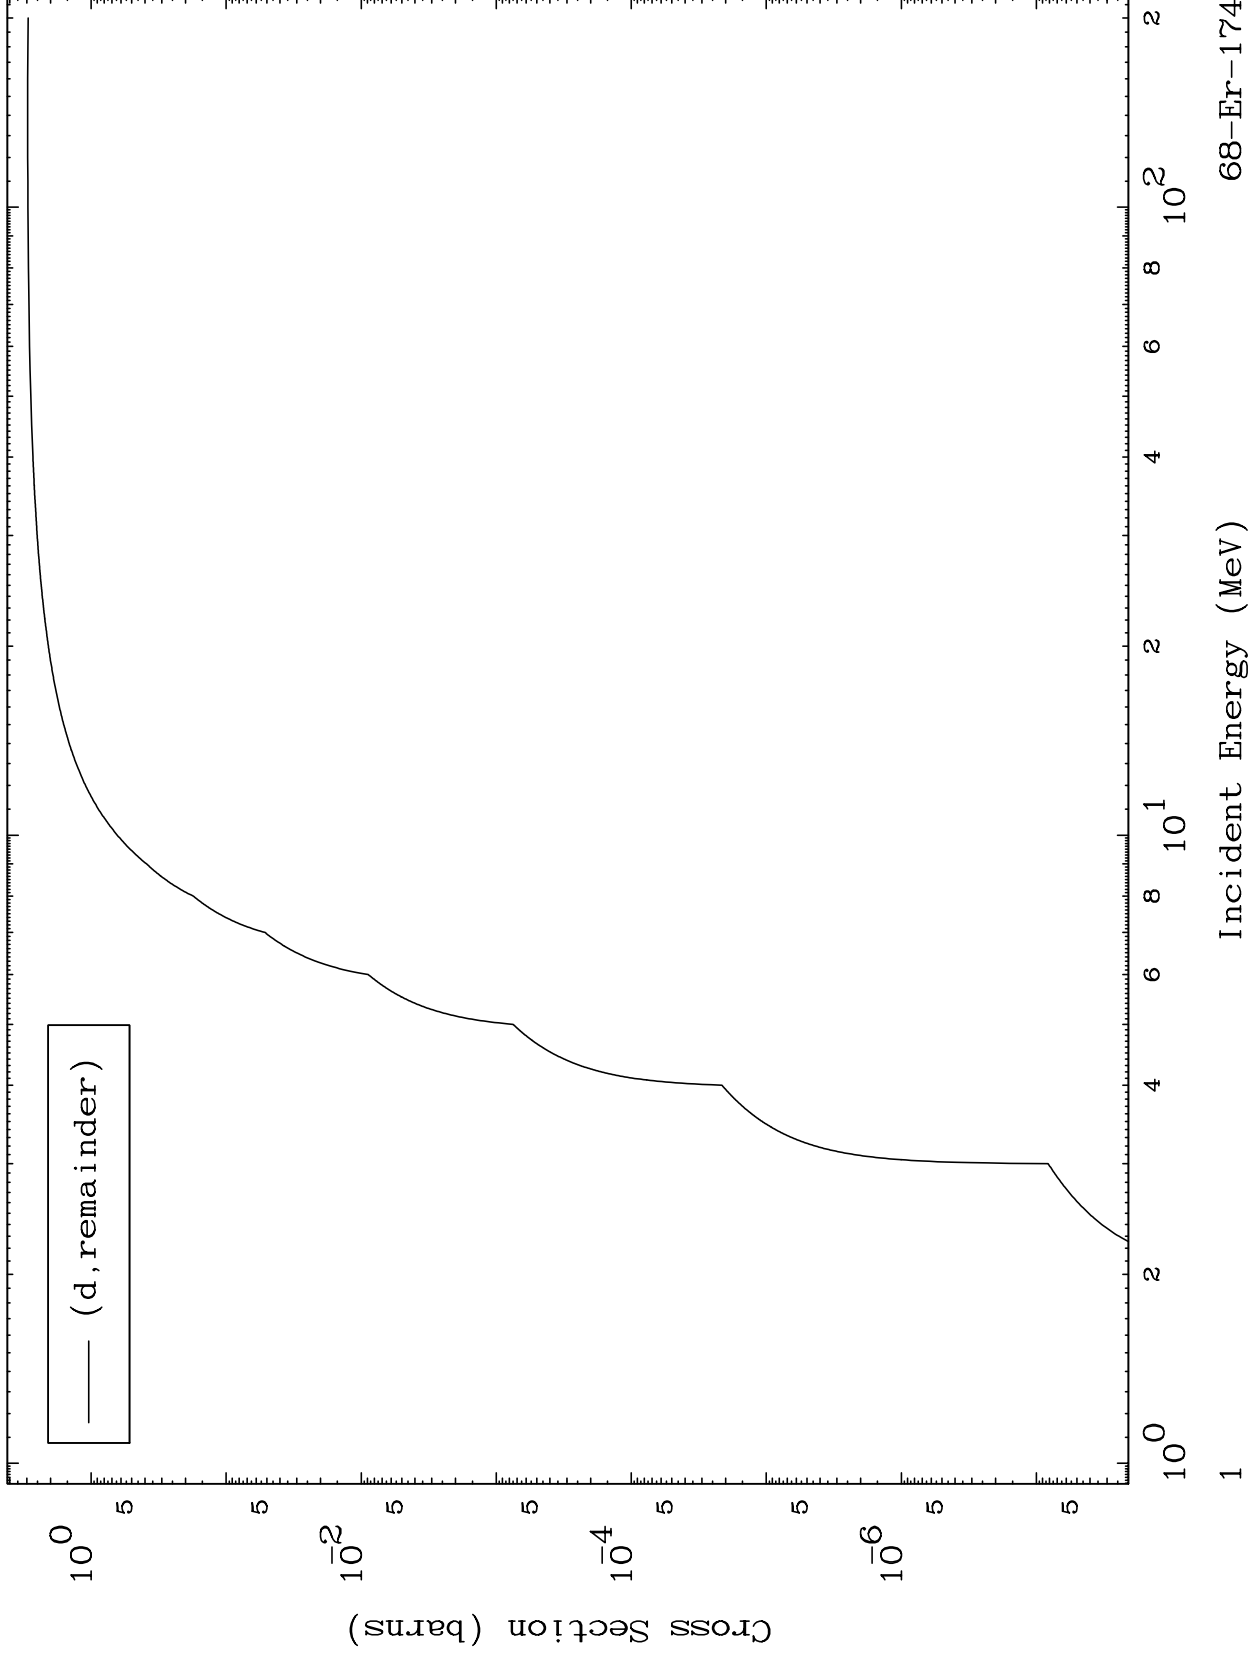

Press Mouse Button to Start

MAT 6861

Deuteron Major  
0 Kelvin Cross Sections

68-Er-174

68-Er-174