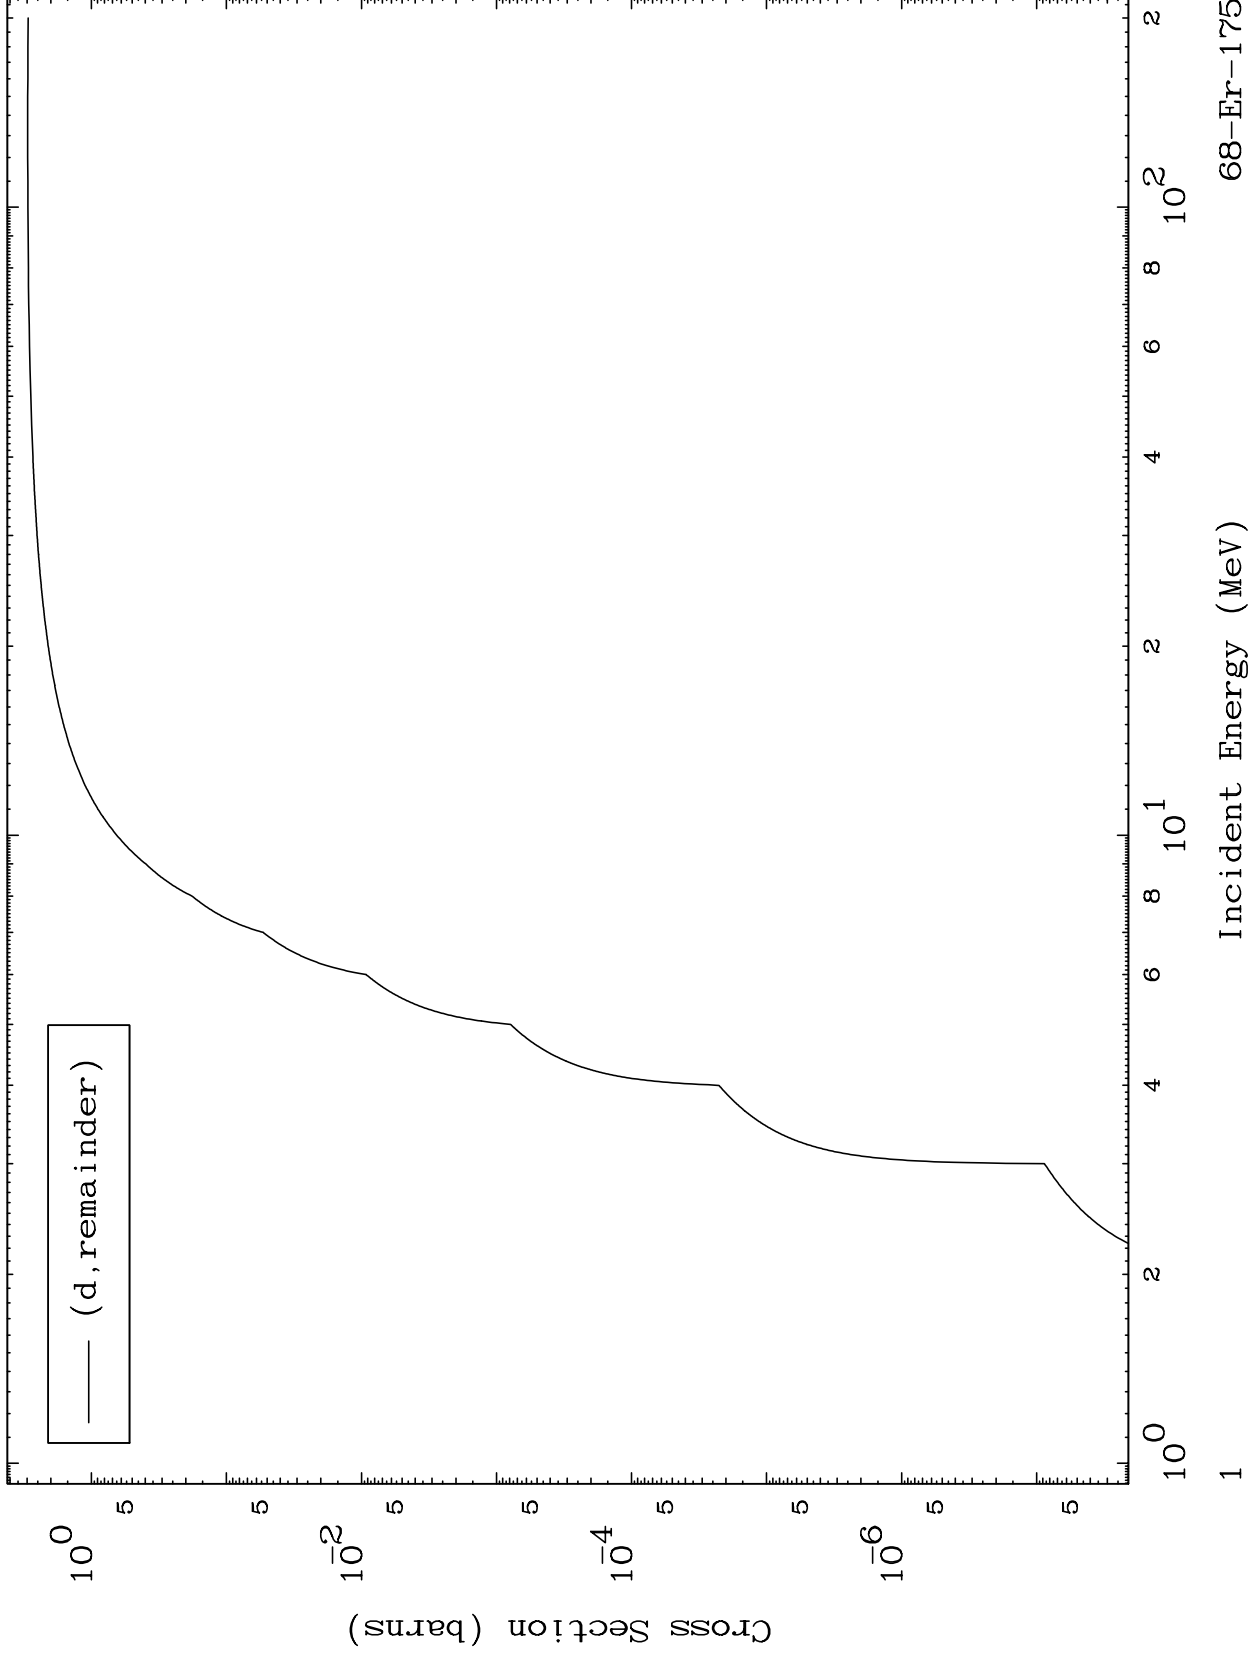

Press Mouse Button to Start

MAT 6864

Deuteron Major
0 Kelvin Cross Sections

68-Er-175

68-Er-175