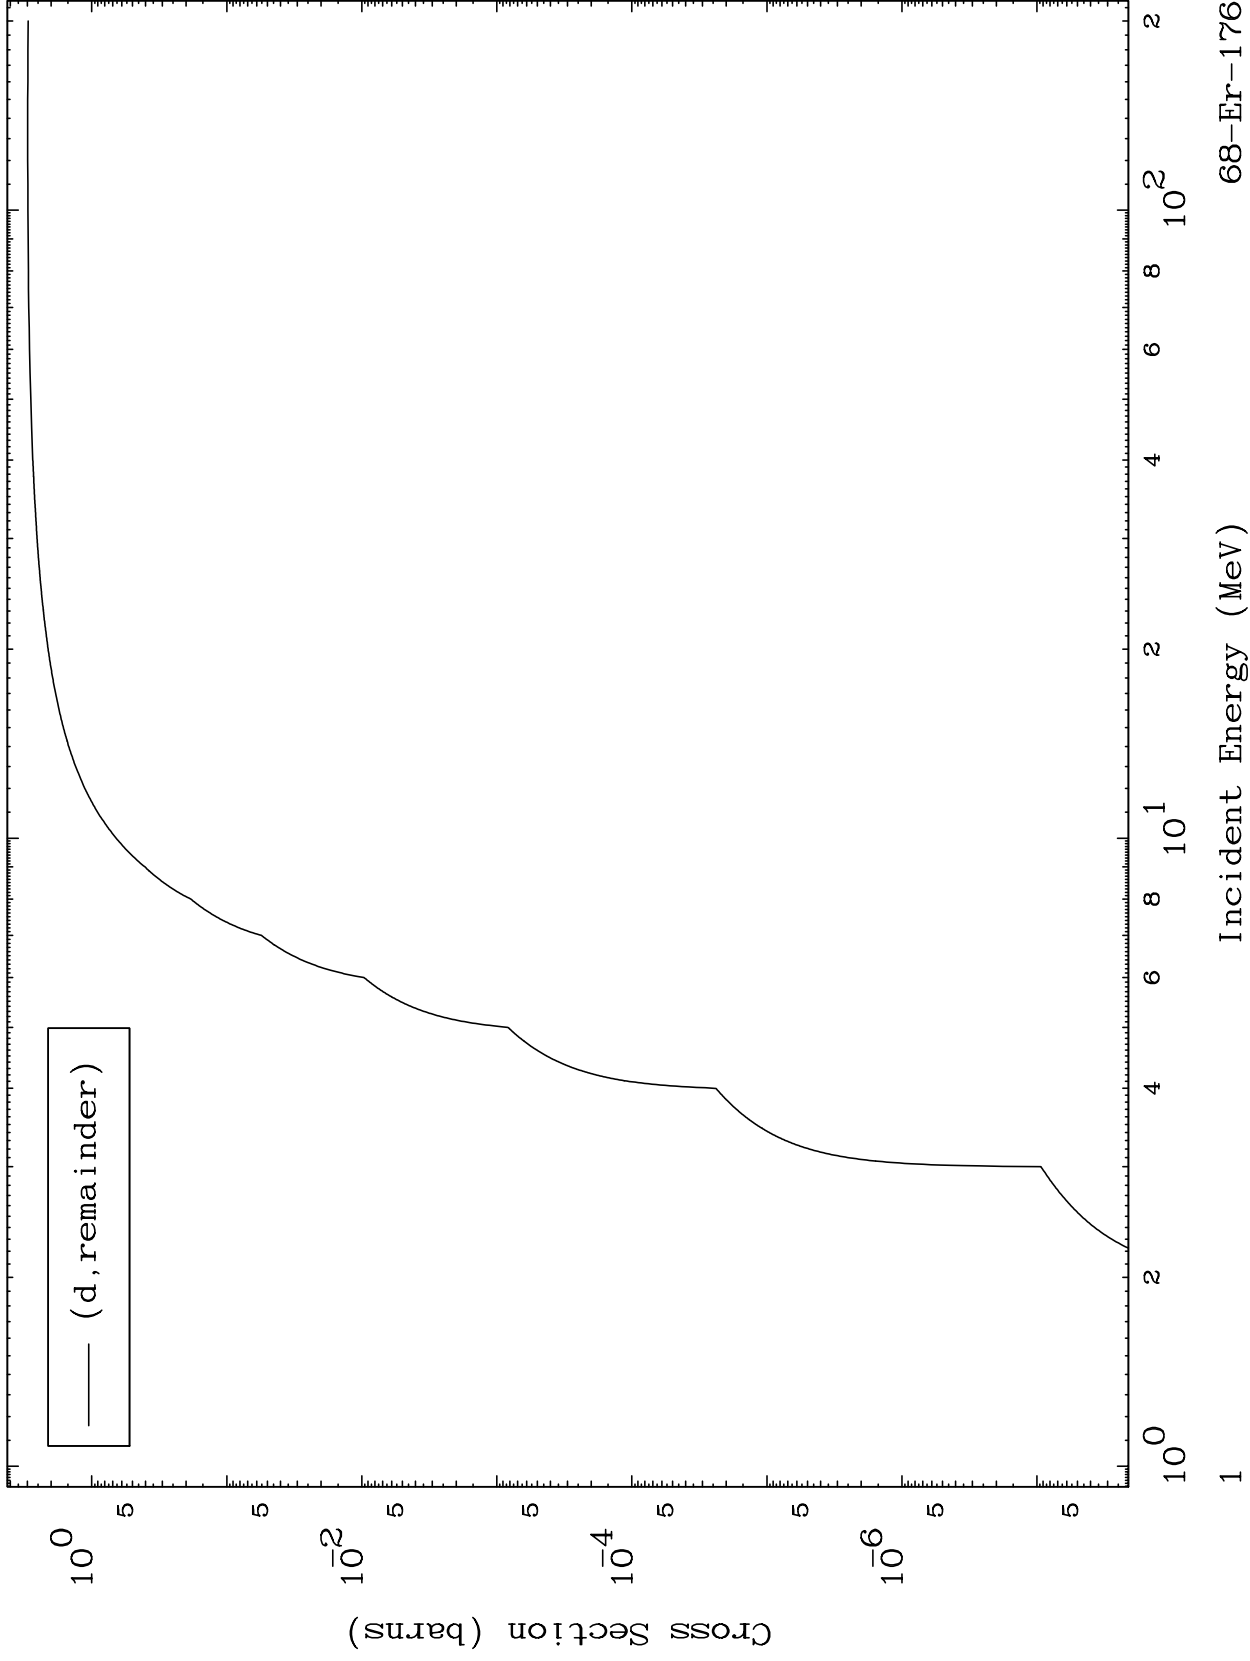

Press Mouse Button to Start

MAT 6867

Deuteron Major
0 Kelvin Cross Sections

68-Er-176

68-Er-176