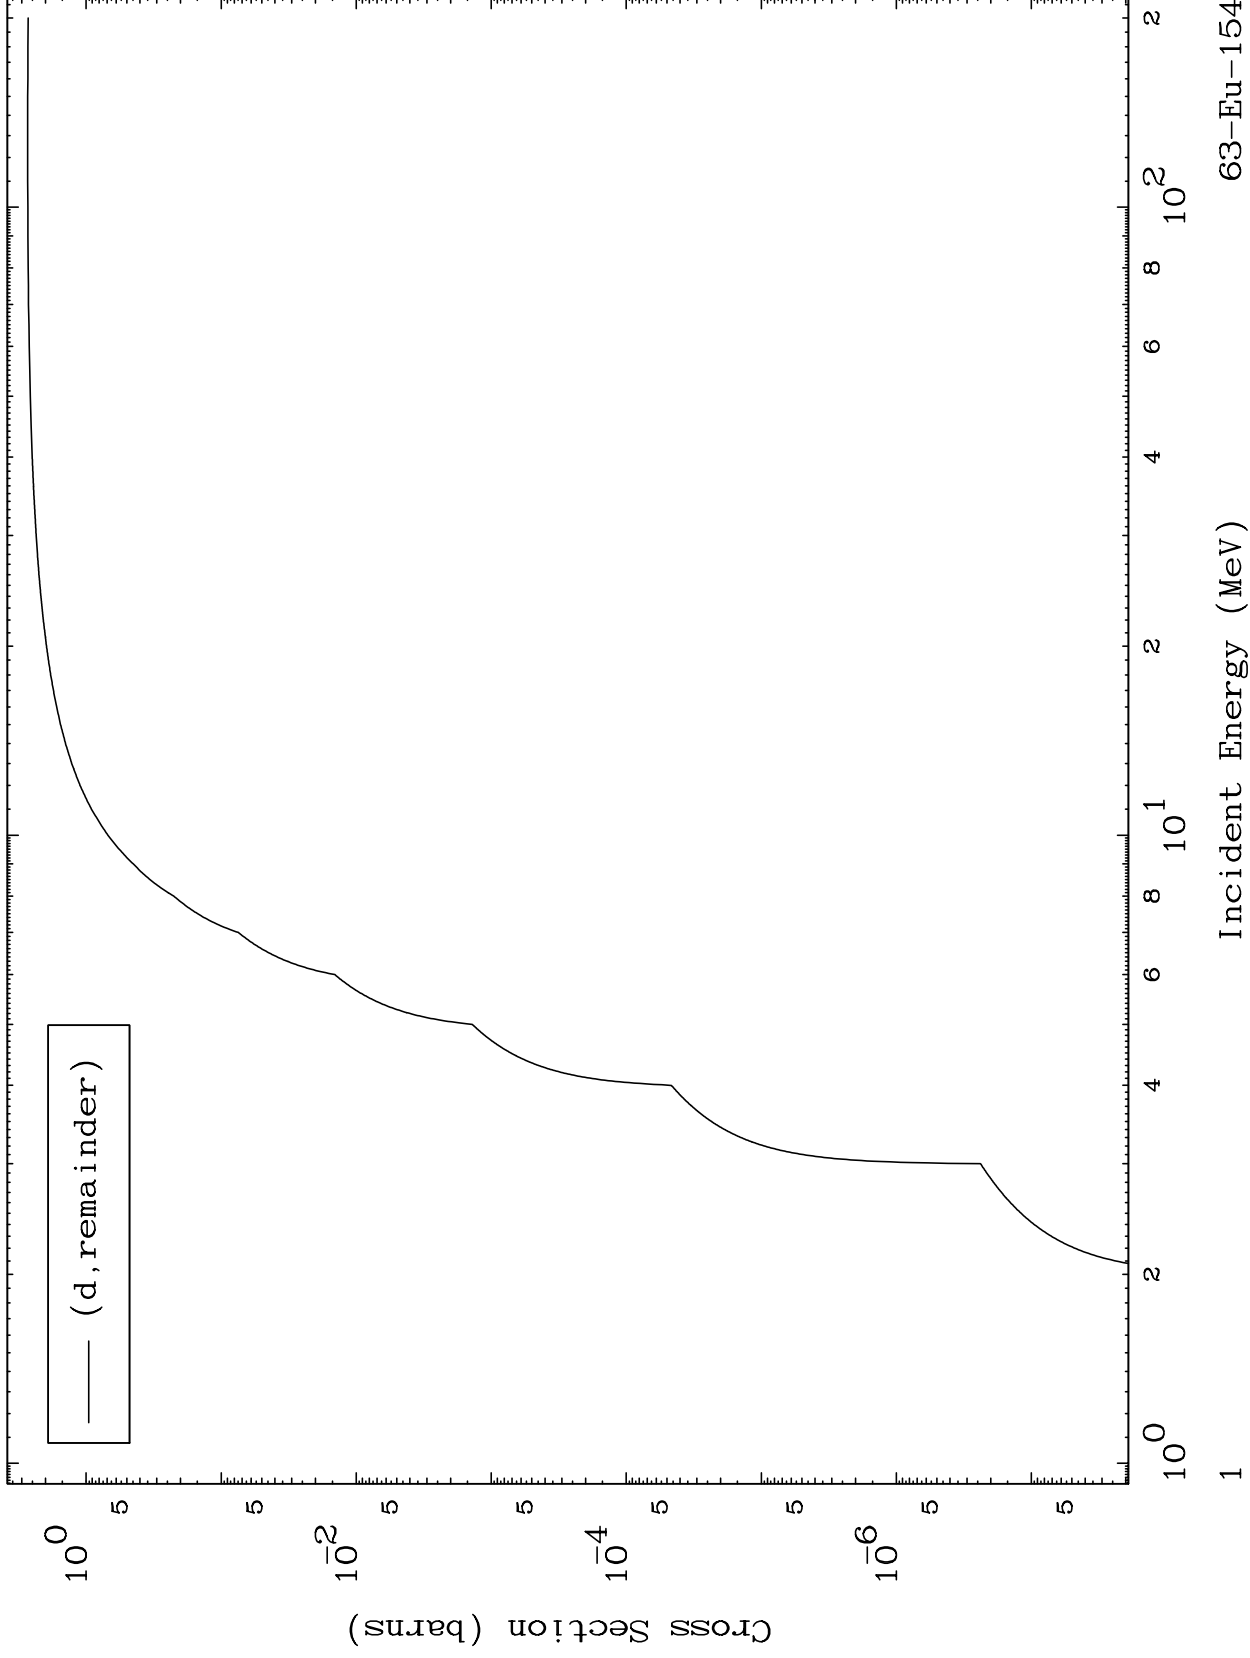

Press Mouse Button to Start

MAT 6335

Deuteron Major
0 Kelvin Cross Sections

63-Eu-154

63-Eu-154

Incident Energy (MeV)