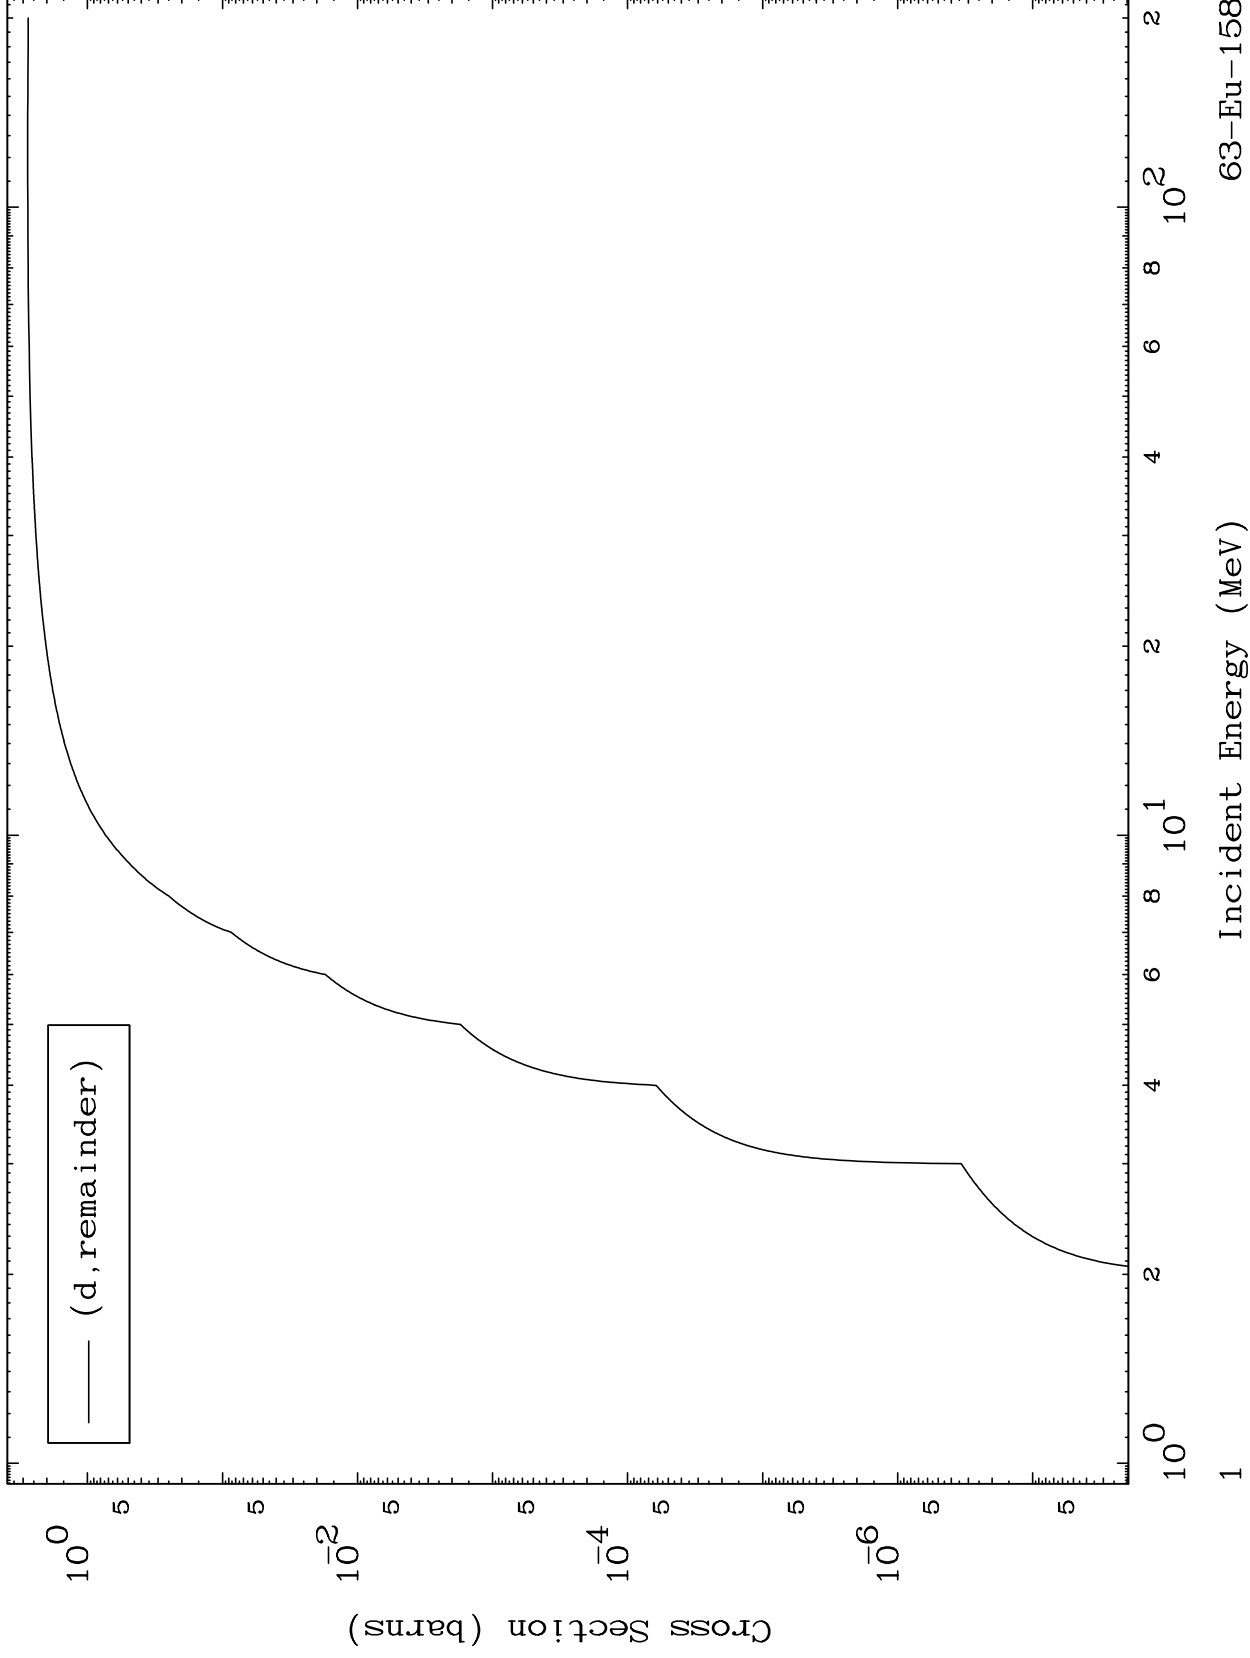

Press Mouse Button to Start

MAT 6346

Deuteron Major
0 Kelvin Cross Sections

63-Eu-158

Incident Energy (MeV)

63-Eu-158