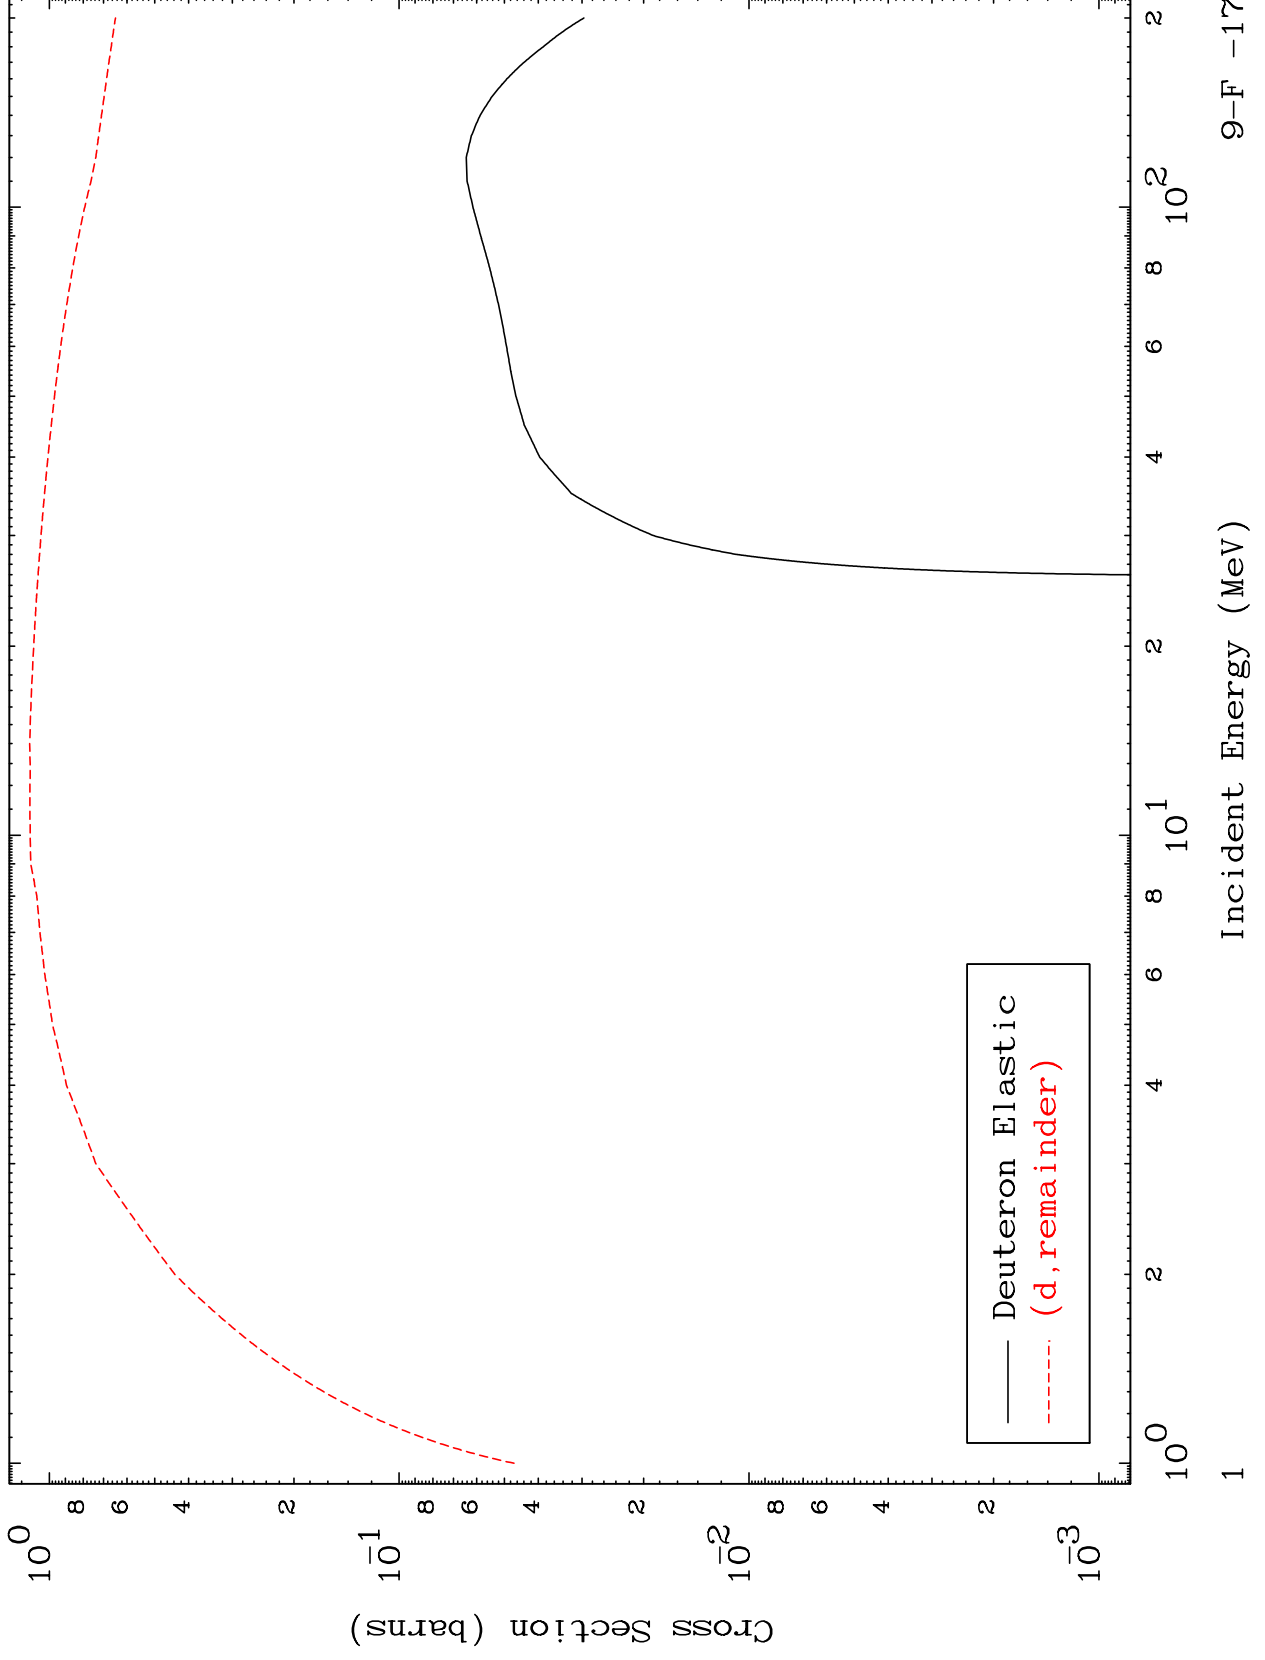

Press Mouse Button to Start

MAT 919

Deuteron Major  
0 Kelvin Cross Sections

9-F -17

9-F -17