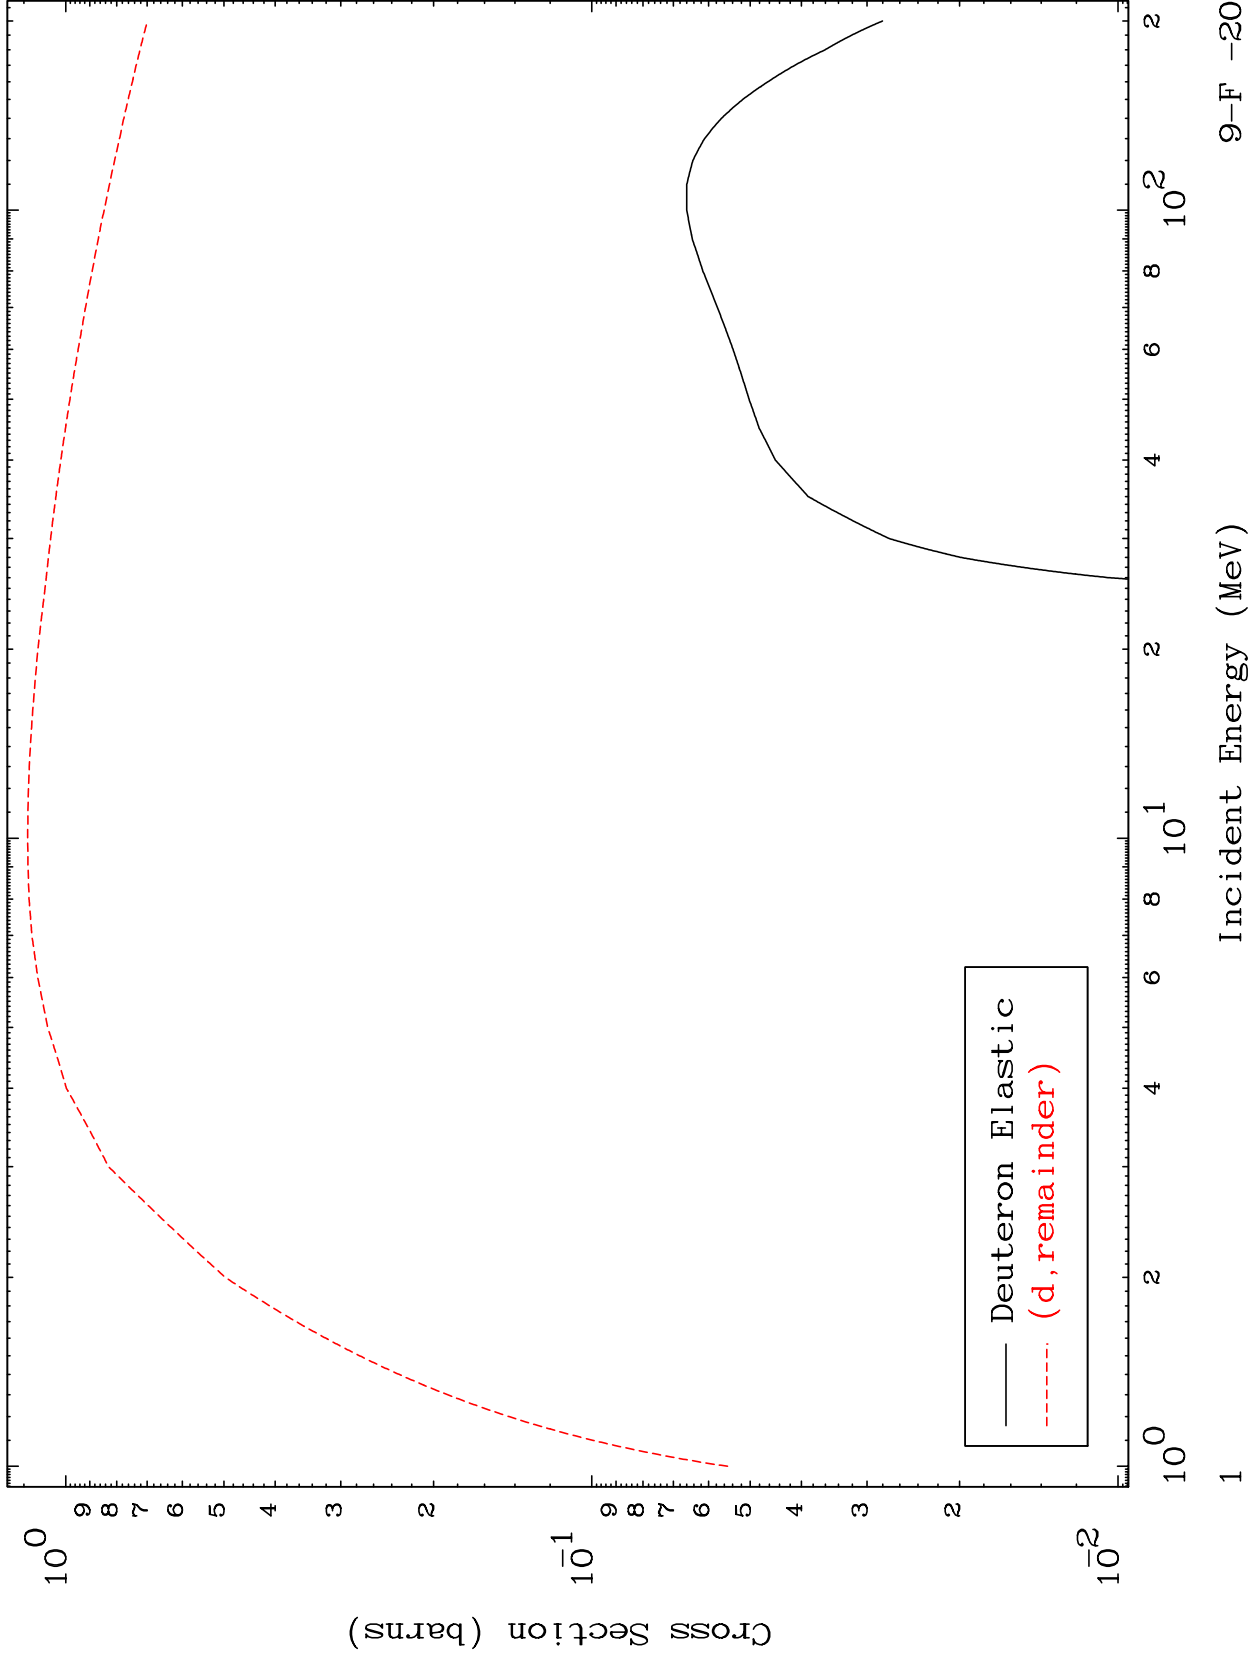

Press Mouse Button to Start

MAT 928

Deuteron Major
0 Kelvin Cross Sections

9-F -20

9-F -20