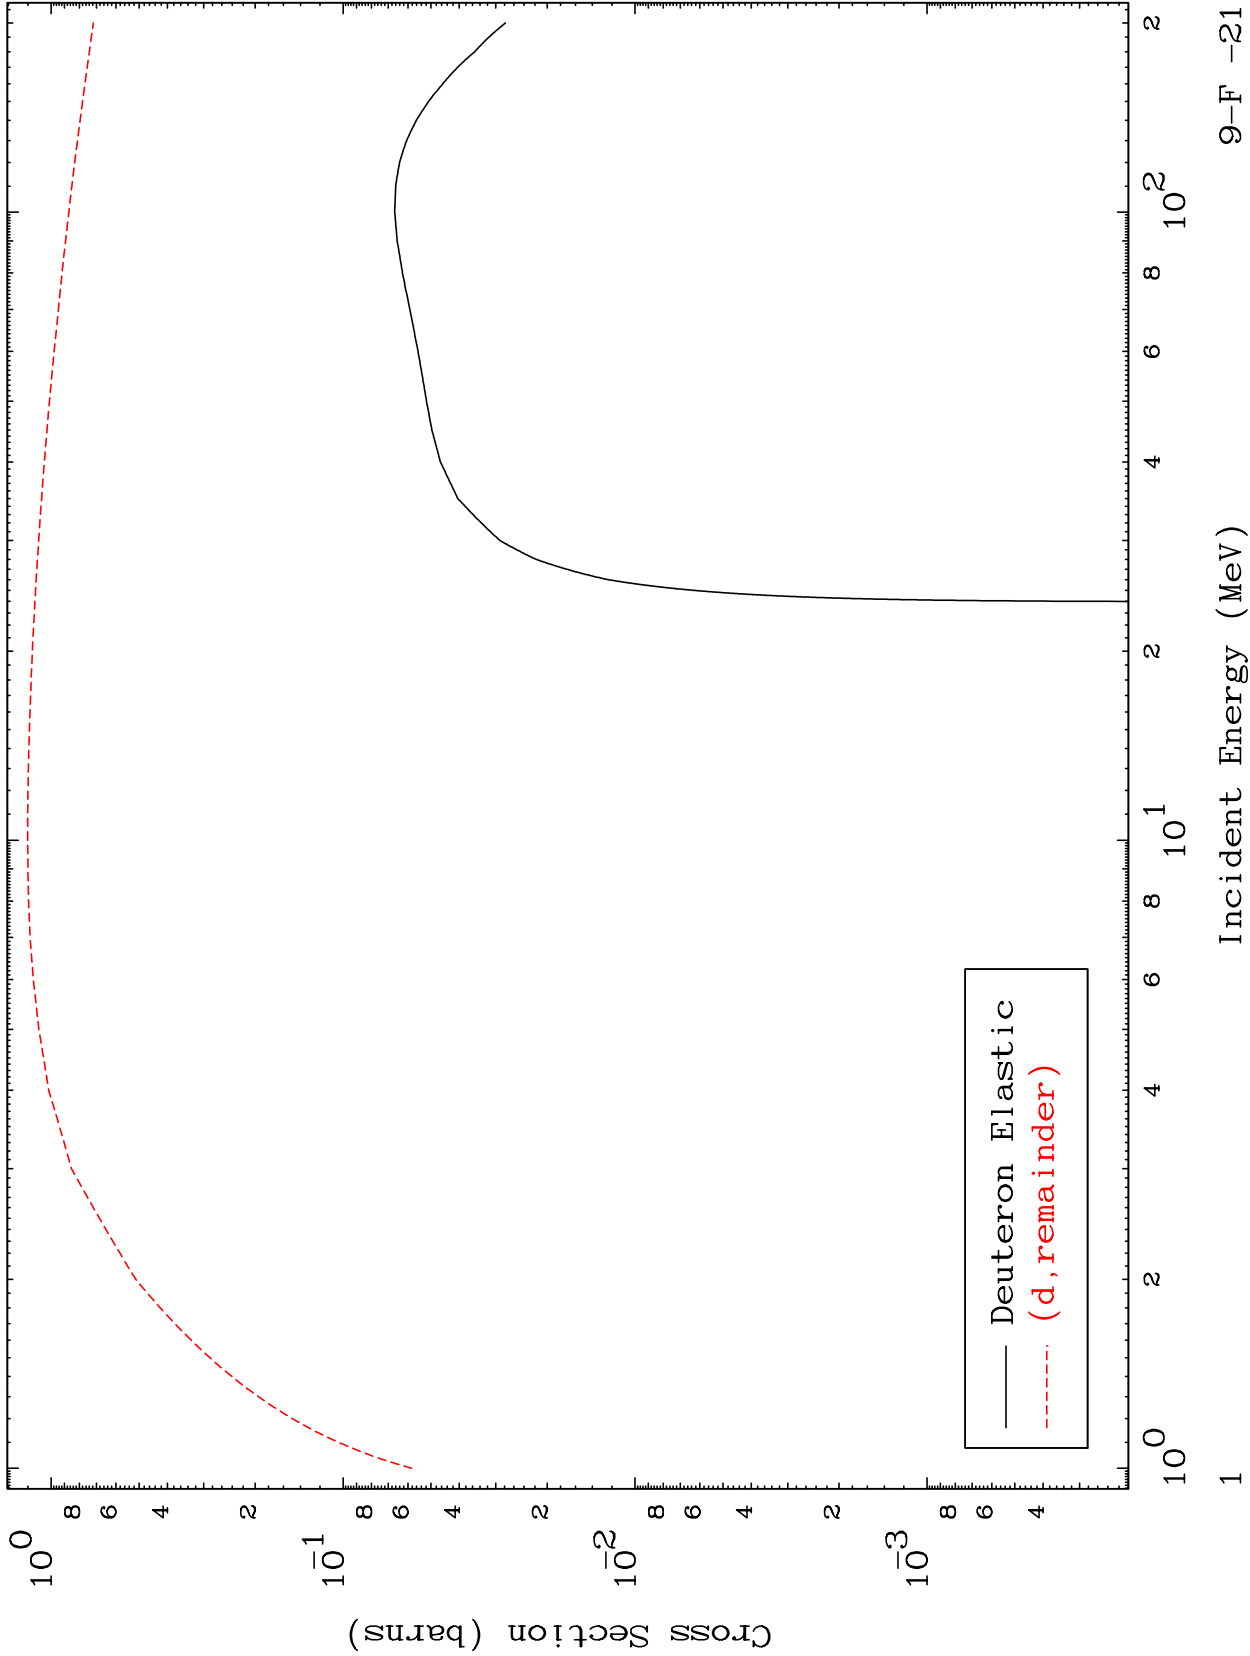

Press Mouse Button to Start

MAT 931

Deuteron Major
0 Kelvin Cross Sections

9-F -21

9-F -21