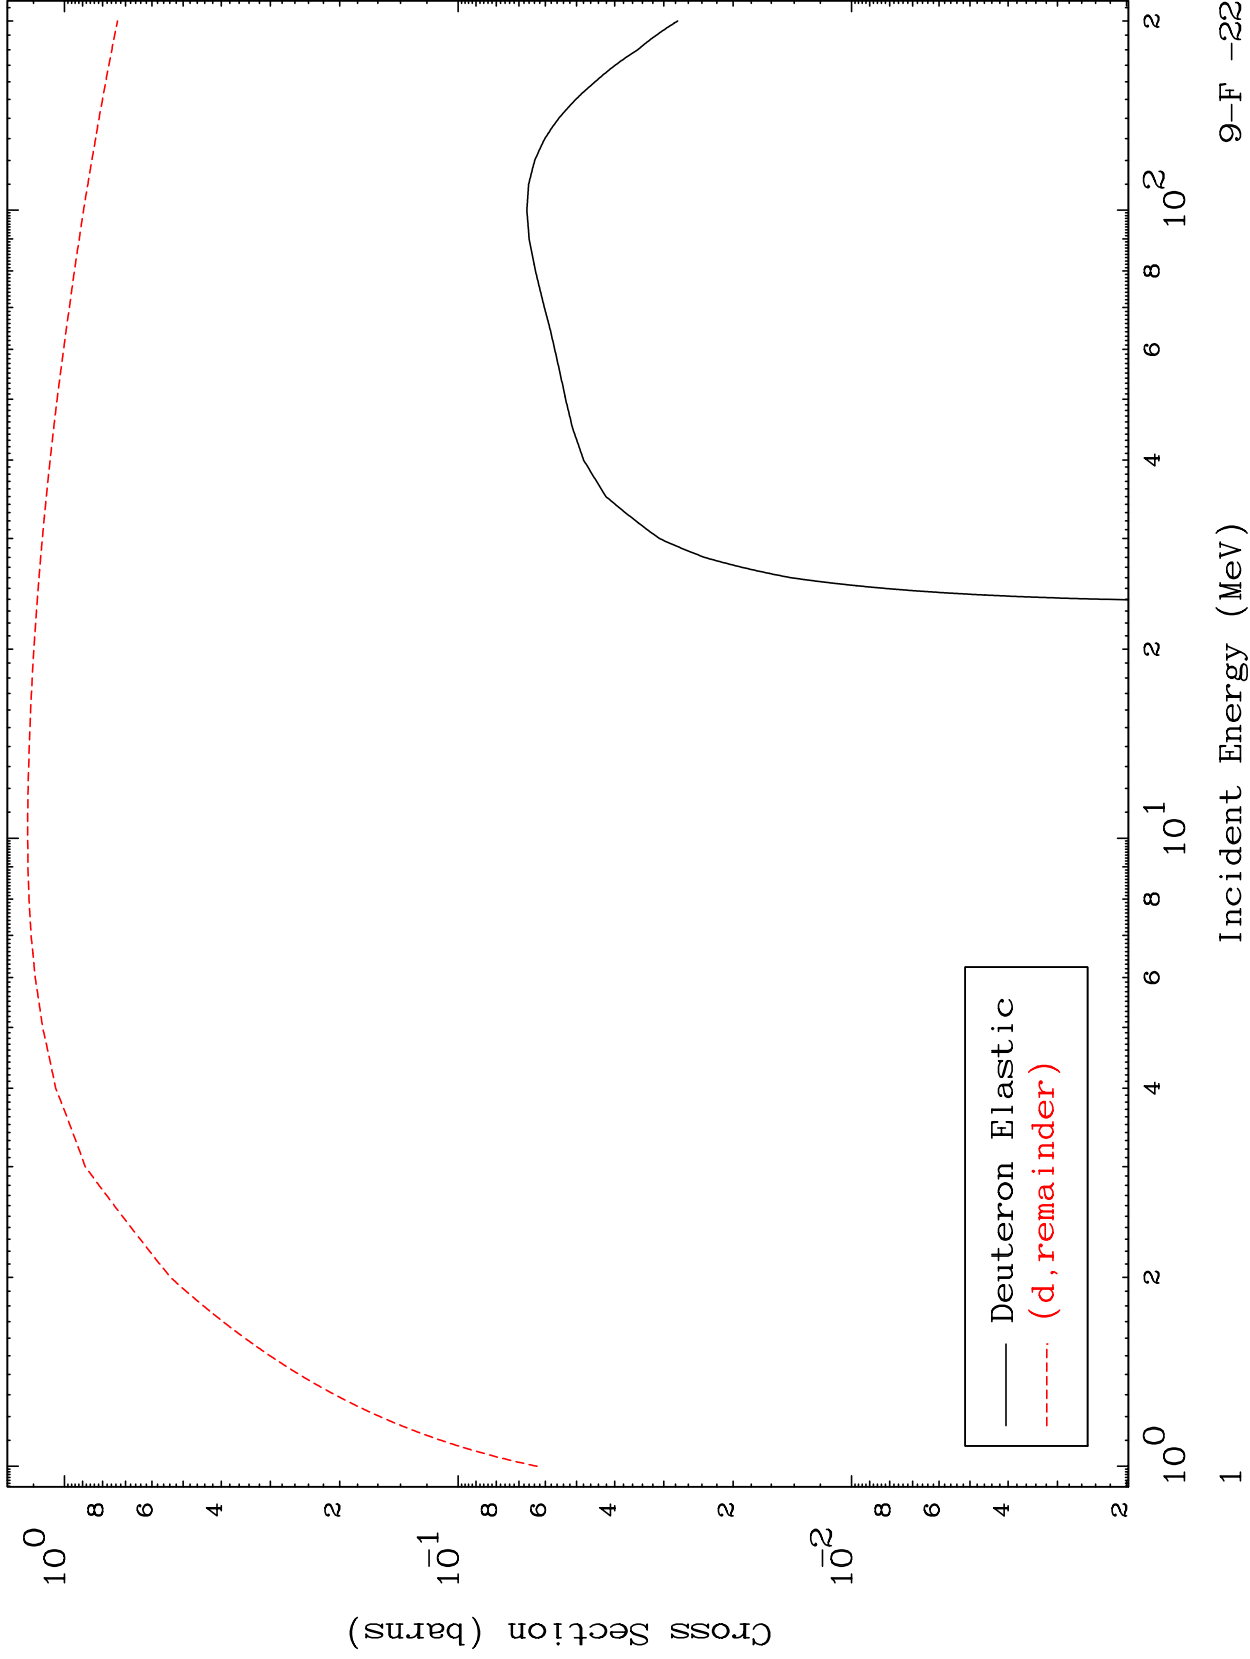

Press Mouse Button to Start

MAT 934

Deuteron Major
0 Kelvin Cross Sections

9-F -22

9-F -22