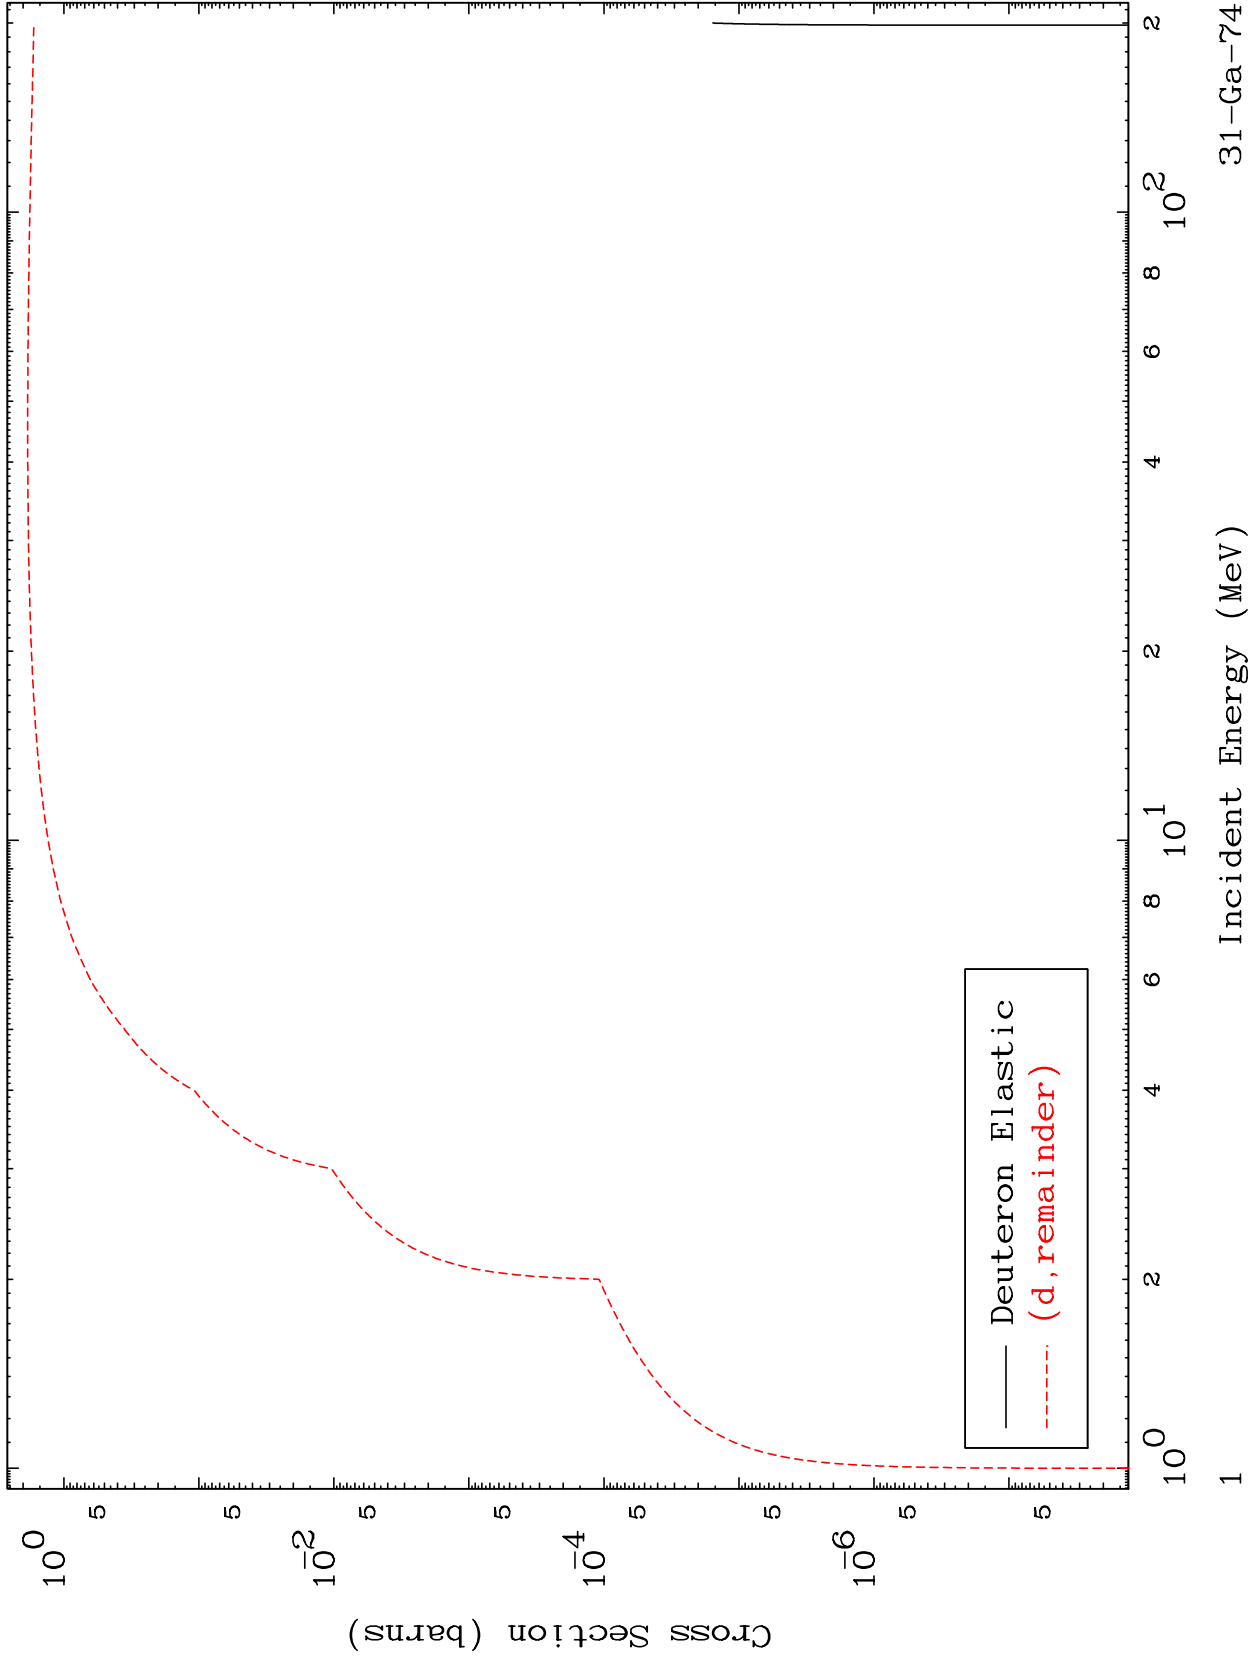

Press Mouse Button to Start

MAT 3141

Deuteron Major
0 Kelvin Cross Sections

31-Ga-74

Incident Energy (MeV)

31-Ga-74