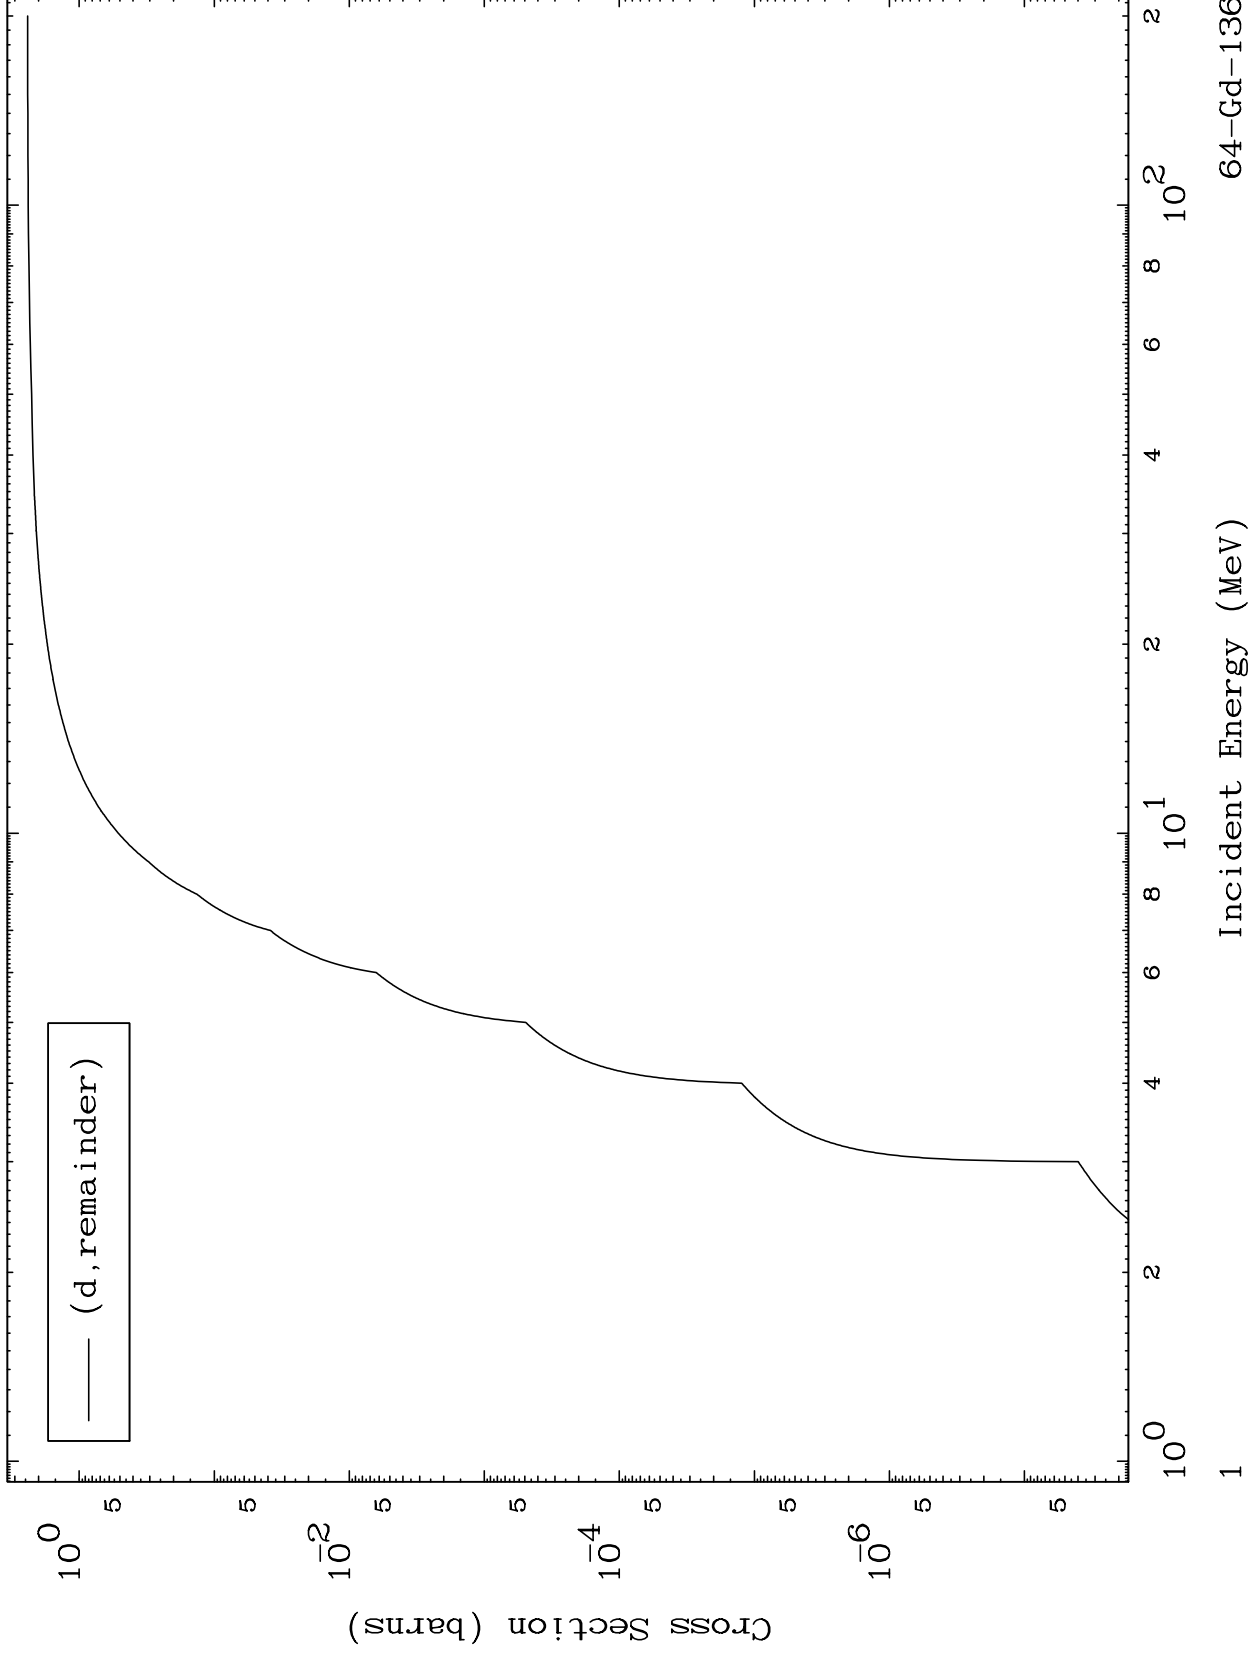

Press Mouse Button to Start

MAT 6377

Deuteron Major
0 Kelvin Cross Sections

64-Gd-136

64-Gd-136