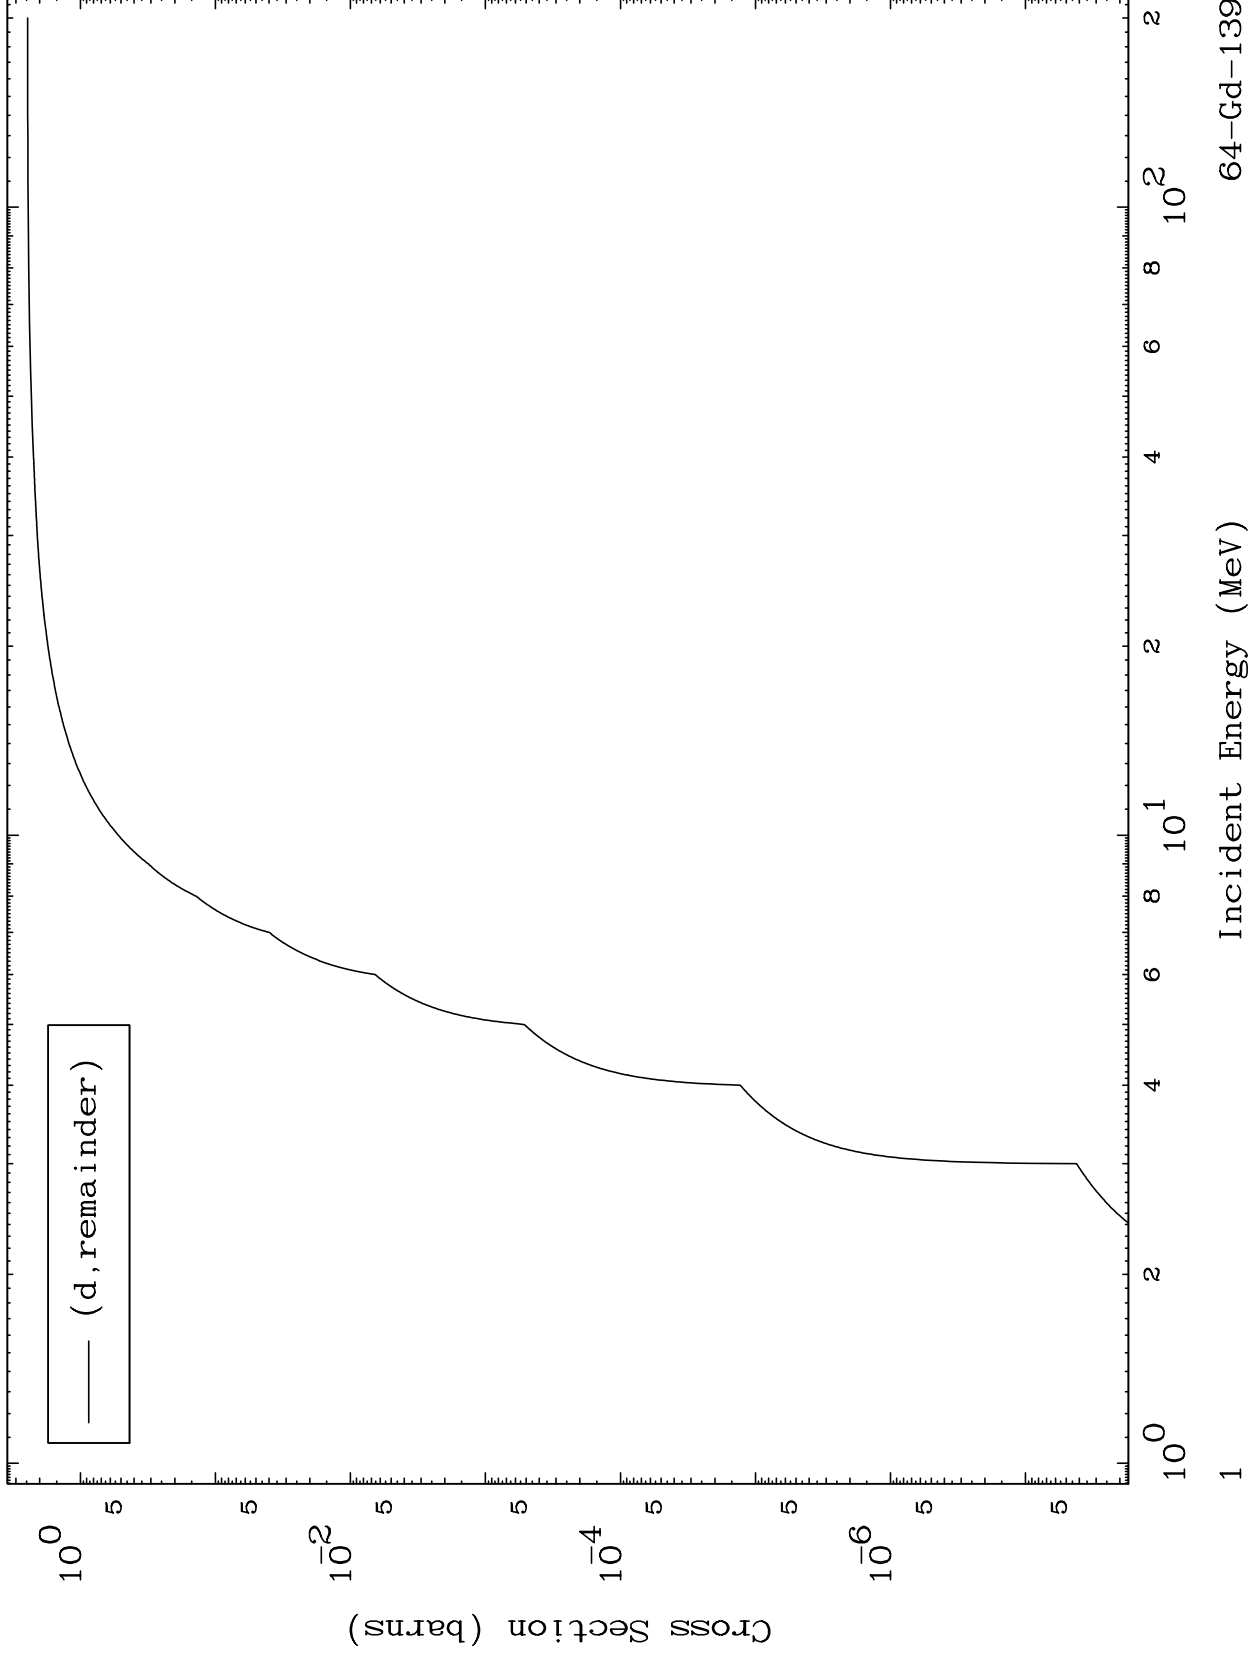

Press Mouse Button to Start

MAT 6386

Deuteron Major  
0 Kelvin Cross Sections

64-Gd-139

64-Gd-139