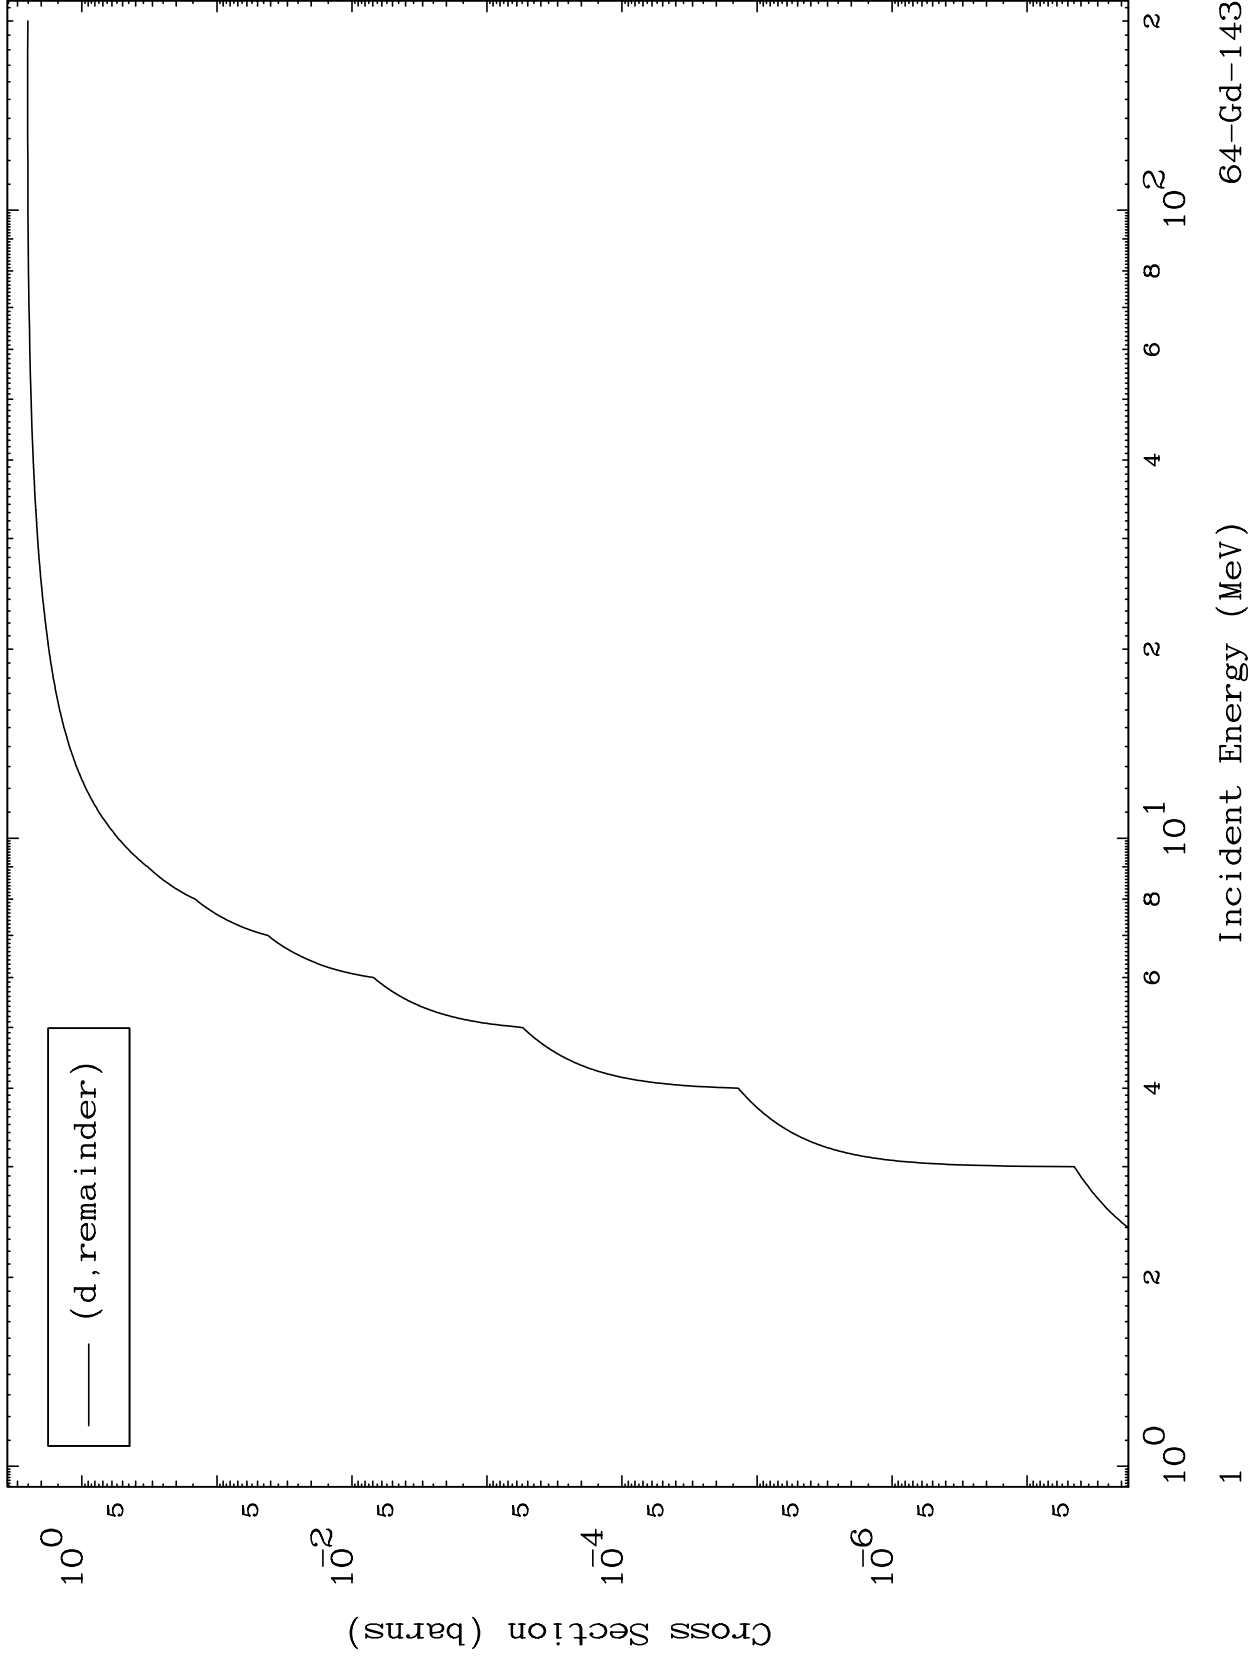

Press Mouse Button to Start

MAT 6399

Deuteron Major  
0 Kelvin Cross Sections

64-Gd-143

64-Gd-143