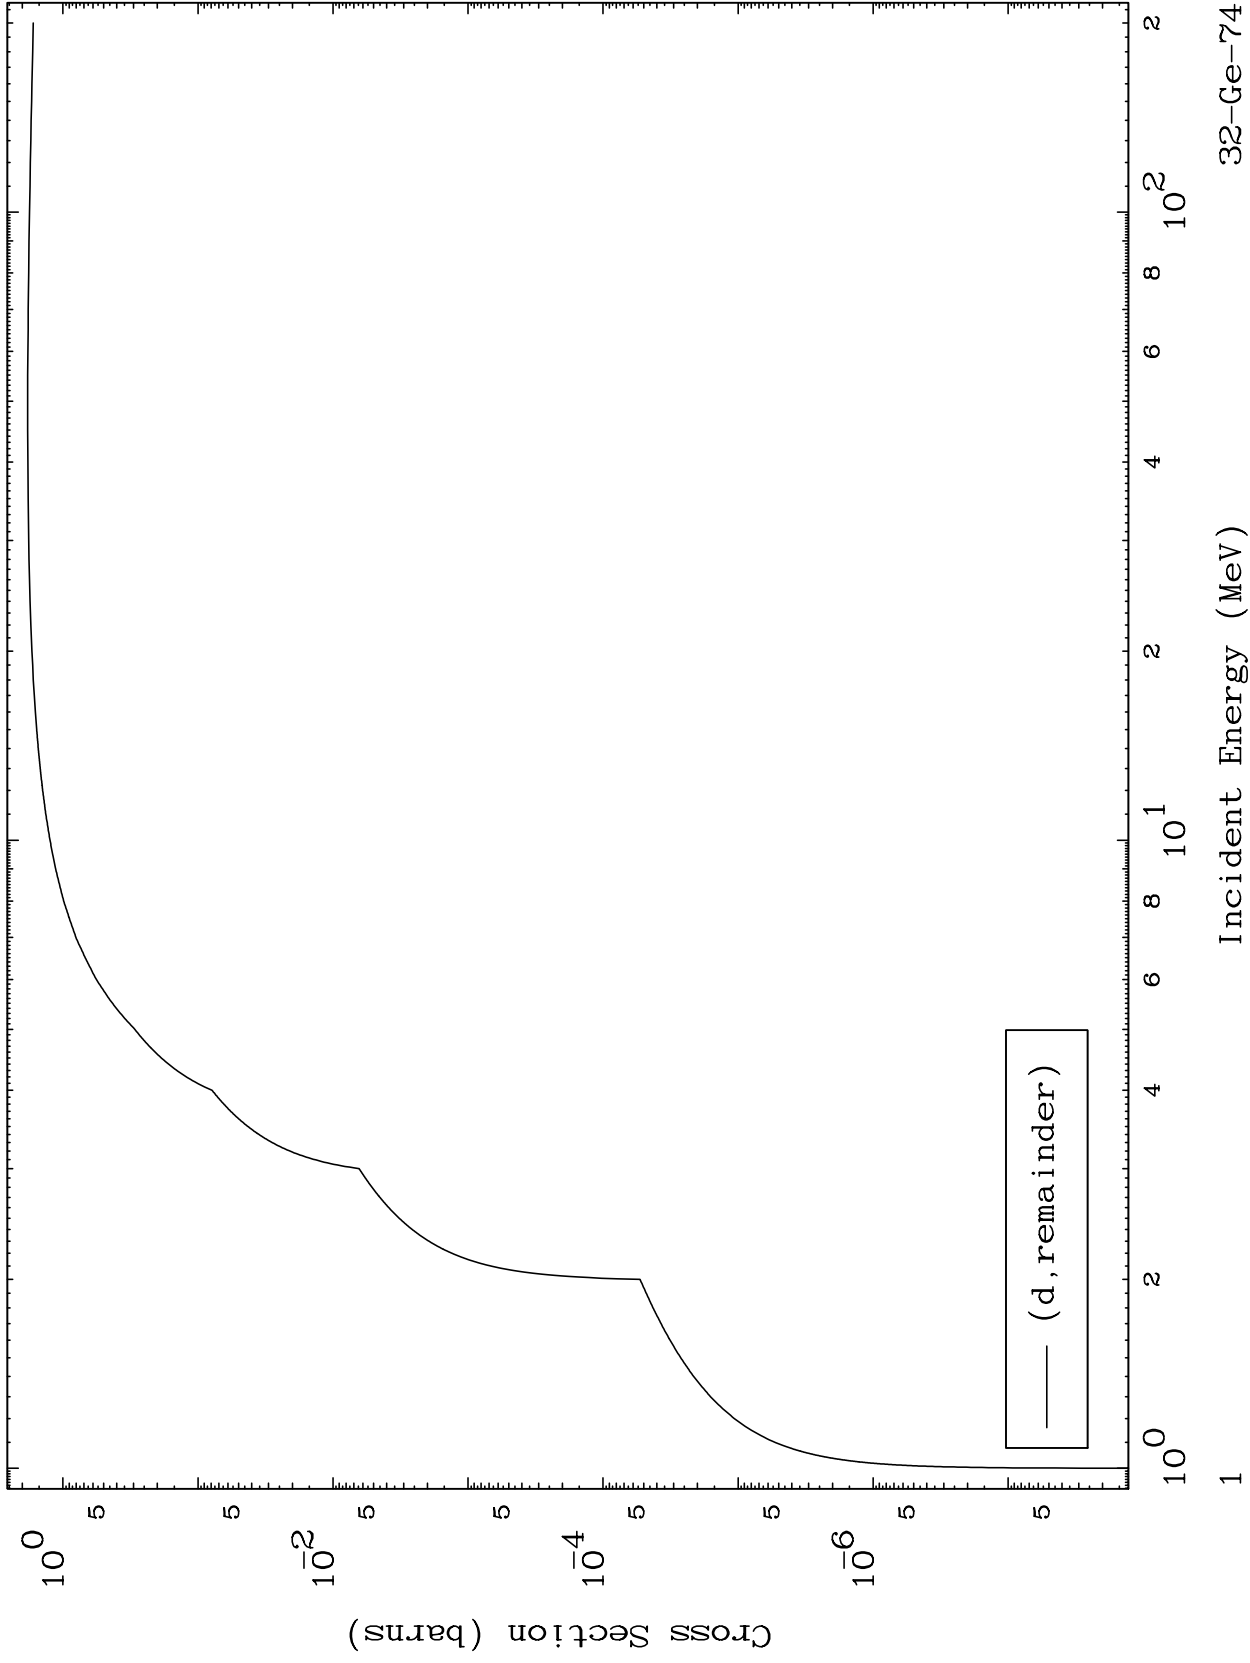

Press Mouse Button to Start

MAT 3237

Deuteron Major  
0 Kelvin Cross Sections

<sup>32</sup>Ge-74

<sup>32</sup>Ge-74