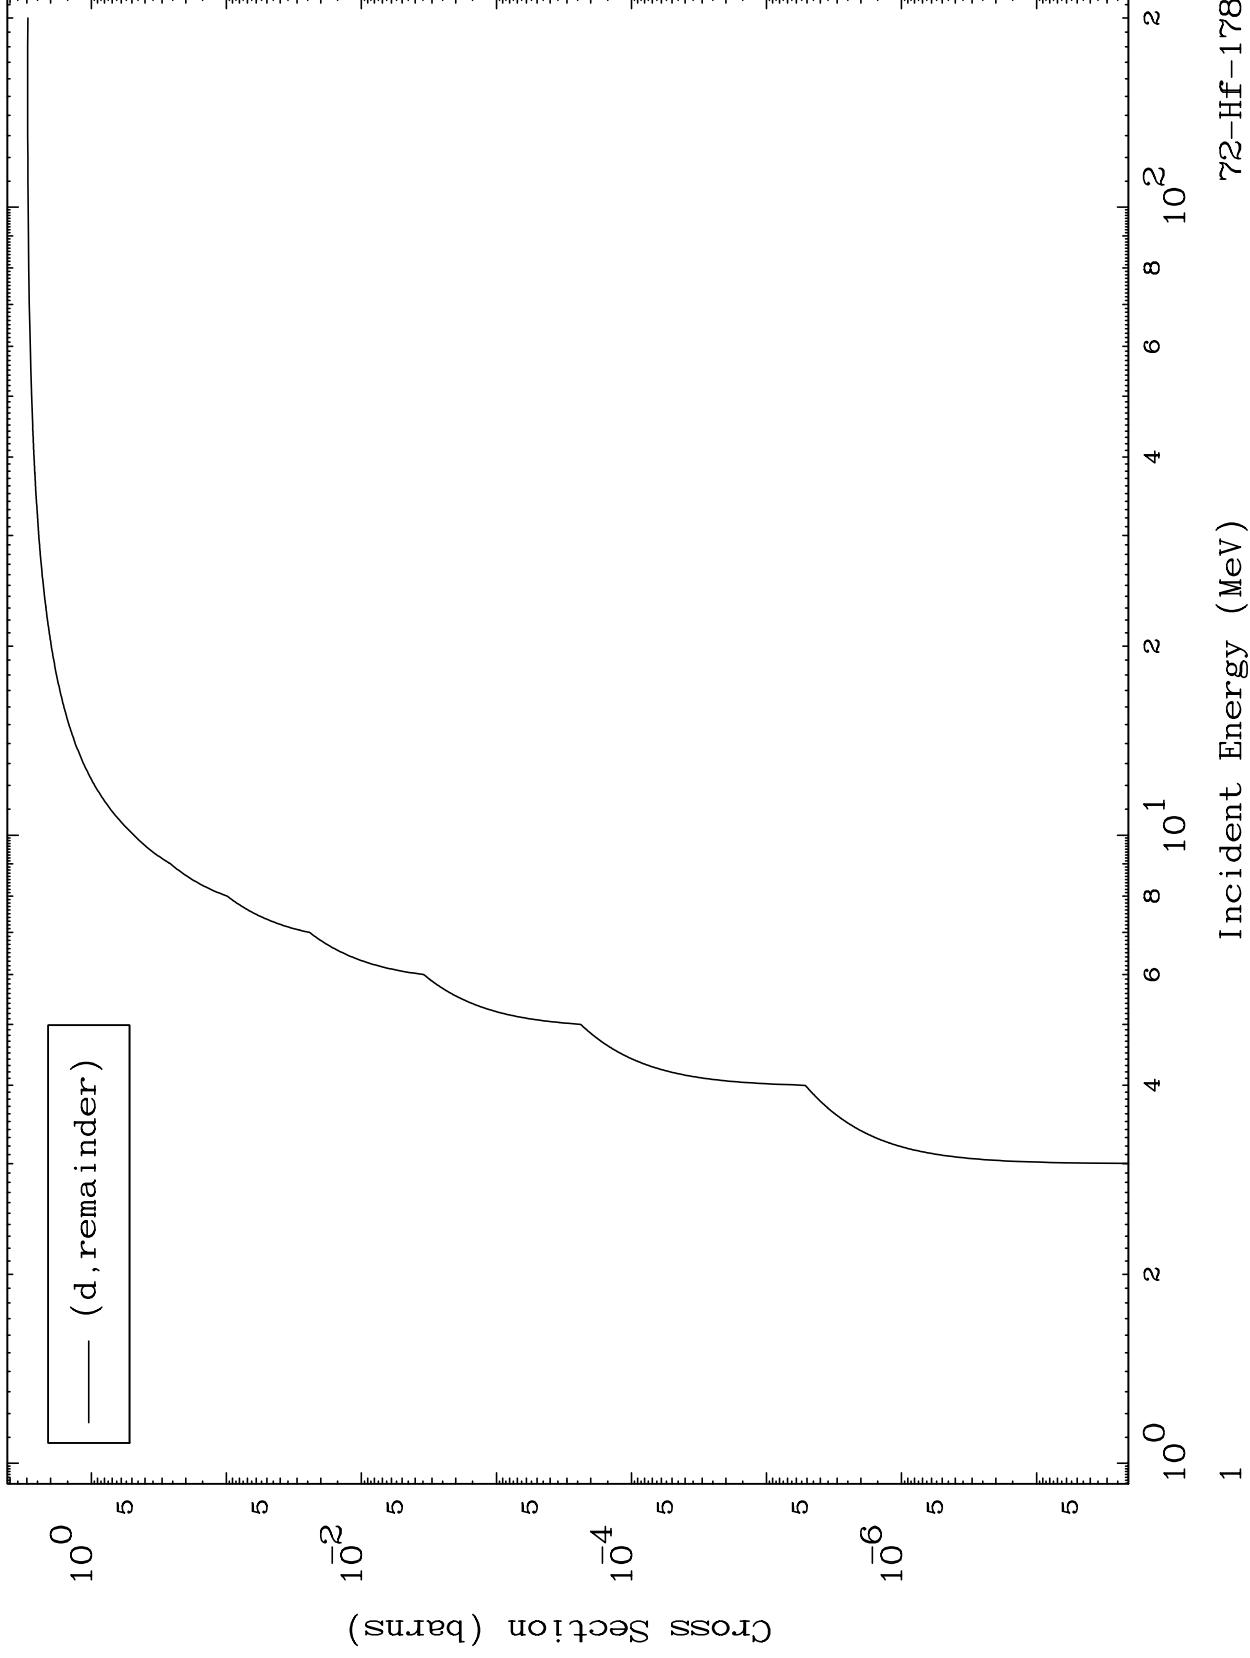

Press Mouse Button to Start

MAT 7237

Deuteron Major
0 Kelvin Cross Sections

72-Hf-178

Incident Energy (MeV)

72-Hf-178